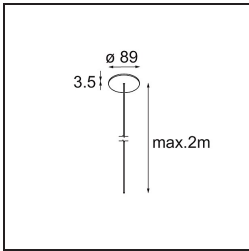

Date
Customer
Project
Type

Geometry Suspended Adjustable 672x1288 2x LED 3000K DE White Structure - White Structure

Specifications

Material	13750209
Light Source Type	LED
LED Type	GEOMETRY 24V LED DISC 2X
LED technology	LED flexible PCB
CRI	Min. 90
Colour Temperature	3000K
Lifetime	L80B10 @50,000 Hours
Number of Light Sources	2
CIE flux code	47 79 95 100 100
Binning (SDCM)	3
Light Direction	Up, Down
Optic	Optic foil
Measured beam angle (°)	112.0
Input Voltage	24Vdc
Electrical Class	III
IP Rating	20
Glow wire rating (°C)	650
Indoor/Outdoor	Indoor
Application	Ceiling
Mounting	Suspended
Distance to Lighted Object (m)	0,1
Primary Colour & Primary Finish	White, Structure
Secondary Colour & Secondary Finish	White, Structure
Gross weight (g)	21100.0
Luminous flux per lamp (lm)	4634
Efficacy (lm/W)	110
Glare rating	20

Light distribution & beam diagram

Installation Accessories

- **11061032** Suspension 4000 Geometry 672x672/672x1288 (4) Black Structure
- **11061009** Suspension 4000 Geometry 672x672/672x1288 (4) White Structure

- **11061132** Suspension 8000 Geometry 672x672/672x1288 (4) Black Structure
- **11061109** Suspension 8000 Geometry 672x672/672x1288 (4) White Structure

- **13720009** Power Feed Canopy Recessed DE (Incl. Power Feed Cable 2000) White Structure
- **13720032** Power Feed Canopy Recessed DE (Incl. Power Feed Cable 2000) Black Structure