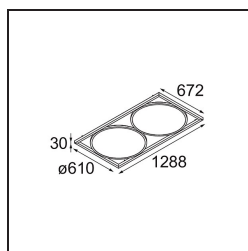

Date
Customer
Project
Type

Geometry Suspended Adjustable 672x1288 2x LED 3000K DE White Structure - White Structure

Specifications

Material	13750209
Light Source Type	LED
LED Type	GEOMETRY 24V LED DISC 2X
LED technology	LED flexible PCB
CRI	Min. 90
Colour Temperature	3000K
Lifetime	L80B10 @50,000 Hours
Number of Light Sources	2
CIE flux code	47 79 95 100 100
Binning (SDCM)	3
Light Direction	Up, Down
Optic	Optic foil
Measured beam angle (°)	112.0
Input Voltage	24Vdc
Electrical Class	III
IP Rating	20
Glow wire rating (°C)	650
Indoor/Outdoor	Indoor
Application	Ceiling
Mounting	Suspended
Distance to Lighted Object (m)	0,1
Primary Colour & Primary Finish	White, Structure
Secondary Colour & Secondary Finish	White, Structure
Gross weight (g)	21100.0
Luminous flux per lamp (lm)	4634
Efficacy (lm/W)	110
Glare rating	20

Geometry is a pendant luminaire that offers general lighting. Its light panel can pivot 360° around an axis, hidden by a frame that's either circular or square. The beauty of this full rotation is that you can go from direct to indirect light in one single flip. A rectangular frame holding two panels will please those who long for twinning with light. Enjoy the impossible lightness of Geometry!

Light distribution & beam diagram

Installation Accessories

- **11061032** Suspension 4000 Geometry 672x672/672x1288 (4) Black Structure
- **11061009** Suspension 4000 Geometry 672x672/672x1288 (4) White Structure

- **11061132** Suspension 8000 Geometry 672x672/672x1288 (4) Black Structure
- **11061109** Suspension 8000 Geometry 672x672/672x1288 (4) White Structure

- **13720009** Power Feed Canopy Recessed DE (Incl. Power Feed Cable 2000) White Structure
- **13720032** Power Feed Canopy Recessed DE (Incl. Power Feed Cable 2000) Black Structure