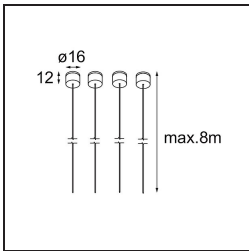

Specifications

Material	13750209
Light Source Type	LED
LED Type	GEOMETRY 24V LED DISC
LED technology	LED flexible PCB
CRI	Min. 90
Colour Temperature	3000K
Lifetime	L80B10 @50,000 Hours
Number of Light Sources	2
CIE flux code	47 79 95 100 100
Binning (SDCM)	3
Light Direction	Up, Down
Optic	Optic foil
Measured beam angle (°)	112.0
Input Voltage	24Vdc
Electrical Class	III
IP Rating	20
Glow wire rating (°C)	650
Indoor/Outdoor	Indoor
Application	Ceiling
Mounting	Suspended
Distance to Lighted Object (m)	0,1
Primary Colour & Primary Finish	White, Structure
Secondary Colour & Secondary Finish	White, Structure
Gross weight (g)	21100.0
Delivered lumens (lm)	2317
Efficacy (lm/W)	110
Glare rating	20

TM30 & CRI diagram

Light distribution & beam diagram

Diagrams

Installation Accessories

- **11061032** Suspension 4000 Geometry 672x672/672x1288 (4) Black Structure
- **11061009** Suspension 4000 Geometry 672x672/672x1288 (4) White Structure

- **11061132** Suspension 8000 Geometry 672x672/672x1288 (4) Black Structure
- **11061109** Suspension 8000 Geometry 672x672/672x1288 (4) White Structure

- **13720009** Power Feed Canopy Recessed DE (Incl. Power Feed Cable 2000) White Structure
- **13720032** Power Feed Canopy Recessed DE (Incl. Power Feed Cable 2000) Black Structure