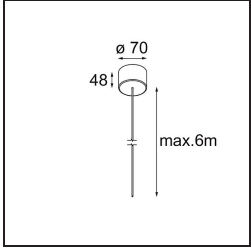

- 13720309 Power Feed Canopy Surface DE (Incl. Power Feed Cable 6000) White Structure
- 13720332 Power Feed Canopy Surface DE (Incl. Power Feed Cable 6000) Black Structure