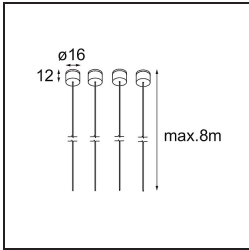

Date
Customer
Project
Type

Geometry Suspended Adjustable 672x1288 2x LED 3000K DE White Structure - White Structure

Specifications

Material	13750209
Light Source Type	LED
LED Type	GEOMETRY 24V LED DISC 2X
LED technology	LED flexible PCB
CRI	Min. 90
Colour Temperature	3000K
Lifetime	L80B10 @50,000 Hours
Number of Light Sources	2
CIE flux code	47 79 95 100 100
Binning (SDCM)	3
Light Direction	Up, Down
Optic	Optic foil
Measured beam angle (°)	112.0
Input Voltage	24Vdc
Electrical Class	III
IP Rating	20
Glow wire rating (°C)	650
Indoor/Outdoor	Indoor
Application	Ceiling
Mounting	Suspended
Distance to Lighted Object (m)	0,1
Primary Colour & Primary Finish	White, Structure
Secondary Colour & Secondary Finish	White, Structure
Gross weight (g)	21100.0
Luminous flux per lamp (lm)	4634
Efficacy (lm/W)	110
Glare rating	20

Geometry is a pendant luminaire that offers general lighting. Its light panel can pivot 360° around an axis, hidden by a frame that's either circular or square. The beauty of this full rotation is that you can go from direct to indirect light in one single flip. A rectangular frame holding two panels will please those who long for twinning with light. Enjoy the impossible lightness of Geometry!

Light distribution & beam diagram

Installation Accessories

- **11061032** Suspension 4000 Geometry 672x672/672x1288 (4) Black Structure
- **11061009** Suspension 4000 Geometry 672x672/672x1288 (4) White Structure

- **11061132** Suspension 8000 Geometry 672x672/672x1288 (4) Black Structure
- **11061109** Suspension 8000 Geometry 672x672/672x1288 (4) White Structure

- **13720009** Power Feed Canopy Recessed DE (Incl. Power Feed Cable 2000) White Structure
- **13720032** Power Feed Canopy Recessed DE (Incl. Power Feed Cable 2000) Black Structure