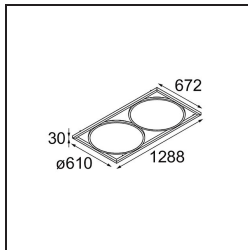

Date
Customer
Project
Type

Geometry Suspended Adjustable 672x1288 2x LED 3000K DE White Structure - White Structure

Geometry is a pendant luminaire that offers general lighting. Its light panel can pivot 360° around an axis, hidden by a frame that's either circular or square. The beauty of this full rotation is that you can go from direct to indirect light in one single flip. A rectangular frame holding two panels will please those who long for twinning with light. Enjoy the impossible lightness of Geometry!

Specifications

Material	13750209
Light Source Type	LED
LED Type	GEOMETRY 24V LED DISC
LED technology	LED flexible PCB
CRI	Min. 90
Colour Temperature	3000K
Lifetime	L80B10 @50,000 Hours
Number of Light Sources	2
CIE flux code	47 79 95 100 100
Binning (SDCM)	3
Light Direction	Up, Down
Optic	Optic foil
Measured beam angle (°)	112.0
Input Voltage	24Vdc
Electrical Class	III
IP Rating	20
Glow wire rating (°C)	650
Indoor/Outdoor	Indoor
Application	Ceiling
Mounting	Suspended
Distance to Lighted Object (m)	0,1
Primary Colour & Primary Finish	White, Structure
Secondary Colour & Secondary Finish	White, Structure
Gross weight (g)	21100.0
Delivered lumens (lm)	2317
Efficacy (lm/W)	110
Glare rating	20

TM30 & CRI diagram

Light distribution & beam diagram

Diagrams

Installation Accessories

- **11061032** Suspension 4000 Geometry 672x672/672x1288 (4) Black Structure
- **11061009** Suspension 4000 Geometry 672x672/672x1288 (4) White Structure

- **11061132** Suspension 8000 Geometry 672x672/672x1288 (4) Black Structure
- **11061109** Suspension 8000 Geometry 672x672/672x1288 (4) White Structure

- **13720009** Power Feed Canopy Recessed DE (Incl. Power Feed Cable 2000) White Structure
- **13720032** Power Feed Canopy Recessed DE (Incl. Power Feed Cable 2000) Black Structure