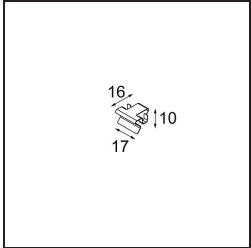

- 13750000 Connection Mechanical Geometry

Choose a required accessory