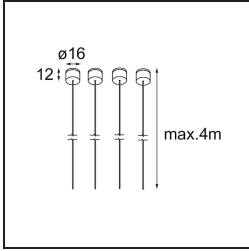

Date
Customer
Project
Type

Geometry Suspended Adjustable 672x1288 2x LED 3000K DE White Structure - White Structure

Specifications

Material	13750209
Light Source Type	LED
LED Type	GEOMETRY 24V LED DISC 2X
LED technology	LED flexible PCB
CRI	Min. 90
Colour Temperature	3000K
Lifetime	L80B10 @50,000 Hours
Number of Light Sources	2
CIE flux code	47 79 95 100 100
Binning (SDCM)	3
Light Direction	Up, Down
Optic	Optic foil
Measured beam angle (°)	112.0
Input Voltage	24Vdc
Electrical Class	III
IP Rating	20
Glow wire rating (°C)	650
Indoor/Outdoor	Indoor
Application	Ceiling
Mounting	Suspended
Distance to Lighted Object (m)	0,1
Primary Colour & Primary Finish	White, Structure
Secondary Colour & Secondary Finish	White, Structure
Gross weight (g)	21100.0
Luminous flux per lamp (lm)	4634
Efficacy (lm/W)	110
Glare rating	20

Geometry is a pendant luminaire that offers general lighting. Its light panel can pivot 360° around an axis, hidden by a frame that's either circular or square. The beauty of this full rotation is that you can go from direct to indirect light in one single flip. A rectangular frame holding two panels will please those who long for twinning with light. Enjoy the impossible lightness of Geometry!

Light distribution & beam diagram

Installation Accessories

- **11061032** Suspension 4000 Geometry 672x672/672x1288 (4) Black Structure
- **11061009** Suspension 4000 Geometry 672x672/672x1288 (4) White Structure

- **11061132** Suspension 8000 Geometry 672x672/672x1288 (4) Black Structure
- **11061109** Suspension 8000 Geometry 672x672/672x1288 (4) White Structure

- **13720009** Power Feed Canopy Recessed DE (Incl. Power Feed Cable 2000) White Structure
- **13720032** Power Feed Canopy Recessed DE (Incl. Power Feed Cable 2000) Black Structure