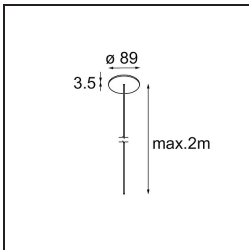

Specifications

Material	13750209
Light Source Type	LED
LED Type	GEOMETRY 24V LED DISC
LED technology	LED flexible PCB
CRI	Min. 90
Colour Temperature	3000K
Lifetime	L80B10 @50,000 Hours
Number of Light Sources	2
CIE flux code	47 79 95 100 100
Binning (SDCM)	3
Light Direction	Up, Down
Optic	Optic foil
Measured beam angle (°)	112.0
Input Voltage	24Vdc
Electrical Class	III
IP Rating	20
Glow wire rating (°C)	650
Indoor/Outdoor	Indoor
Application	Ceiling
Mounting	Suspended
Distance to Lighted Object (m)	0,1
Primary Colour & Primary Finish	White, Structure
Secondary Colour & Secondary Finish	White, Structure
Gross weight (g)	21100.0
Delivered lumens (lm)	2317
Efficacy (lm/W)	110
Glare rating	20

TM30 & CRI diagram

Light distribution & beam diagram

Diagrams

Installation Accessories

- **11061032** Suspension 4000 Geometry 672x672/672x1288 (4) Black Structure
- **11061009** Suspension 4000 Geometry 672x672/672x1288 (4) White Structure

- **11061132** Suspension 8000 Geometry 672x672/672x1288 (4) Black Structure
- **11061109** Suspension 8000 Geometry 672x672/672x1288 (4) White Structure

- **13720009** Power Feed Canopy Recessed DE (Incl. Power Feed Cable 2000) White Structure
- **13720032** Power Feed Canopy Recessed DE (Incl. Power Feed Cable 2000) Black Structure