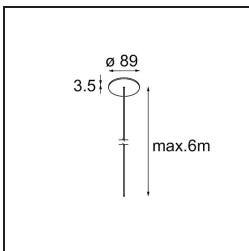

Specifications

Material	13750209
Light Source Type	LED
LED Type	GEOMETRY 24V LED DISC
LED technology	LED flexible PCB
CRI	Min. 90
Colour Temperature	3000K
Lifetime	L80B10 @50,000 Hours
Number of Light Sources	2
CIE flux code	47 79 95 100 100
Binning (SDCM)	3
Light Direction	Up, Down
Optic	Optic foil
Measured beam angle (°)	112.0
Input Voltage	24Vdc
Electrical Class	III
IP Rating	20
Glow wire rating (°C)	650
Indoor/Outdoor	Indoor
Application	Ceiling
Mounting	Suspended
Distance to Lighted Object (m)	0,1
Primary Colour & Primary Finish	White, Structure
Secondary Colour & Secondary Finish	White, Structure
Gross weight (g)	21100.0
Delivered lumens (lm)	2317
Efficacy (lm/W)	110
Glare rating	20

TM30 & CRI diagram

Light distribution & beam diagram

Diagrams

Installation Accessories

- **11061032** Suspension 4000 Geometry 672x672/672x1288 (4) Black Structure
- **11061009** Suspension 4000 Geometry 672x672/672x1288 (4) White Structure

- **11061132** Suspension 8000 Geometry 672x672/672x1288 (4) Black Structure
- **11061109** Suspension 8000 Geometry 672x672/672x1288 (4) White Structure

- **13720009** Power Feed Canopy Recessed DE (Incl. Power Feed Cable 2000) White Structure
- **13720032** Power Feed Canopy Recessed DE (Incl. Power Feed Cable 2000) Black Structure