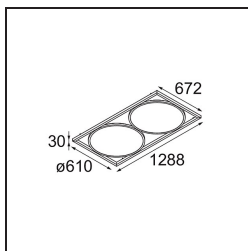

Date
Customer
Project
Type

Geometry Suspended Adjustable 672x1288 2x LED 3000K DE White Structure - White Structure

Specifications

Material	13750209
Light Source Type	LED
LED Type	GEOMETRY 24V LED DISC 2X
LED technology	LED flexible PCB
CRI	Min. 90
Colour Temperature	3000K
Lifetime	L80B10 @50,000 Hours
Number of Light Sources	2
CIE flux code	47 79 95 100 100
Binning (SDCM)	3
Light Direction	Up, Down
Optic	Optic foil
Measured beam angle (°)	112.0
Input Voltage	24Vdc
Electrical Class	III
IP Rating	20
Glow wire rating (°C)	650
Indoor/Outdoor	Indoor
Application	Ceiling
Mounting	Suspended
Distance to Lighted Object (m)	0,1
Primary Colour & Primary Finish	White, Structure
Secondary Colour & Secondary Finish	White, Structure
Gross weight (g)	21100.0
Luminous flux per lamp (lm)	4634
Efficacy (lm/W)	110
Glare rating	20

Geometry is a pendant luminaire that offers general lighting. Its light panel can pivot 360° around an axis, hidden by a frame that's either circular or square. The beauty of this full rotation is that you can go from direct to indirect light in one single flip. A rectangular frame holding two panels will please those who long for twinning with light. Enjoy the impossible lightness of Geometry!

Light distribution & beam diagram

Installation Accessories

- **11061032** Suspension 4000 Geometry 672x672/672x1288 (4) Black Structure
- **11061009** Suspension 4000 Geometry 672x672/672x1288 (4) White Structure

- **11061132** Suspension 8000 Geometry 672x672/672x1288 (4) Black Structure
- **11061109** Suspension 8000 Geometry 672x672/672x1288 (4) White Structure

- **13720009** Power Feed Canopy Recessed DE (Incl. Power Feed Cable 2000) White Structure
- **13720032** Power Feed Canopy Recessed DE (Incl. Power Feed Cable 2000) Black Structure