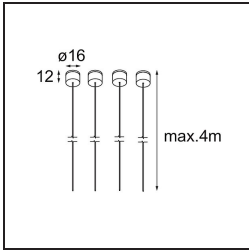

Specifications

Material	13750209
Light Source Type	LED
LED Type	GEOMETRY 24V LED DISC
LED technology	LED flexible PCB
CRI	Min. 90
Colour Temperature	3000K
Lifetime	L80B10 @50,000 Hours
Number of Light Sources	2
CIE flux code	47 79 95 100 100
Binning (SDCM)	3
Light Direction	Up, Down
Optic	Optic foil
Measured beam angle (°)	112.0
Input Voltage	24Vdc
Electrical Class	III
IP Rating	20
Glow wire rating (°C)	650
Indoor/Outdoor	Indoor
Application	Ceiling
Mounting	Suspended
Distance to Lighted Object (m)	0,1
Primary Colour & Primary Finish	White, Structure
Secondary Colour & Secondary Finish	White, Structure
Gross weight (g)	21100.0
Delivered lumens (lm)	2317
Efficacy (lm/W)	110
Glare rating	20

TM30 & CRI diagram

Light distribution & beam diagram

Diagrams

Installation Accessories

- **11061032** Suspension 4000 Geometry 672x672/672x1288 (4) Black Structure
- **11061009** Suspension 4000 Geometry 672x672/672x1288 (4) White Structure

- **11061132** Suspension 8000 Geometry 672x672/672x1288 (4) Black Structure
- **11061109** Suspension 8000 Geometry 672x672/672x1288 (4) White Structure

- **13720009** Power Feed Canopy Recessed DE (Incl. Power Feed Cable 2000) White Structure
- **13720032** Power Feed Canopy Recessed DE (Incl. Power Feed Cable 2000) Black Structure