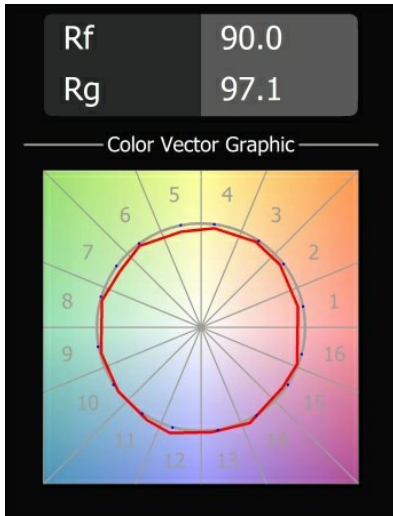

TM30 & CRI diagram