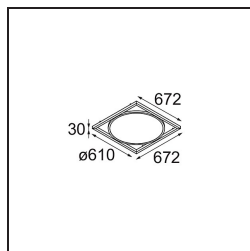

Date
Customer
Project
Type

Geometry Suspended Adjustable 672x672 1x LED 3000K DE White Structure - Silver Chrome

Specifications

Material	13750163
Light Source Type	LED
LED Type	GEOMETRY 24V LED DISC
LED technology	LED flexible PCB
CRI	Min. 90
Colour Temperature	3000K
Lifetime	L80B10 @50,000 Hours
Number of Light Sources	1
CIE flux code	47 79 95 100 100
Binning (SDCM)	3
Light Direction	Up, Down
Optic	Optic foil
Measured beam angle (°)	112.0
Input Voltage	24Vdc
Electrical Class	III
IP Rating	20
Glow wire rating (°C)	650
Indoor/Outdoor	Indoor
Application	Ceiling
Mounting	Suspended
Distance to Lighted Object (m)	0,1
Primary Colour & Primary Finish	White, Structure
Secondary Colour & Secondary Finish	Silver, Chrome
Gross weight (g)	13850.0
Luminous flux per lamp (lm)	2317
Efficacy (lm/W)	110
Glare rating	20

Geometry is a pendant luminaire that offers general lighting. Its light panel can pivot 360° around an axis, hidden by a frame that's either circular or square. The beauty of this full rotation is that you can go from direct to indirect light in one single flip. A rectangular frame holding two panels will please those who long for twinning with light. Enjoy the impossible lightness of Geometry!

- **11061132** Suspension 8000 Geometry 672x672/672x1288 (4) Black Structure
- **11061109** Suspension 8000 Geometry 672x672/672x1288 (4) White Structure

- **13720009** Power Feed Canopy Recessed DE (Incl. Power Feed Cable 2000) White Structure
- **13720032** Power Feed Canopy Recessed DE (Incl. Power Feed Cable 2000) Black Structure