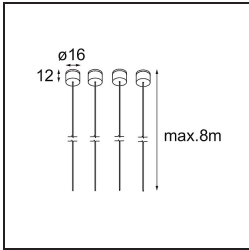

Date
Customer
Project
Type

Geometry Suspended Adjustable 672x672 1x LED 3000K DE White Structure - Silver Chrome

Specifications

Material	13750163
Light Source Type	LED
LED Type	GEOMETRY 24V LED DISC
LED technology	LED flexible PCB
CRI	Min. 90
Colour Temperature	3000K
Lifetime	L80B10 @50,000 Hours
Number of Light Sources	1
CIE flux code	47 79 95 100 100
Binning (SDCM)	3
Light Direction	Up, Down
Optic	Optic foil
Measured beam angle (°)	112.0
Input Voltage	24Vdc
Electrical Class	III
IP Rating	20
Glow wire rating (°C)	650
Indoor/Outdoor	Indoor
Application	Ceiling
Mounting	Suspended
Distance to Lighted Object (m)	0,1
Primary Colour & Primary Finish	White, Structure
Secondary Colour & Secondary Finish	Silver, Chrome
Gross weight (g)	13850.0
Luminous flux per lamp (lm)	2317
Efficacy (lm/W)	110
Glare rating	20

Geometry is a pendant luminaire that offers general lighting. Its light panel can pivot 360° around an axis, hidden by a frame that's either circular or square. The beauty of this full rotation is that you can go from direct to indirect light in one single flip. A rectangular frame holding two panels will please those who long for twinning with light. Enjoy the impossible lightness of Geometry!

TM30 & CRI diagram

Light distribution & beam diagram

Installation Accessories

- **11061032** Suspension 4000 Geometry 672x672/672x1288 (4) Black Structure
- **11061009** Suspension 4000 Geometry 672x672/672x1288 (4) White Structure

- **11061132** Suspension 8000 Geometry 672x672/672x1288 (4) Black Structure
- **11061109** Suspension 8000 Geometry 672x672/672x1288 (4) White Structure

- **13720009** Power Feed Canopy Recessed DE (Incl. Power Feed Cable 2000) White Structure
- **13720032** Power Feed Canopy Recessed DE (Incl. Power Feed Cable 2000) Black Structure