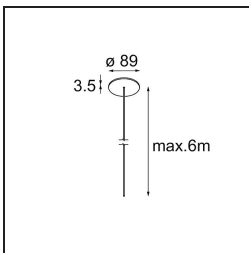

Date
Customer
Project
Type

Geometry Suspended Adjustable 672x672 1x LED 3000K DE White Structure - Silver Chrome

Specifications

Material	13750163
Light Source Type	LED
LED Type	GEOMETRY 24V LED DISC
LED technology	LED flexible PCB
CRI	Min. 90
Colour Temperature	3000K
Lifetime	L80B10 @50,000 Hours
Number of Light Sources	1
CIE flux code	47 79 95 100 100
Binning (SDCM)	3
Light Direction	Up, Down
Optic	Optic foil
Measured beam angle (°)	112.0
Input Voltage	24Vdc
Electrical Class	III
IP Rating	20
Glow wire rating (°C)	650
Indoor/Outdoor	Indoor
Application	Ceiling
Mounting	Suspended
Distance to Lighted Object (m)	0,1
Primary Colour & Primary Finish	White, Structure
Secondary Colour & Secondary Finish	Silver, Chrome
Gross weight (g)	13850.0
Delivered lumens (lm)	2317
Efficacy (lm/W)	110
Glare rating	20

TM30 & CRI diagram

Light distribution & beam diagram

Diagrams

Installation Accessories

- **11061032** Suspension 4000 Geometry 672x672/672x1288 (4) Black Structure
- **11061009** Suspension 4000 Geometry 672x672/672x1288 (4) White Structure

- **11061132** Suspension 8000 Geometry 672x672/672x1288 (4) Black Structure
- **11061109** Suspension 8000 Geometry 672x672/672x1288 (4) White Structure

- **13720009** Power Feed Canopy Recessed DE (Incl. Power Feed Cable 2000) White Structure
- **13720032** Power Feed Canopy Recessed DE (Incl. Power Feed Cable 2000) Black Structure