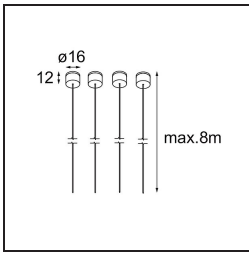

Date
Customer
Project
Type

Geometry Suspended Adjustable 672x672 1x LED 3000K DE White Structure - Silver Chrome

Specifications

Material	13750163
Light Source Type	LED
LED Type	GEOMETRY 24V LED DISC
LED technology	LED flexible PCB
CRI	Min. 90
Colour Temperature	3000K
Lifetime	L80B10 @50,000 Hours
Number of Light Sources	1
CIE flux code	47 79 95 100 100
Binning (SDCM)	3
Light Direction	Up, Down
Optic	Optic foil
Measured beam angle (°)	112.0
Input Voltage	24Vdc
Electrical Class	III
IP Rating	20
Glow wire rating (°C)	650
Indoor/Outdoor	Indoor
Application	Ceiling
Mounting	Suspended
Distance to Lighted Object (m)	0,1
Primary Colour & Primary Finish	White, Structure
Secondary Colour & Secondary Finish	Silver, Chrome
Gross weight (g)	13850.0
Delivered lumens (lm)	2317
Efficacy (lm/W)	110
Glare rating	20

Geometry is a pendant luminaire that offers general lighting. Its light panel can pivot 360° around an axis, hidden by a frame that's either circular or square. The beauty of this full rotation is that you can go from direct to indirect light in one single flip. A rectangular frame holding two panels will please those who long for twinning with light. Enjoy the impossible lightness of Geometry!

TM30 & CRI diagram

Light distribution & beam diagram

Diagrams

Installation Accessories

- **11061032** Suspension 4000 Geometry 672x672/672x1288 (4) Black Structure
- **11061009** Suspension 4000 Geometry 672x672/672x1288 (4) White Structure

- **11061132** Suspension 8000 Geometry 672x672/672x1288 (4) Black Structure
- **11061109** Suspension 8000 Geometry 672x672/672x1288 (4) White Structure

- **13720009** Power Feed Canopy Recessed DE (Incl. Power Feed Cable 2000) White Structure
- **13720032** Power Feed Canopy Recessed DE (Incl. Power Feed Cable 2000) Black Structure