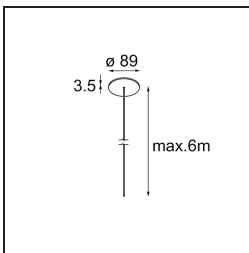

Date
Customer
Project
Type

Geometry Suspended Adjustable 672x672 1x LED 3000K DE White Structure - Silver Chrome

Specifications

Material	13750163
Light Source Type	LED
LED Type	GEOMETRY 24V LED DISC
LED technology	LED flexible PCB
CRI	Min. 90
Colour Temperature	3000K
Lifetime	L80B10 @50,000 Hours
Number of Light Sources	1
CIE flux code	47 79 95 100 100
Binning (SDCM)	3
Light Direction	Up, Down
Optic	Optic foil
Measured beam angle (°)	112.0
Input Voltage	24Vdc
Electrical Class	III
IP Rating	20
Glow wire rating (°C)	650
Indoor/Outdoor	Indoor
Application	Ceiling
Mounting	Suspended
Distance to Lighted Object (m)	0,1
Primary Colour & Primary Finish	White, Structure
Secondary Colour & Secondary Finish	Silver, Chrome
Gross weight (g)	13850.0
Delivered lumens (lm)	2317
Efficacy (lm/W)	110
Glare rating	20

TM30 & CRI diagram

Light distribution & beam diagram

Installation Accessories

- **11061032** Suspension 4000 Geometry 672x672/672x1288 (4) Black Structure
- **11061009** Suspension 4000 Geometry 672x672/672x1288 (4) White Structure

- **11061132** Suspension 8000 Geometry 672x672/672x1288 (4) Black Structure
- **11061109** Suspension 8000 Geometry 672x672/672x1288 (4) White Structure

- **13720009** Power Feed Canopy Recessed DE (Incl. Power Feed Cable 2000) White Structure
- **13720032** Power Feed Canopy Recessed DE (Incl. Power Feed Cable 2000) Black Structure