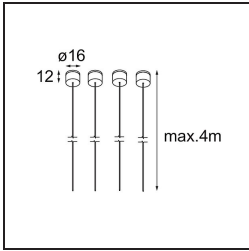

Date
Customer
Project
Type

Geometry Suspended Adjustable 672x672 1x LED 3000K DE White Structure - Silver Chrome

Specifications

Material	13750163
Light Source Type	LED
LED Type	GEOMETRY 24V LED DISC
LED technology	LED flexible PCB
CRI	Min. 90
Colour Temperature	3000K
Lifetime	L80B10 @50,000 Hours
Number of Light Sources	1
CIE flux code	47 79 95 100 100
Binning (SDCM)	3
Light Direction	Up, Down
Optic	Optic foil
Measured beam angle (°)	112.0
Input Voltage	24Vdc
Electrical Class	III
IP Rating	20
Glow wire rating (°C)	650
Indoor/Outdoor	Indoor
Application	Ceiling
Mounting	Suspended
Distance to Lighted Object (m)	0,1
Primary Colour & Primary Finish	White, Structure
Secondary Colour & Secondary Finish	Silver, Chrome
Gross weight (g)	13850.0
Delivered lumens (lm)	2317
Efficacy (lm/W)	110
Glare rating	20

TM30 & CRI diagram

Light distribution & beam diagram

Diagrams

Installation Accessories

- **11061032** Suspension 4000 Geometry 672x672/672x1288 (4) Black Structure
- **11061009** Suspension 4000 Geometry 672x672/672x1288 (4) White Structure

- **11061132** Suspension 8000 Geometry 672x672/672x1288 (4) Black Structure
- **11061109** Suspension 8000 Geometry 672x672/672x1288 (4) White Structure

- **13720009** Power Feed Canopy Recessed DE (Incl. Power Feed Cable 2000) White Structure
- **13720032** Power Feed Canopy Recessed DE (Incl. Power Feed Cable 2000) Black Structure