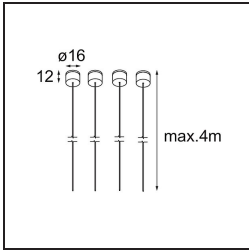

Date
Customer
Project
Type

Geometry Suspended Adjustable 672x672 1x LED 3000K DE White Structure - Silver Chrome

Specifications

Material	13750163
Light Source Type	LED
LED Type	GEOMETRY 24V LED DISC
LED technology	LED flexible PCB
CRI	Min. 90
Colour Temperature	3000K
Lifetime	L80B10 @50,000 Hours
Number of Light Sources	1
CIE flux code	47 79 95 100 100
Binning (SDCM)	3
Light Direction	Up, Down
Optic	Optic foil
Measured beam angle (°)	112.0
Input Voltage	24Vdc
Electrical Class	III
IP Rating	20
Glow wire rating (°C)	650
Indoor/Outdoor	Indoor
Application	Ceiling
Mounting	Suspended
Distance to Lighted Object (m)	0,1
Primary Colour & Primary Finish	White, Structure
Secondary Colour & Secondary Finish	Silver, Chrome
Gross weight (g)	13850.0
Delivered lumens (lm)	2317
Efficacy (lm/W)	110
Glare rating	20

Geometry is a pendant luminaire that offers general lighting. Its light panel can pivot 360° around an axis, hidden by a frame that's either circular or square. The beauty of this full rotation is that you can go from direct to indirect light in one single flip. A rectangular frame holding two panels will please those who long for twinning with light. Enjoy the impossible lightness of Geometry!

TM30 & CRI diagram

Light distribution & beam diagram

Installation Accessories

- **11061032** Suspension 4000 Geometry 672x672/672x1288 (4) Black Structure
- **11061009** Suspension 4000 Geometry 672x672/672x1288 (4) White Structure

- **11061132** Suspension 8000 Geometry 672x672/672x1288 (4) Black Structure
- **11061109** Suspension 8000 Geometry 672x672/672x1288 (4) White Structure

- **13720009** Power Feed Canopy Recessed DE (Incl. Power Feed Cable 2000) White Structure
- **13720032** Power Feed Canopy Recessed DE (Incl. Power Feed Cable 2000) Black Structure