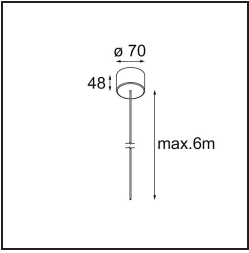

- **13720309** Power Feed Canopy Surface DE (Incl. Power Feed Cable 6000) White Structure
- **13720332** Power Feed Canopy Surface DE (Incl. Power Feed Cable 6000) Black Structure