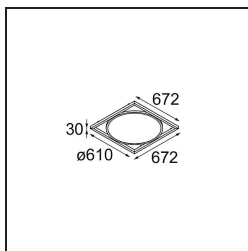

Date
Customer
Project
Type

Geometry Suspended Adjustable 672x672 1x LED 3000K DE White Structure - Silver Chrome

Specifications

Material	13750163
Light Source Type	LED
LED Type	GEOMETRY 24V LED DISC
LED technology	LED flexible PCB
CRI	Min. 90
Colour Temperature	3000K
Lifetime	L80B10 @50,000 Hours
Number of Light Sources	1
CIE flux code	47 79 95 100 100
Binning (SDCM)	3
Light Direction	Up, Down
Optic	Optic foil
Measured beam angle (°)	112.0
Input Voltage	24Vdc
Electrical Class	III
IP Rating	20
Glow wire rating (°C)	650
Indoor/Outdoor	Indoor
Application	Ceiling
Mounting	Suspended
Distance to Lighted Object (m)	0,1
Primary Colour & Primary Finish	White, Structure
Secondary Colour & Secondary Finish	Silver, Chrome
Gross weight (g)	13850.0
Delivered lumens (lm)	2317
Efficacy (lm/W)	110
Glare rating	20

Geometry is a pendant luminaire that offers general lighting. Its light panel can pivot 360° around an axis, hidden by a frame that's either circular or square. The beauty of this full rotation is that you can go from direct to indirect light in one single flip. A rectangular frame holding two panels will please those who long for twinning with light. Enjoy the impossible lightness of Geometry!

- **11061132** Suspension 8000 Geometry 672x672/672x1288 (4) Black Structure
- **11061109** Suspension 8000 Geometry 672x672/672x1288 (4) White Structure

- **13720009** Power Feed Canopy Recessed DE (Incl. Power Feed Cable 2000) White Structure
- **13720032** Power Feed Canopy Recessed DE (Incl. Power Feed Cable 2000) Black Structure