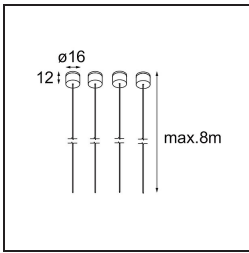

Date
Customer
Project
Type

Geometry Suspended Adjustable 672x672 1x LED 3000K DE White Structure - Silver Chrome

Specifications

Material	13750163
Light Source Type	LED
LED Type	GEOMETRY 24V LED DISC
LED technology	LED flexible PCB
CRI	Min. 90
Colour Temperature	3000K
Lifetime	L80B10 @50,000 Hours
Number of Light Sources	1
CIE flux code	47 79 95 100 100
Binning (SDCM)	3
Light Direction	Up, Down
Optic	Optic foil
Measured beam angle (°)	112.0
Input Voltage	24Vdc
Electrical Class	III
IP Rating	20
Glow wire rating (°C)	650
Indoor/Outdoor	Indoor
Application	Ceiling
Mounting	Suspended
Distance to Lighted Object (m)	0,1
Primary Colour & Primary Finish	White, Structure
Secondary Colour & Secondary Finish	Silver, Chrome
Gross weight (g)	13850.0
Delivered lumens (lm)	2317
Efficacy (lm/W)	110
Glare rating	20

Geometry is a pendant luminaire that offers general lighting. Its light panel can pivot 360° around an axis, hidden by a frame that's either circular or square. The beauty of this full rotation is that you can go from direct to indirect light in one single flip. A rectangular frame holding two panels will please those who long for twinning with light. Enjoy the impossible lightness of Geometry!

TM30 & CRI diagram

Light distribution & beam diagram

Installation Accessories

- **11061032** Suspension 4000 Geometry 672x672/672x1288 (4) Black Structure
- **11061009** Suspension 4000 Geometry 672x672/672x1288 (4) White Structure

- **11061132** Suspension 8000 Geometry 672x672/672x1288 (4) Black Structure
- **11061109** Suspension 8000 Geometry 672x672/672x1288 (4) White Structure

- **13720009** Power Feed Canopy Recessed DE (Incl. Power Feed Cable 2000) White Structure
- **13720032** Power Feed Canopy Recessed DE (Incl. Power Feed Cable 2000) Black Structure