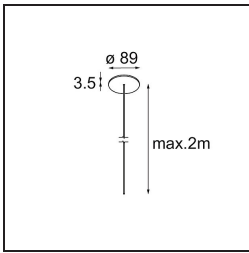

Date
Customer
Project
Type

Geometry Suspended Adjustable 672x672 1x LED 3000K DE White Structure - Silver Chrome

Specifications

Material	13750163
Light Source Type	LED
LED Type	GEOMETRY 24V LED DISC
LED technology	LED flexible PCB
CRI	Min. 90
Colour Temperature	3000K
Lifetime	L80B10 @50,000 Hours
Number of Light Sources	1
CIE flux code	47 79 95 100 100
Binning (SDCM)	3
Light Direction	Up, Down
Optic	Optic foil
Measured beam angle (°)	112.0
Input Voltage	24Vdc
Electrical Class	III
IP Rating	20
Glow wire rating (°C)	650
Indoor/Outdoor	Indoor
Application	Ceiling
Mounting	Suspended
Distance to Lighted Object (m)	0,1
Primary Colour & Primary Finish	White, Structure
Secondary Colour & Secondary Finish	Silver, Chrome
Gross weight (g)	13850.0
Delivered lumens (lm)	2317
Efficacy (lm/W)	110
Glare rating	20

TM30 & CRI diagram

Light distribution & beam diagram

Diagrams

Installation Accessories

- **11061032** Suspension 4000 Geometry 672x672/672x1288 (4) Black Structure
- **11061009** Suspension 4000 Geometry 672x672/672x1288 (4) White Structure

- **11061132** Suspension 8000 Geometry 672x672/672x1288 (4) Black Structure
- **11061109** Suspension 8000 Geometry 672x672/672x1288 (4) White Structure

- **13720009** Power Feed Canopy Recessed DE (Incl. Power Feed Cable 2000) White Structure
- **13720032** Power Feed Canopy Recessed DE (Incl. Power Feed Cable 2000) Black Structure