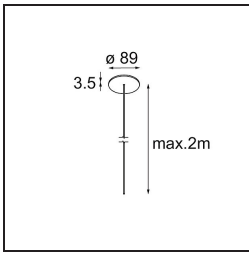

Date
Customer
Project
Type

Geometry Suspended Adjustable 672x672 1x LED 3000K DE White Structure - Silver Chrome

Specifications

Material	13750163
Light Source Type	LED
LED Type	GEOMETRY 24V LED DISC
LED technology	LED flexible PCB
CRI	Min. 90
Colour Temperature	3000K
Lifetime	L80B10 @50,000 Hours
Number of Light Sources	1
CIE flux code	47 79 95 100 100
Binning (SDCM)	3
Light Direction	Up, Down
Optic	Optic foil
Measured beam angle (°)	112.0
Input Voltage	24Vdc
Electrical Class	III
IP Rating	20
Glow wire rating (°C)	650
Indoor/Outdoor	Indoor
Application	Ceiling
Mounting	Suspended
Distance to Lighted Object (m)	0,1
Primary Colour & Primary Finish	White, Structure
Secondary Colour & Secondary Finish	Silver, Chrome
Gross weight (g)	13850.0
Delivered lumens (lm)	2317
Efficacy (lm/W)	110
Glare rating	20

TM30 & CRI diagram

Light distribution & beam diagram

Installation Accessories

- **11061032** Suspension 4000 Geometry 672x672/672x1288 (4) Black Structure
- **11061009** Suspension 4000 Geometry 672x672/672x1288 (4) White Structure

- **11061132** Suspension 8000 Geometry 672x672/672x1288 (4) Black Structure
- **11061109** Suspension 8000 Geometry 672x672/672x1288 (4) White Structure

- **13720009** Power Feed Canopy Recessed DE (Incl. Power Feed Cable 2000) White Structure
- **13720032** Power Feed Canopy Recessed DE (Incl. Power Feed Cable 2000) Black Structure