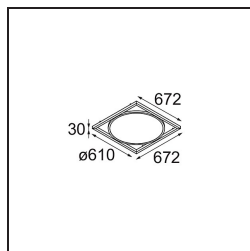

|          |
|----------|
| Date     |
| Customer |
| Project  |
| Type     |

*Geometry Suspended Adjustable 672x672 1x LED 3000K DE White Structure - Silver Chrome*

**Specifications**

|                                     |                       |
|-------------------------------------|-----------------------|
| Material                            | 13750163              |
| Light Source Type                   | LED                   |
| LED Type                            | GEOMETRY 24V LED DISC |
| LED technology                      | LED flexible PCB      |
| CRI                                 | Min. 90               |
| Colour Temperature                  | 3000K                 |
| Lifetime                            | L80B10 @50,000 Hours  |
| Number of Light Sources             | 1                     |
| CIE flux code                       | 47 79 95 100 100      |
| Binning (SDCM)                      | 3                     |
| Light Direction                     | Up, Down              |
| Optic                               | Optic foil            |
| Measured beam angle (°)             | 112.0                 |
| Input Voltage                       | 24Vdc                 |
| Electrical Class                    | III                   |
| IP Rating                           | 20                    |
| Glow wire rating (°C)               | 650                   |
| Indoor/Outdoor                      | Indoor                |
| Application                         | Ceiling               |
| Mounting                            | Suspended             |
| Distance to Lighted Object (m)      | 0,1                   |
| Primary Colour & Primary Finish     | White, Structure      |
| Secondary Colour & Secondary Finish | Silver, Chrome        |
| Gross weight (g)                    | 13850.0               |
| Luminous flux per lamp (lm)         | 2317                  |
| Efficacy (lm/W)                     | 110                   |
| Glare rating                        | 20                    |