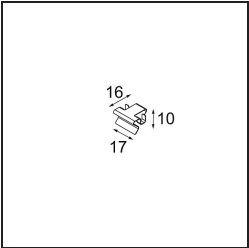

- **13750000** Connection Mechanical Geometry

■ Choose a required accessory