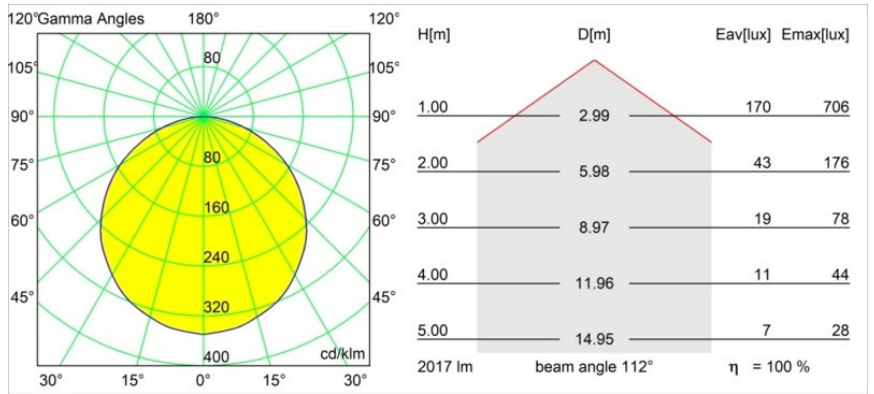

Light distribution & beam diagram