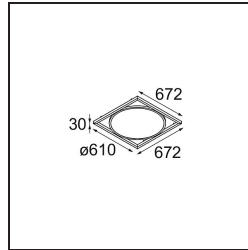

Date
Customer
Project
Type

Geometry Suspended Adjustable 672x672 1x LED 3000K DE Black Structure - Black Structure

Geometry is a pendant luminaire that offers general lighting. Its light panel can pivot 360° around an axis, hidden by a frame that's either circular or square. The beauty of this full rotation is that you can go from direct to indirect light in one single flip. A rectangular frame holding two panels will please those who long for twinning with light. Enjoy the impossible lightness of Geometry!

Specifications

Material	13750156
Light Source Type	LED
LED Type	GEOMETRY 24V LED DISC
LED technology	LED flexible PCB
CRI	Min. 90
Colour Temperature	3000K
Lifetime	L80B10 @50,000 Hours
Number of Light Sources	1
CIE flux code	47 78 95 100 100
Binning (SDCM)	3
Light Direction	Up, Down
Optic	Optic foil
Measured beam angle (°)	112.0
Input Voltage	24Vdc
Electrical Class	III
IP Rating	20
Glow wire rating (°C)	650
Indoor/Outdoor	Indoor
Application	Ceiling
Mounting	Suspended
Distance to Lighted Object (m)	0,1
Primary Colour & Primary Finish	Black, Structure
Secondary Colour & Secondary Finish	Black, Structure
Gross weight (g)	13150.0
Luminous flux per lamp (lm)	2018
Efficacy (lm/W)	96
Glare rating	20

TM30 & CRI diagram

Light distribution & beam diagram

Diagrams

Installation Accessories

- **11061032** Suspension 4000 Geometry 672x672/672x1288 (4) Black Structure
- **11061009** Suspension 4000 Geometry 672x672/672x1288 (4) White Structure

- **11061132** Suspension 8000 Geometry 672x672/672x1288 (4) Black Structure
- **11061109** Suspension 8000 Geometry 672x672/672x1288 (4) White Structure

- **13720009** Power Feed Canopy Recessed DE (Incl. Power Feed Cable 2000) White Structure
- **13720032** Power Feed Canopy Recessed DE (Incl. Power Feed Cable 2000) Black Structure