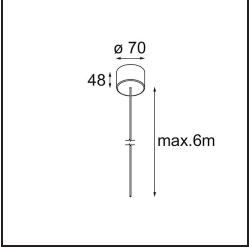

- **13720309** Power Feed Canopy Surface DE (Incl. Power Feed Cable 6000) White Structure
- **13720332** Power Feed Canopy Surface DE (Incl. Power Feed Cable 6000) Black Structure