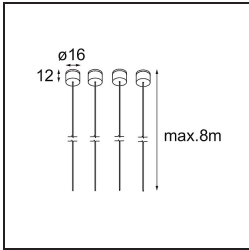

*Geometry Suspended Adjustable 672x672 1x LED 3000K DE Black Structure - Black Structure*

**Specifications**

Material	13750156
Light Source Type	LED
LED Type	GEOMETRY 24V LED DISC
LED technology	LED flexible PCB
CRI	Min. 90
Colour Temperature	3000K
Lifetime	L80B10 @50,000 Hours
Number of Light Sources	1
CIE flux code	47 78 95 100 100
Binning (SDCM)	3
Light Direction	Up, Down
Optic	Optic foil
Measured beam angle (°)	112.0
Input Voltage	24Vdc
Electrical Class	III
IP Rating	20
Glow wire rating (°C)	650
Indoor/Outdoor	Indoor
Application	Ceiling
Mounting	Suspended
Distance to Lighted Object (m)	0,1
Primary Colour & Primary Finish	Black, Structure
Secondary Colour & Secondary Finish	Black, Structure
Gross weight (g)	13150.0
Luminous flux per lamp (lm)	2018
Efficacy (lm/W)	96
Glare rating	20

Geometry is a pendant luminaire that offers general lighting. Its light panel can pivot 360° around an axis, hidden by a frame that's either circular or square. The beauty of this full rotation is that you can go from direct to indirect light in one single flip. A rectangular frame holding two panels will please those who long for twinning with light. Enjoy the impossible lightness of Geometry!

**TM30 & CRI diagram**

**Light distribution & beam diagram**

**Installation Accessories**

- **11061032** Suspension 4000 Geometry 672x672/672x1288 (4) Black Structure
- **11061009** Suspension 4000 Geometry 672x672/672x1288 (4) White Structure

- **11061132** Suspension 8000 Geometry 672x672/672x1288 (4) Black Structure
- **11061109** Suspension 8000 Geometry 672x672/672x1288 (4) White Structure

- **13720009** Power Feed Canopy Recessed DE (Incl. Power Feed Cable 2000) White Structure
- **13720032** Power Feed Canopy Recessed DE (Incl. Power Feed Cable 2000) Black Structure