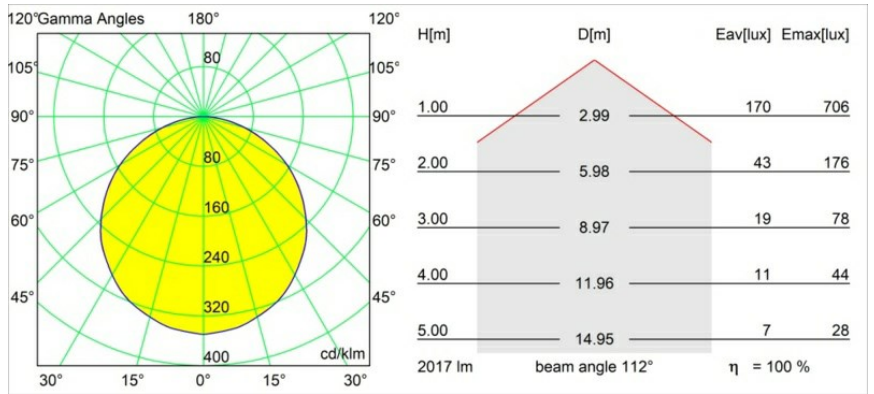

Light distribution & beam diagram