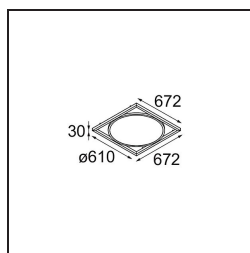

Date
Customer
Project
Type

Geometry Suspended Adjustable 672x672 1x LED 3000K DE Black Structure - Black Structure

Specifications

Material	13750156
Light Source Type	LED
LED Type	GEOMETRY 24V LED DISC
LED technology	LED flexible PCB
CRI	Min. 90
Colour Temperature	3000K
Lifetime	L80B10 @50,000 Hours
Number of Light Sources	1
CIE flux code	47 78 95 100 100
Binning (SDCM)	3
Light Direction	Up, Down
Optic	Optic foil
Measured beam angle (°)	112.0
Input Voltage	24Vdc
Electrical Class	III
IP Rating	20
Glow wire rating (°C)	650
Indoor/Outdoor	Indoor
Application	Ceiling
Mounting	Suspended
Distance to Lighted Object (m)	0,1
Primary Colour & Primary Finish	Black, Structure
Secondary Colour & Secondary Finish	Black, Structure
Gross weight (g)	13150.0
Delivered lumens (lm)	2018
Efficacy (lm/W)	96
Glare rating	20

- **11061132** Suspension 8000 Geometry 672x672/672x1288 (4) Black Structure
- **11061109** Suspension 8000 Geometry 672x672/672x1288 (4) White Structure

- **13720009** Power Feed Canopy Recessed DE (Incl. Power Feed Cable 2000) White Structure
- **13720032** Power Feed Canopy Recessed DE (Incl. Power Feed Cable 2000) Black Structure