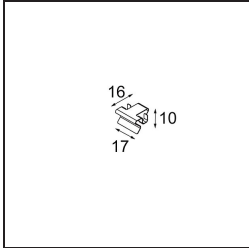

- **13750000** Connection Mechanical Geometry

■ Choose a required accessory