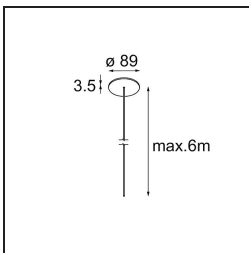

Date
Customer
Project
Type

Geometry Suspended Adjustable 672x672 1x LED 3000K DE Black Structure - Black Structure

Specifications

Material	13750156
Light Source Type	LED
LED Type	GEOMETRY 24V LED DISC
LED technology	LED flexible PCB
CRI	Min. 90
Colour Temperature	3000K
Lifetime	L80B10 @50,000 Hours
Number of Light Sources	1
CIE flux code	47 78 95 100 100
Binning (SDCM)	3
Light Direction	Up, Down
Optic	Optic foil
Measured beam angle (°)	112.0
Input Voltage	24Vdc
Electrical Class	III
IP Rating	20
Glow wire rating (°C)	650
Indoor/Outdoor	Indoor
Application	Ceiling
Mounting	Suspended
Distance to Lighted Object (m)	0,1
Primary Colour & Primary Finish	Black, Structure
Secondary Colour & Secondary Finish	Black, Structure
Gross weight (g)	13150.0
Delivered lumens (lm)	2018
Efficacy (lm/W)	96
Glare rating	20

TM30 & CRI diagram

Light distribution & beam diagram

Diagrams

Installation Accessories

- **11061032** Suspension 4000 Geometry 672x672/672x1288 (4) Black Structure
- **11061009** Suspension 4000 Geometry 672x672/672x1288 (4) White Structure

- **11061132** Suspension 8000 Geometry 672x672/672x1288 (4) Black Structure
- **11061109** Suspension 8000 Geometry 672x672/672x1288 (4) White Structure

- **13720009** Power Feed Canopy Recessed DE (Incl. Power Feed Cable 2000) White Structure
- **13720032** Power Feed Canopy Recessed DE (Incl. Power Feed Cable 2000) Black Structure