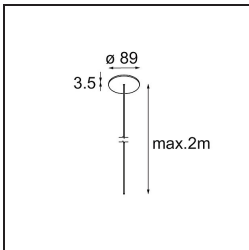

Date
Customer
Project
Type

Geometry Suspended Adjustable 672x672 1x LED 3000K DE Black Structure - Black Structure

Specifications

Material	13750156
Light Source Type	LED
LED Type	GEOMETRY 24V LED DISC
LED technology	LED flexible PCB
CRI	Min. 90
Colour Temperature	3000K
Lifetime	L80B10 @50,000 Hours
Number of Light Sources	1
CIE flux code	47 78 95 100 100
Binning (SDCM)	3
Light Direction	Up, Down
Optic	Optic foil
Measured beam angle (°)	112.0
Input Voltage	24Vdc
Electrical Class	III
IP Rating	20
Glow wire rating (°C)	650
Indoor/Outdoor	Indoor
Application	Ceiling
Mounting	Suspended
Distance to Lighted Object (m)	0,1
Primary Colour & Primary Finish	Black, Structure
Secondary Colour & Secondary Finish	Black, Structure
Gross weight (g)	13150.0
Delivered lumens (lm)	2018
Efficacy (lm/W)	96
Glare rating	20

TM30 & CRI diagram

Light distribution & beam diagram

Diagrams

Installation Accessories

- **11061032** Suspension 4000 Geometry 672x672/672x1288 (4) Black Structure
- **11061009** Suspension 4000 Geometry 672x672/672x1288 (4) White Structure

- **11061132** Suspension 8000 Geometry 672x672/672x1288 (4) Black Structure
- **11061109** Suspension 8000 Geometry 672x672/672x1288 (4) White Structure

- **13720009** Power Feed Canopy Recessed DE (Incl. Power Feed Cable 2000) White Structure
- **13720032** Power Feed Canopy Recessed DE (Incl. Power Feed Cable 2000) Black Structure