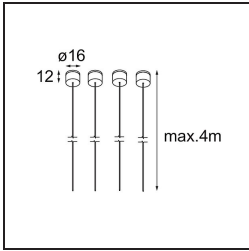

Date
Customer
Project
Type

Geometry Suspended Adjustable 672x672 1x LED 3000K DE Black Structure - Black Structure

Specifications

Material	13750156
Light Source Type	LED
LED Type	GEOMETRY 24V LED DISC
LED technology	LED flexible PCB
CRI	Min. 90
Colour Temperature	3000K
Lifetime	L80B10 @50,000 Hours
Number of Light Sources	1
CIE flux code	47 78 95 100 100
Binning (SDCM)	3
Light Direction	Up, Down
Optic	Optic foil
Measured beam angle (°)	112.0
Input Voltage	24Vdc
Electrical Class	III
IP Rating	20
Glow wire rating (°C)	650
Indoor/Outdoor	Indoor
Application	Ceiling
Mounting	Suspended
Distance to Lighted Object (m)	0,1
Primary Colour & Primary Finish	Black, Structure
Secondary Colour & Secondary Finish	Black, Structure
Gross weight (g)	13150.0
Delivered lumens (lm)	2018
Efficacy (lm/W)	96
Glare rating	20

TM30 & CRI diagram

Light distribution & beam diagram

Diagrams

Installation Accessories

- **11061032** Suspension 4000 Geometry 672x672/672x1288 (4) Black Structure
- **11061009** Suspension 4000 Geometry 672x672/672x1288 (4) White Structure

- **11061132** Suspension 8000 Geometry 672x672/672x1288 (4) Black Structure
- **11061109** Suspension 8000 Geometry 672x672/672x1288 (4) White Structure

- **13720009** Power Feed Canopy Recessed DE (Incl. Power Feed Cable 2000) White Structure
- **13720032** Power Feed Canopy Recessed DE (Incl. Power Feed Cable 2000) Black Structure