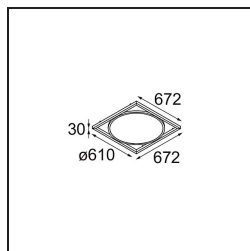

Date
Customer
Project
Type

Geometry Suspended Adjustable 672x672 1x LED 3000K DE Black Structure - Black Structure

Specifications

Material	13750156
Light Source Type	LED
LED Type	GEOMETRY 24V LED DISC
LED technology	LED flexible PCB
CRI	Min. 90
Colour Temperature	3000K
Lifetime	L80B10 @50,000 Hours
Number of Light Sources	1
CIE flux code	47 78 95 100 100
Binning (SDCM)	3
Light Direction	Up, Down
Optic	Optic foil
Measured beam angle (°)	112.0
Input Voltage	24Vdc
Electrical Class	III
IP Rating	20
Glow wire rating (°C)	650
Indoor/Outdoor	Indoor
Application	Ceiling
Mounting	Suspended
Distance to Lighted Object (m)	0,1
Primary Colour & Primary Finish	Black, Structure
Secondary Colour & Secondary Finish	Black, Structure
Gross weight (g)	13150.0
Delivered lumens (lm)	2018
Efficacy (lm/W)	96
Glare rating	20

Geometry is a pendant luminaire that offers general lighting. Its light panel can pivot 360° around an axis, hidden by a frame that's either circular or square. The beauty of this full rotation is that you can go from direct to indirect light in one single flip. A rectangular frame holding two panels will please those who long for twinning with light. Enjoy the impossible lightness of Geometry!

- **11061132** Suspension 8000 Geometry 672x672/672x1288 (4) Black Structure
- **11061109** Suspension 8000 Geometry 672x672/672x1288 (4) White Structure

- **13720009** Power Feed Canopy Recessed DE (Incl. Power Feed Cable 2000) White Structure
- **13720032** Power Feed Canopy Recessed DE (Incl. Power Feed Cable 2000) Black Structure