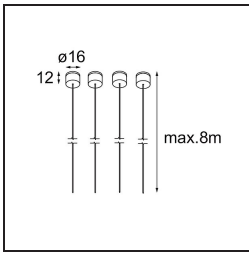

Date
Customer
Project
Type

Geometry Suspended Adjustable 672x672 1x LED 3000K DE Black Structure - Black Structure

Specifications

Material	13750156
Light Source Type	LED
LED Type	GEOMETRY 24V LED DISC
LED technology	LED flexible PCB
CRI	Min. 90
Colour Temperature	3000K
Lifetime	L80B10 @50,000 Hours
Number of Light Sources	1
CIE flux code	47 78 95 100 100
Binning (SDCM)	3
Light Direction	Up, Down
Optic	Optic foil
Measured beam angle (°)	112.0
Input Voltage	24Vdc
Electrical Class	III
IP Rating	20
Glow wire rating (°C)	650
Indoor/Outdoor	Indoor
Application	Ceiling
Mounting	Suspended
Distance to Lighted Object (m)	0,1
Primary Colour & Primary Finish	Black, Structure
Secondary Colour & Secondary Finish	Black, Structure
Gross weight (g)	13150.0
Delivered lumens (lm)	2018
Efficacy (lm/W)	96
Glare rating	20

Geometry is a pendant luminaire that offers general lighting. Its light panel can pivot 360° around an axis, hidden by a frame that's either circular or square. The beauty of this full rotation is that you can go from direct to indirect light in one single flip. A rectangular frame holding two panels will please those who long for twinning with light. Enjoy the impossible lightness of Geometry!

TM30 & CRI diagram

Light distribution & beam diagram

Diagrams

Installation Accessories

- **11061032** Suspension 4000 Geometry 672x672/672x1288 (4) Black Structure
- **11061009** Suspension 4000 Geometry 672x672/672x1288 (4) White Structure

- **11061132** Suspension 8000 Geometry 672x672/672x1288 (4) Black Structure
- **11061109** Suspension 8000 Geometry 672x672/672x1288 (4) White Structure

- **13720009** Power Feed Canopy Recessed DE (Incl. Power Feed Cable 2000) White Structure
- **13720032** Power Feed Canopy Recessed DE (Incl. Power Feed Cable 2000) Black Structure