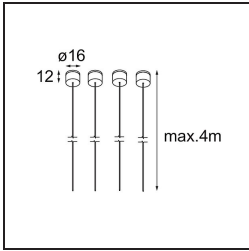

Date
Customer
Project
Type

Geometry Suspended Adjustable 672x672 1x LED 3000K DE Black Structure - Black Structure

Specifications

Material	13750156
Light Source Type	LED
LED Type	GEOMETRY 24V LED DISC
LED technology	LED flexible PCB
CRI	Min. 90
Colour Temperature	3000K
Lifetime	L80B10 @50,000 Hours
Number of Light Sources	1
CIE flux code	47 78 95 100 100
Binning (SDCM)	3
Light Direction	Up, Down
Optic	Optic foil
Measured beam angle (°)	112.0
Input Voltage	24Vdc
Electrical Class	III
IP Rating	20
Glow wire rating (°C)	650
Indoor/Outdoor	Indoor
Application	Ceiling
Mounting	Suspended
Distance to Lighted Object (m)	0,1
Primary Colour & Primary Finish	Black, Structure
Secondary Colour & Secondary Finish	Black, Structure
Gross weight (g)	13150.0
Delivered lumens (lm)	2018
Efficacy (lm/W)	96
Glare rating	20

Geometry is a pendant luminaire that offers general lighting. Its light panel can pivot 360° around an axis, hidden by a frame that's either circular or square. The beauty of this full rotation is that you can go from direct to indirect light in one single flip. A rectangular frame holding two panels will please those who long for twinning with light. Enjoy the impossible lightness of Geometry!

TM30 & CRI diagram

Light distribution & beam diagram

Installation Accessories

- **11061032** Suspension 4000 Geometry 672x672/672x1288 (4) Black Structure
- **11061009** Suspension 4000 Geometry 672x672/672x1288 (4) White Structure

- **11061132** Suspension 8000 Geometry 672x672/672x1288 (4) Black Structure
- **11061109** Suspension 8000 Geometry 672x672/672x1288 (4) White Structure

- **13720009** Power Feed Canopy Recessed DE (Incl. Power Feed Cable 2000) White Structure
- **13720032** Power Feed Canopy Recessed DE (Incl. Power Feed Cable 2000) Black Structure