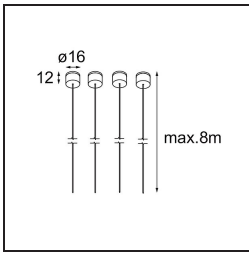

Date
Customer
Project
Type

Geometry Suspended Adjustable 672x672 1x LED 3000K DE Black Structure - Black Structure

Specifications

Material	13750156
Light Source Type	LED
LED Type	GEOMETRY 24V LED DISC
LED technology	LED flexible PCB
CRI	Min. 90
Colour Temperature	3000K
Lifetime	L80B10 @50,000 Hours
Number of Light Sources	1
CIE flux code	47 78 95 100 100
Binning (SDCM)	3
Light Direction	Up, Down
Optic	Optic foil
Measured beam angle (°)	112.0
Input Voltage	24Vdc
Electrical Class	III
IP Rating	20
Glow wire rating (°C)	650
Indoor/Outdoor	Indoor
Application	Ceiling
Mounting	Suspended
Distance to Lighted Object (m)	0,1
Primary Colour & Primary Finish	Black, Structure
Secondary Colour & Secondary Finish	Black, Structure
Gross weight (g)	13150.0
Delivered lumens (lm)	2018
Efficacy (lm/W)	96
Glare rating	20

Geometry is a pendant luminaire that offers general lighting. Its light panel can pivot 360° around an axis, hidden by a frame that's either circular or square. The beauty of this full rotation is that you can go from direct to indirect light in one single flip. A rectangular frame holding two panels will please those who long for twinning with light. Enjoy the impossible lightness of Geometry!

TM30 & CRI diagram

Light distribution & beam diagram

Installation Accessories

- **11061032** Suspension 4000 Geometry 672x672/672x1288 (4) Black Structure
- **11061009** Suspension 4000 Geometry 672x672/672x1288 (4) White Structure

- **11061132** Suspension 8000 Geometry 672x672/672x1288 (4) Black Structure
- **11061109** Suspension 8000 Geometry 672x672/672x1288 (4) White Structure

- **13720009** Power Feed Canopy Recessed DE (Incl. Power Feed Cable 2000) White Structure
- **13720032** Power Feed Canopy Recessed DE (Incl. Power Feed Cable 2000) Black Structure