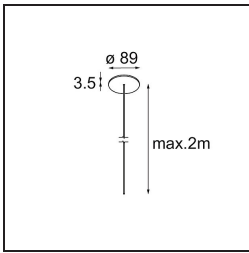

Date
Customer
Project
Type

Geometry Suspended Adjustable 672x672 1x LED 3000K DE Black Structure - Black Structure

Specifications

Material	13750156
Light Source Type	LED
LED Type	GEOMETRY 24V LED DISC
LED technology	LED flexible PCB
CRI	Min. 90
Colour Temperature	3000K
Lifetime	L80B10 @50,000 Hours
Number of Light Sources	1
CIE flux code	47 78 95 100 100
Binning (SDCM)	3
Light Direction	Up, Down
Optic	Optic foil
Measured beam angle (°)	112.0
Input Voltage	24Vdc
Electrical Class	III
IP Rating	20
Glow wire rating (°C)	650
Indoor/Outdoor	Indoor
Application	Ceiling
Mounting	Suspended
Distance to Lighted Object (m)	0,1
Primary Colour & Primary Finish	Black, Structure
Secondary Colour & Secondary Finish	Black, Structure
Gross weight (g)	13150.0
Delivered lumens (lm)	2018
Efficacy (lm/W)	96
Glare rating	20

TM30 & CRI diagram

Light distribution & beam diagram

Installation Accessories

- **11061032** Suspension 4000 Geometry 672x672/672x1288 (4) Black Structure
- **11061009** Suspension 4000 Geometry 672x672/672x1288 (4) White Structure

- **11061132** Suspension 8000 Geometry 672x672/672x1288 (4) Black Structure
- **11061109** Suspension 8000 Geometry 672x672/672x1288 (4) White Structure

- **13720009** Power Feed Canopy Recessed DE (Incl. Power Feed Cable 2000) White Structure
- **13720032** Power Feed Canopy Recessed DE (Incl. Power Feed Cable 2000) Black Structure