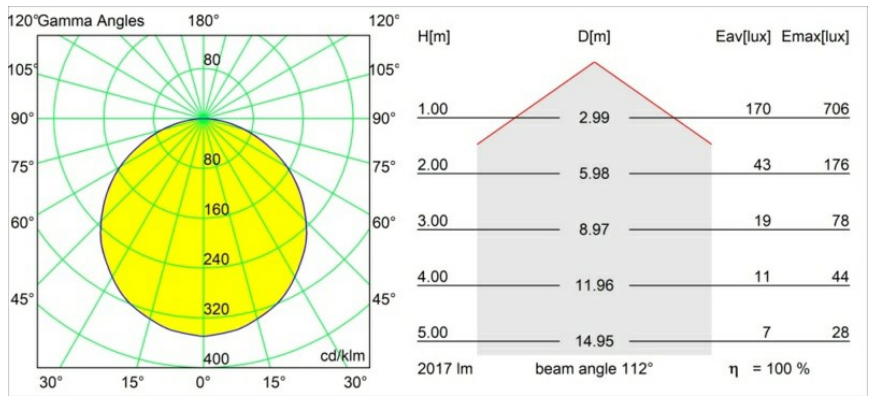

Light distribution & beam diagram