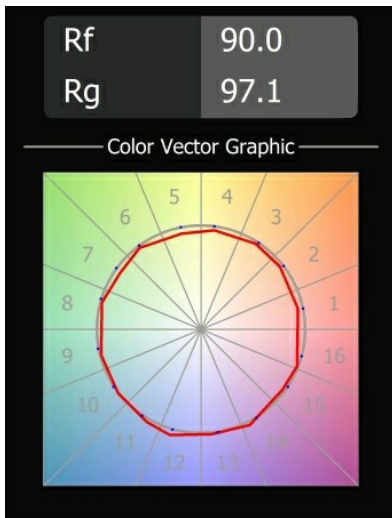

TM30 & CRI diagram