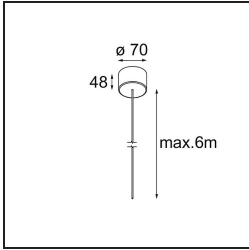

- **13720309** Power Feed Canopy Surface DE (Incl. Power Feed Cable 6000) White Structure
- **13720332** Power Feed Canopy Surface DE (Incl. Power Feed Cable 6000) Black Structure