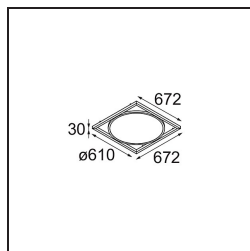

*Geometry Suspended Adjustable 672x672 1x LED 3000K DE Black Structure - Black Structure*

**Specifications**

Material	13750156
Light Source Type	LED
LED Type	GEOMETRY 24V LED DISC
LED technology	LED flexible PCB
CRI	Min. 90
Colour Temperature	3000K
Lifetime	L80B10 @50,000 Hours
Number of Light Sources	1
CIE flux code	47 78 95 100 100
Binning (SDCM)	3
Light Direction	Up, Down
Optic	Optic foil
Measured beam angle (°)	112.0
Input Voltage	24Vdc
Electrical Class	III
IP Rating	20
Glow wire rating (°C)	650
Indoor/Outdoor	Indoor
Application	Ceiling
Mounting	Suspended
Distance to Lighted Object (m)	0,1
Primary Colour & Primary Finish	Black, Structure
Secondary Colour & Secondary Finish	Black, Structure
Gross weight (g)	13150.0
Luminous flux per lamp (lm)	2018
Efficacy (lm/W)	96
Glare rating	20

Geometry is a pendant luminaire that offers general lighting. Its light panel can pivot 360° around an axis, hidden by a frame that's either circular or square. The beauty of this full rotation is that you can go from direct to indirect light in one single flip. A rectangular frame holding two panels will please those who long for twinning with light. Enjoy the impossible lightness of Geometry!

- **11061132** Suspension 8000 Geometry 672x672/672x1288 (4) Black Structure
- **11061109** Suspension 8000 Geometry 672x672/672x1288 (4) White Structure

- **13720009** Power Feed Canopy Recessed DE (Incl. Power Feed Cable 2000) White Structure
- **13720032** Power Feed Canopy Recessed DE (Incl. Power Feed Cable 2000) Black Structure