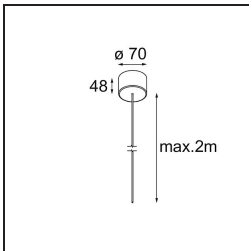

- **13720209** Power Feed Canopy Surface DE (Incl. Power Feed Cable 2000) White Structure
- **13720232** Power Feed Canopy Surface DE (Incl. Power Feed Cable 2000) Black Structure