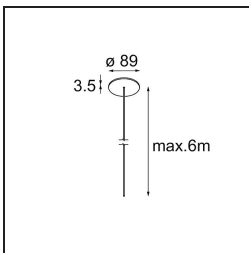

Date
Customer
Project
Type

Geometry Suspended Adjustable 672x672 1x LED 3000K DE Black Structure - Black Structure

Specifications

Material	13750156
Light Source Type	LED
LED Type	GEOMETRY 24V LED DISC
LED technology	LED flexible PCB
CRI	Min. 90
Colour Temperature	3000K
Lifetime	L80B10 @50,000 Hours
Number of Light Sources	1
CIE flux code	47 78 95 100 100
Binning (SDCM)	3
Light Direction	Up, Down
Optic	Optic foil
Measured beam angle (°)	112.0
Input Voltage	24Vdc
Electrical Class	III
IP Rating	20
Glow wire rating (°C)	650
Indoor/Outdoor	Indoor
Application	Ceiling
Mounting	Suspended
Distance to Lighted Object (m)	0,1
Primary Colour & Primary Finish	Black, Structure
Secondary Colour & Secondary Finish	Black, Structure
Gross weight (g)	13150.0
Delivered lumens (lm)	2018
Efficacy (lm/W)	96
Glare rating	20

TM30 & CRI diagram

Light distribution & beam diagram

Installation Accessories

- **11061032** Suspension 4000 Geometry 672x672/672x1288 (4) Black Structure
- **11061009** Suspension 4000 Geometry 672x672/672x1288 (4) White Structure

- **11061132** Suspension 8000 Geometry 672x672/672x1288 (4) Black Structure
- **11061109** Suspension 8000 Geometry 672x672/672x1288 (4) White Structure

- **13720009** Power Feed Canopy Recessed DE (Incl. Power Feed Cable 2000) White Structure
- **13720032** Power Feed Canopy Recessed DE (Incl. Power Feed Cable 2000) Black Structure