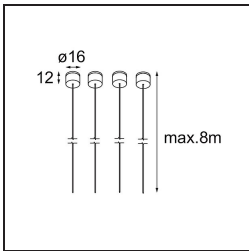

- **11061132** Suspension 8000 Geometry 672x672/672x1288 (4) Black Structure
- **11061109** Suspension 8000 Geometry 672x672/672x1288 (4) White Structure