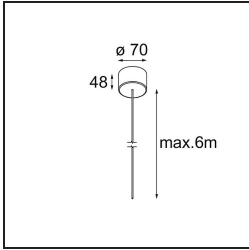

- 13720309 Power Feed Canopy Surface DE (Incl. Power Feed Cable 6000) White Structure
- 13720332 Power Feed Canopy Surface DE (Incl. Power Feed Cable 6000) Black Structure