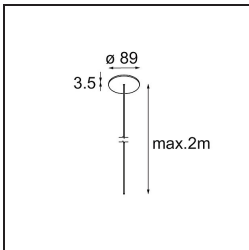

Date
Customer
Project
Type

Geometry Suspended Adjustable 672x672 1x LED 3000K DE Black Structure - Black Chrome

Specifications

Material	13750135
Light Source Type	LED
LED Type	GEOMETRY 24V LED DISC
LED technology	LED flexible PCB
CRI	Min. 90
Colour Temperature	3000K
Lifetime	L80B10 @50,000 Hours
Number of Light Sources	1
CIE flux code	47 78 95 100 100
Binning (SDCM)	3
Light Direction	Up, Down
Optic	Optic foil
Measured beam angle (°)	112.0
Input Voltage	24Vdc
Electrical Class	III
IP Rating	20
Glow wire rating (°C)	650
Indoor/Outdoor	Indoor
Application	Ceiling
Mounting	Suspended
Distance to Lighted Object (m)	0,1
Primary Colour & Primary Finish	Black, Structure
Secondary Colour & Secondary Finish	Black, Chrome
Gross weight (g)	13850.0
Delivered lumens (lm)	2018
Efficacy (lm/W)	96
Glare rating	20

TM30 & CRI diagram

Light distribution & beam diagram

Diagrams

Installation Accessories

- **11061032** Suspension 4000 Geometry 672x672/672x1288 (4) Black Structure
- **11061009** Suspension 4000 Geometry 672x672/672x1288 (4) White Structure

- **11061132** Suspension 8000 Geometry 672x672/672x1288 (4) Black Structure
- **11061109** Suspension 8000 Geometry 672x672/672x1288 (4) White Structure

- **13720009** Power Feed Canopy Recessed DE (Incl. Power Feed Cable 2000) White Structure
- **13720032** Power Feed Canopy Recessed DE (Incl. Power Feed Cable 2000) Black Structure