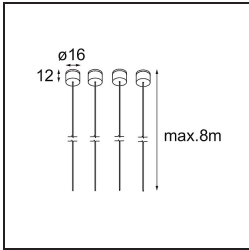

Specifications

Material	13750135
Light Source Type	LED
LED Type	GEOMETRY 24V LED DISC
LED technology	LED flexible PCB
CRI	Min. 90
Colour Temperature	3000K
Lifetime	L80B10 @50,000 Hours
Number of Light Sources	1
CIE flux code	47 78 95 100 100
Binning (SDCM)	3
Light Direction	Up, Down
Optic	Optic foil
Measured beam angle (°)	112.0
Input Voltage	24Vdc
Electrical Class	III
IP Rating	20
Glow wire rating (°C)	650
Indoor/Outdoor	Indoor
Application	Ceiling
Mounting	Suspended
Distance to Lighted Object (m)	0,1
Primary Colour & Primary Finish	Black, Structure
Secondary Colour & Secondary Finish	Black, Chrome
Gross weight (g)	13850.0
Luminous flux per lamp (lm)	2018
Efficacy (lm/W)	96
Glare rating	20

TM30 & CRI diagram

Light distribution & beam diagram

Installation Accessories

- **11061032** Suspension 4000 Geometry 672x672/672x1288 (4) Black Structure
- **11061009** Suspension 4000 Geometry 672x672/672x1288 (4) White Structure

- **11061132** Suspension 8000 Geometry 672x672/672x1288 (4) Black Structure
- **11061109** Suspension 8000 Geometry 672x672/672x1288 (4) White Structure

- **13720009** Power Feed Canopy Recessed DE (Incl. Power Feed Cable 2000) White Structure
- **13720032** Power Feed Canopy Recessed DE (Incl. Power Feed Cable 2000) Black Structure