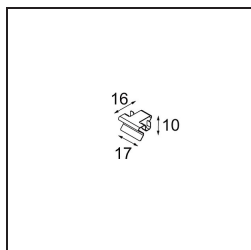

- **13750000** Connection Mechanical Geometry

■ Choose a required accessory