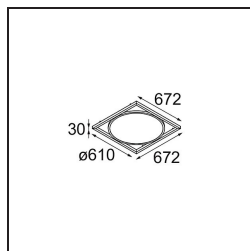

### Specifications

|                                     |                       |
|-------------------------------------|-----------------------|
| Material                            | 13750135              |
| Light Source Type                   | LED                   |
| LED Type                            | GEOMETRY 24V LED DISC |
| LED technology                      | LED flexible PCB      |
| CRI                                 | Min. 90               |
| Colour Temperature                  | 3000K                 |
| Lifetime                            | L80B10 @50,000 Hours  |
| Number of Light Sources             | 1                     |
| CIE flux code                       | 47 78 95 100 100      |
| Binning (SDCM)                      | 3                     |
| Light Direction                     | Up, Down              |
| Optic                               | Optic foil            |
| Measured beam angle (°)             | 112.0                 |
| Input Voltage                       | 24Vdc                 |
| Electrical Class                    | III                   |
| IP Rating                           | 20                    |
| Glow wire rating (°C)               | 650                   |
| Indoor/Outdoor                      | Indoor                |
| Application                         | Ceiling               |
| Mounting                            | Suspended             |
| Distance to Lighted Object (m)      | 0,1                   |
| Primary Colour & Primary Finish     | Black, Structure      |
| Secondary Colour & Secondary Finish | Black, Chrome         |
| Gross weight (g)                    | 13850.0               |
| Delivered lumens (lm)               | 2018                  |
| Efficacy (lm/W)                     | 96                    |
| Glare rating                        | 20                    |