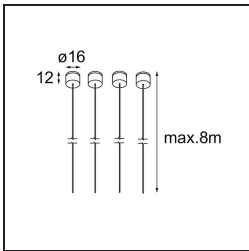

Date
Customer
Project
Type

Geometry Suspended Adjustable 672x672 1x LED 3000K DE Black Structure - Black Chrome

Specifications

Material	13750135
Light Source Type	LED
LED Type	GEOMETRY 24V LED DISC
LED technology	LED flexible PCB
CRI	Min. 90
Colour Temperature	3000K
Lifetime	L80B10 @50,000 Hours
Number of Light Sources	1
CIE flux code	47 78 95 100 100
Binning (SDCM)	3
Light Direction	Up, Down
Optic	Optic foil
Measured beam angle (°)	112.0
Input Voltage	24Vdc
Electrical Class	III
IP Rating	20
Glow wire rating (°C)	650
Indoor/Outdoor	Indoor
Application	Ceiling
Mounting	Suspended
Distance to Lighted Object (m)	0,1
Primary Colour & Primary Finish	Black, Structure
Secondary Colour & Secondary Finish	Black, Chrome
Gross weight (g)	13850.0
Delivered lumens (lm)	2018
Efficacy (lm/W)	96
Glare rating	20

TM30 & CRI diagram

Light distribution & beam diagram

Diagrams

Installation Accessories

- **11061032** Suspension 4000 Geometry 672x672/672x1288 (4) Black Structure
- **11061009** Suspension 4000 Geometry 672x672/672x1288 (4) White Structure

- **11061132** Suspension 8000 Geometry 672x672/672x1288 (4) Black Structure
- **11061109** Suspension 8000 Geometry 672x672/672x1288 (4) White Structure

- **13720009** Power Feed Canopy Recessed DE (Incl. Power Feed Cable 2000) White Structure
- **13720032** Power Feed Canopy Recessed DE (Incl. Power Feed Cable 2000) Black Structure