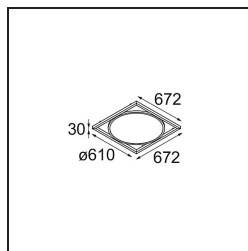

Geometry Suspended Adjustable 672x672 1x LED 3000K DE Black Structure - Black Chrome

Geometry is a pendant luminaire that offers general lighting. Its light panel can pivot 360° around an axis, hidden by a frame that's either circular or square. The beauty of this full rotation is that you can go from direct to indirect light in one single flip. A rectangular frame holding two panels will please those who long for twinning with light. Enjoy the impossible lightness of Geometry!

Specifications

Material	13750135
Light Source Type	LED
LED Type	GEOMETRY 24V LED DISC
LED technology	LED flexible PCB
CRI	Min. 90
Colour Temperature	3000K
Lifetime	L80B10 @50,000 Hours
Number of Light Sources	1
CIE flux code	47 78 95 100 100
Binning (SDCM)	3
Light Direction	Up, Down
Optic	Optic foil
Measured beam angle (°)	112.0
Input Voltage	24Vdc
Electrical Class	III
IP Rating	20
Glow wire rating (°C)	650
Indoor/Outdoor	Indoor
Application	Ceiling
Mounting	Suspended
Distance to Lighted Object (m)	0,1
Primary Colour & Primary Finish	Black, Structure
Secondary Colour & Secondary Finish	Black, Chrome
Gross weight (g)	13850.0
Luminous flux per lamp (lm)	2018
Efficacy (lm/W)	96
Glare rating	20

- **11061132** Suspension 8000 Geometry 672x672/672x1288 (4) Black Structure
- **11061109** Suspension 8000 Geometry 672x672/672x1288 (4) White Structure

- **13720009** Power Feed Canopy Recessed DE (Incl. Power Feed Cable 2000) White Structure
- **13720032** Power Feed Canopy Recessed DE (Incl. Power Feed Cable 2000) Black Structure