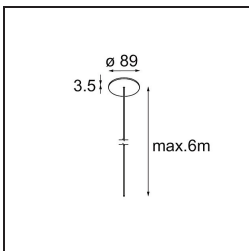

Date
Customer
Project
Type

Geometry Suspended Adjustable 672x672 1x LED 3000K DE Black Structure - Black Chrome

Specifications

Material	13750135
Light Source Type	LED
LED Type	GEOMETRY 24V LED DISC
LED technology	LED flexible PCB
CRI	Min. 90
Colour Temperature	3000K
Lifetime	L80B10 @50,000 Hours
Number of Light Sources	1
CIE flux code	47 78 95 100 100
Binning (SDCM)	3
Light Direction	Up, Down
Optic	Optic foil
Measured beam angle (°)	112.0
Input Voltage	24Vdc
Electrical Class	III
IP Rating	20
Glow wire rating (°C)	650
Indoor/Outdoor	Indoor
Application	Ceiling
Mounting	Suspended
Distance to Lighted Object (m)	0,1
Primary Colour & Primary Finish	Black, Structure
Secondary Colour & Secondary Finish	Black, Chrome
Gross weight (g)	13850.0
Delivered lumens (lm)	2018
Efficacy (lm/W)	96
Glare rating	20

TM30 & CRI diagram

Light distribution & beam diagram

Diagrams

Installation Accessories

- **11061032** Suspension 4000 Geometry 672x672/672x1288 (4) Black Structure
- **11061009** Suspension 4000 Geometry 672x672/672x1288 (4) White Structure

- **11061132** Suspension 8000 Geometry 672x672/672x1288 (4) Black Structure
- **11061109** Suspension 8000 Geometry 672x672/672x1288 (4) White Structure

- **13720009** Power Feed Canopy Recessed DE (Incl. Power Feed Cable 2000) White Structure
- **13720032** Power Feed Canopy Recessed DE (Incl. Power Feed Cable 2000) Black Structure