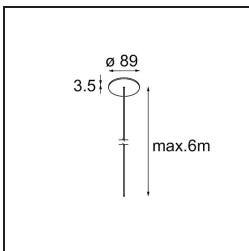

- **13720109** Power Feed Canopy Recessed DE (Incl. Power Feed Cable 6000) White Structure
- **13720132** Power Feed Canopy Recessed DE (Incl. Power Feed Cable 6000) Black Structure