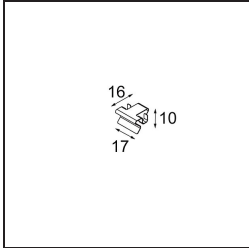

- 13750000 Connection Mechanical Geometry

Choose a required accessory