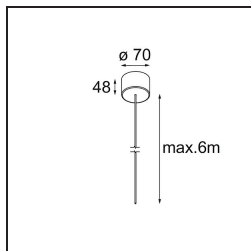

- **13720309** Power Feed Canopy Surface DE (Incl. Power Feed Cable 6000) White Structure
- **13720332** Power Feed Canopy Surface DE (Incl. Power Feed Cable 6000) Black Structure