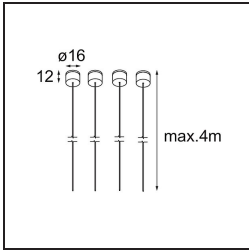

Installation Accessories

- **11061032** Suspension 4000 Geometry 672x672/672x1288 (4) Black Structure
- **11061009** Suspension 4000 Geometry 672x672/672x1288 (4) White Structure