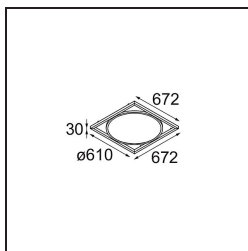

Date
Customer
Project
Type

Geometry Suspended Adjustable 672x672 1x LED 3000K DE Black Structure - Black Chrome

Specifications

Material	13750135
Light Source Type	LED
LED Type	GEOMETRY 24V LED DISC
LED technology	LED flexible PCB
CRI	Min. 90
Colour Temperature	3000K
Lifetime	L80B10 @50,000 Hours
Number of Light Sources	1
CIE flux code	47 78 95 100 100
Binning (SDCM)	3
Light Direction	Up, Down
Optic	Optic foil
Measured beam angle (°)	112.0
Input Voltage	24Vdc
Electrical Class	III
IP Rating	20
Glow wire rating (°C)	650
Indoor/Outdoor	Indoor
Application	Ceiling
Mounting	Suspended
Distance to Lighted Object (m)	0,1
Primary Colour & Primary Finish	Black, Structure
Secondary Colour & Secondary Finish	Black, Chrome
Gross weight (g)	13850.0
Delivered lumens (lm)	2018
Efficacy (lm/W)	96
Glare rating	20

Geometry is a pendant luminaire that offers general lighting. Its light panel can pivot 360° around an axis, hidden by a frame that's either circular or square. The beauty of this full rotation is that you can go from direct to indirect light in one single flip. A rectangular frame holding two panels will please those who long for twinning with light. Enjoy the impossible lightness of Geometry!

- **11061132** Suspension 8000 Geometry 672x672/672x1288 (4) Black Structure
- **11061109** Suspension 8000 Geometry 672x672/672x1288 (4) White Structure

- **13720009** Power Feed Canopy Recessed DE (Incl. Power Feed Cable 2000) White Structure
- **13720032** Power Feed Canopy Recessed DE (Incl. Power Feed Cable 2000) Black Structure