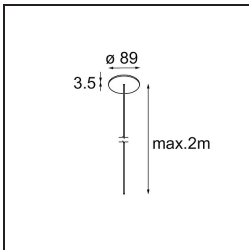

- **13720009** Power Feed Canopy Recessed DE (Incl. Power Feed Cable 2000) White Structure
- **13720032** Power Feed Canopy Recessed DE (Incl. Power Feed Cable 2000) Black Structure