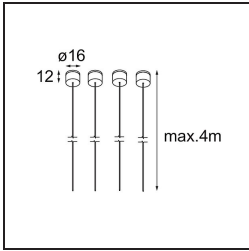

Date
Customer
Project
Type

Geometry Suspended Adjustable 672x672 1x LED 3000K DE Black Structure - Black Chrome

Specifications

Material	13750135
Light Source Type	LED
LED Type	GEOMETRY 24V LED DISC
LED technology	LED flexible PCB
CRI	Min. 90
Colour Temperature	3000K
Lifetime	L80B10 @50,000 Hours
Number of Light Sources	1
CIE flux code	47 78 95 100 100
Binning (SDCM)	3
Light Direction	Up, Down
Optic	Optic foil
Measured beam angle (°)	112.0
Input Voltage	24Vdc
Electrical Class	III
IP Rating	20
Glow wire rating (°C)	650
Indoor/Outdoor	Indoor
Application	Ceiling
Mounting	Suspended
Distance to Lighted Object (m)	0,1
Primary Colour & Primary Finish	Black, Structure
Secondary Colour & Secondary Finish	Black, Chrome
Gross weight (g)	13850.0
Delivered lumens (lm)	2018
Efficacy (lm/W)	96
Glare rating	20

TM30 & CRI diagram

Light distribution & beam diagram

Diagrams

Installation Accessories

- **11061032** Suspension 4000 Geometry 672x672/672x1288 (4) Black Structure
- **11061009** Suspension 4000 Geometry 672x672/672x1288 (4) White Structure

- **11061132** Suspension 8000 Geometry 672x672/672x1288 (4) Black Structure
- **11061109** Suspension 8000 Geometry 672x672/672x1288 (4) White Structure

- **13720009** Power Feed Canopy Recessed DE (Incl. Power Feed Cable 2000) White Structure
- **13720032** Power Feed Canopy Recessed DE (Incl. Power Feed Cable 2000) Black Structure