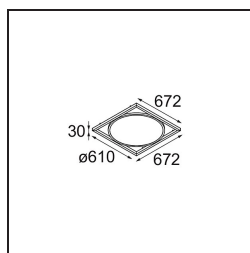

*Geometry Suspended Adjustable 672x672 1x LED 3000K DE White Structure - White Structure*

**Specifications**

Material	13750109
Light Source Type	LED
LED Type	GEOMETRY 24V LED DISC
LED technology	LED flexible PCB
CRI	Min. 90
Colour Temperature	3000K
Lifetime	L80B10 @50,000 Hours
Number of Light Sources	1
CIE flux code	47 79 95 100 100
Binning (SDCM)	3
Light Direction	Up, Down
Optic	Optic foil
Measured beam angle (°)	112.0
Input Voltage	24Vdc
Electrical Class	III
IP Rating	20
Glow wire rating (°C)	650
Indoor/Outdoor	Indoor
Application	Ceiling
Mounting	Suspended
Distance to Lighted Object (m)	0,1
Primary Colour & Primary Finish	White, Structure
Secondary Colour & Secondary Finish	White, Structure
Gross weight (g)	13150.0
Luminous flux per lamp (lm)	2317
Efficacy (lm/W)	110
Glare rating	20

- **11061132** Suspension 8000 Geometry 672x672/672x1288 (4) Black Structure
- **11061109** Suspension 8000 Geometry 672x672/672x1288 (4) White Structure

- **13720009** Power Feed Canopy Recessed DE (Incl. Power Feed Cable 2000) White Structure
- **13720032** Power Feed Canopy Recessed DE (Incl. Power Feed Cable 2000) Black Structure