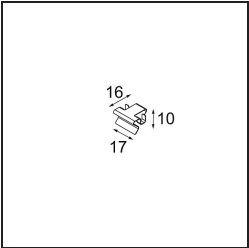

- **13750000** Connection Mechanical Geometry

- Choose a required accessory