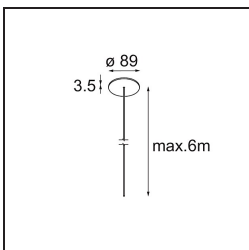

*Geometry Suspended Adjustable 672x672 1x LED 3000K DE White Structure - White Structure*

**Specifications**

Material	13750109
Light Source Type	LED
LED Type	GEOMETRY 24V LED DISC
LED technology	LED flexible PCB
CRI	Min. 90
Colour Temperature	3000K
Lifetime	L80B10 @50,000 Hours
Number of Light Sources	1
CIE flux code	47 79 95 100 100
Binning (SDCM)	3
Light Direction	Up, Down
Optic	Optic foil
Measured beam angle (°)	112.0
Input Voltage	24Vdc
Electrical Class	III
IP Rating	20
Glow wire rating (°C)	650
Indoor/Outdoor	Indoor
Application	Ceiling
Mounting	Suspended
Distance to Lighted Object (m)	0,1
Primary Colour & Primary Finish	White, Structure
Secondary Colour & Secondary Finish	White, Structure
Gross weight (g)	13150.0
Luminous flux per lamp (lm)	2317
Efficacy (lm/W)	110
Glare rating	20

**TM30 & CRI diagram**

**Light distribution & beam diagram**

Diagrams

**Installation Accessories**

- **11061032** Suspension 4000 Geometry 672x672/672x1288 (4) Black Structure
- **11061009** Suspension 4000 Geometry 672x672/672x1288 (4) White Structure

- **11061132** Suspension 8000 Geometry 672x672/672x1288 (4) Black Structure
- **11061109** Suspension 8000 Geometry 672x672/672x1288 (4) White Structure

- **13720009** Power Feed Canopy Recessed DE (Incl. Power Feed Cable 2000) White Structure
- **13720032** Power Feed Canopy Recessed DE (Incl. Power Feed Cable 2000) Black Structure