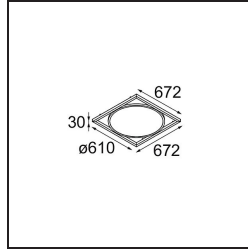

| |
|----------|
| Date |
| Customer |
| Project |
| Type |

Geometry Suspended Adjustable 672x672 1x LED 3000K DE White Structure - White Structure

Specifications

| | |
|-------------------------------------|-----------------------|
| Material | 13750109 |
| Light Source Type | LED |
| LED Type | GEOMETRY 24V LED DISC |
| LED technology | LED flexible PCB |
| CRI | Min. 90 |
| Colour Temperature | 3000K |
| Lifetime | L80B10 @50,000 Hours |
| Number of Light Sources | 1 |
| CIE flux code | 47 79 95 100 100 |
| Binning (SDCM) | 3 |
| Light Direction | Up, Down |
| Optic | Optic foil |
| Measured beam angle (°) | 112.0 |
| Input Voltage | 24Vdc |
| Electrical Class | III |
| IP Rating | 20 |
| Glow wire rating (°C) | 650 |
| Indoor/Outdoor | Indoor |
| Application | Ceiling |
| Mounting | Suspended |
| Distance to Lighted Object (m) | 0,1 |
| Primary Colour & Primary Finish | White, Structure |
| Secondary Colour & Secondary Finish | White, Structure |
| Gross weight (g) | 13150.0 |
| Delivered lumens (lm) | 2317 |
| Efficacy (lm/W) | 110 |
| Glare rating | 20 |

Geometry is a pendant luminaire that offers general lighting. Its light panel can pivot 360° around an axis, hidden by a frame that's either circular or square. The beauty of this full rotation is that you can go from direct to indirect light in one single flip. A rectangular frame holding two panels will please those who long for twinning with light. Enjoy the impossible lightness of Geometry!

- **11061132** Suspension 8000 Geometry 672x672/672x1288 (4) Black Structure
- **11061109** Suspension 8000 Geometry 672x672/672x1288 (4) White Structure

- **13720009** Power Feed Canopy Recessed DE (Incl. Power Feed Cable 2000) White Structure
- **13720032** Power Feed Canopy Recessed DE (Incl. Power Feed Cable 2000) Black Structure