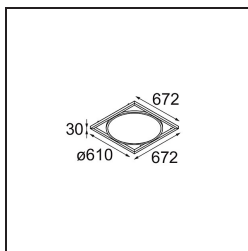

Date
Customer
Project
Type

Geometry Suspended Adjustable 672x672 1x LED 3000K DE White Structure - White Structure

Specifications

Material	13750109
Light Source Type	LED
LED Type	GEOMETRY 24V LED DISC
LED technology	LED flexible PCB
CRI	Min. 90
Colour Temperature	3000K
Lifetime	L80B10 @50,000 Hours
Number of Light Sources	1
CIE flux code	47 79 95 100 100
Binning (SDCM)	3
Light Direction	Up, Down
Optic	Optic foil
Measured beam angle (°)	112.0
Input Voltage	24Vdc
Electrical Class	III
IP Rating	20
Glow wire rating (°C)	650
Indoor/Outdoor	Indoor
Application	Ceiling
Mounting	Suspended
Distance to Lighted Object (m)	0,1
Primary Colour & Primary Finish	White, Structure
Secondary Colour & Secondary Finish	White, Structure
Gross weight (g)	13150.0
Luminous flux per lamp (lm)	2317
Efficacy (lm/W)	110
Glare rating	20

Geometry is a pendant luminaire that offers general lighting. Its light panel can pivot 360° around an axis, hidden by a frame that's either circular or square. The beauty of this full rotation is that you can go from direct to indirect light in one single flip. A rectangular frame holding two panels will please those who long for twinning with light. Enjoy the impossible lightness of Geometry!

- **11061132** Suspension 8000 Geometry 672x672/672x1288 (4) Black Structure
- **11061109** Suspension 8000 Geometry 672x672/672x1288 (4) White Structure

- **13720009** Power Feed Canopy Recessed DE (Incl. Power Feed Cable 2000) White Structure
- **13720032** Power Feed Canopy Recessed DE (Incl. Power Feed Cable 2000) Black Structure