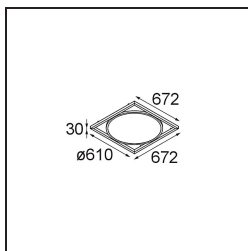

Date
Customer
Project
Type

Geometry Suspended Adjustable 672x672 1x LED 3000K DE White Structure - White Structure

Specifications

Material	13750109
Light Source Type	LED
LED Type	GEOMETRY 24V LED DISC
LED technology	LED flexible PCB
CRI	Min. 90
Colour Temperature	3000K
Lifetime	L80B10 @50,000 Hours
Number of Light Sources	1
CIE flux code	47 79 95 100 100
Binning (SDCM)	3
Light Direction	Up, Down
Optic	Optic foil
Measured beam angle (°)	112.0
Input Voltage	24Vdc
Electrical Class	III
IP Rating	20
Glow wire rating (°C)	650
Indoor/Outdoor	Indoor
Application	Ceiling
Mounting	Suspended
Distance to Lighted Object (m)	0,1
Primary Colour & Primary Finish	White, Structure
Secondary Colour & Secondary Finish	White, Structure
Gross weight (g)	13150.0
Luminous flux per lamp (lm)	2317
Efficacy (lm/W)	110
Glare rating	20

Geometry is a pendant luminaire that offers general lighting. Its light panel can pivot 360° around an axis, hidden by a frame that's either circular or square. The beauty of this full rotation is that you can go from direct to indirect light in one single flip. A rectangular frame holding two panels will please those who long for twinning with light. Enjoy the impossible lightness of Geometry!

- **11061132** Suspension 8000 Geometry 672x672/672x1288 (4) Black Structure
- **11061109** Suspension 8000 Geometry 672x672/672x1288 (4) White Structure

- **13720009** Power Feed Canopy Recessed DE (Incl. Power Feed Cable 2000) White Structure
- **13720032** Power Feed Canopy Recessed DE (Incl. Power Feed Cable 2000) Black Structure