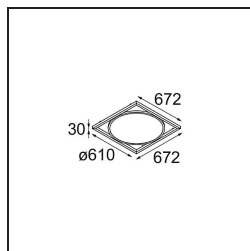

Date
Customer
Project
Type

Geometry Suspended Adjustable 672x672 1x LED 3000K DE White Structure - White Structure

Specifications

Material	13750109
Light Source Type	LED
LED Type	GEOMETRY 24V LED DISC
LED technology	LED flexible PCB
CRI	Min. 90
Colour Temperature	3000K
Lifetime	L80B10 @50,000 Hours
Number of Light Sources	1
CIE flux code	47 79 95 100 100
Binning (SDCM)	3
Light Direction	Up, Down
Optic	Optic foil
Measured beam angle (°)	112.0
Input Voltage	24Vdc
Electrical Class	III
IP Rating	20
Glow wire rating (°C)	650
Indoor/Outdoor	Indoor
Application	Ceiling
Mounting	Suspended
Distance to Lighted Object (m)	0,1
Primary Colour & Primary Finish	White, Structure
Secondary Colour & Secondary Finish	White, Structure
Gross weight (g)	13150.0
Delivered lumens (lm)	2317
Efficacy (lm/W)	110
Glare rating	20

Geometry is a pendant luminaire that offers general lighting. Its light panel can pivot 360° around an axis, hidden by a frame that's either circular or square. The beauty of this full rotation is that you can go from direct to indirect light in one single flip. A rectangular frame holding two panels will please those who long for twinning with light. Enjoy the impossible lightness of Geometry!

- **11061132** Suspension 8000 Geometry 672x672/672x1288 (4) Black Structure
- **11061109** Suspension 8000 Geometry 672x672/672x1288 (4) White Structure

- **13720009** Power Feed Canopy Recessed DE (Incl. Power Feed Cable 2000) White Structure
- **13720032** Power Feed Canopy Recessed DE (Incl. Power Feed Cable 2000) Black Structure