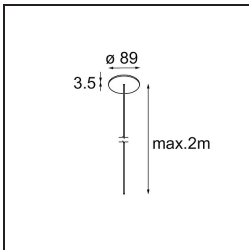

Date
Customer
Project
Type

Geometry Suspended Adjustable 672x672 1x LED 3000K DE White Structure - White Structure

Specifications

Material	13750109
Light Source Type	LED
LED Type	GEOMETRY 24V LED DISC
LED technology	LED flexible PCB
CRI	Min. 90
Colour Temperature	3000K
Lifetime	L80B10 @50,000 Hours
Number of Light Sources	1
CIE flux code	47 79 95 100 100
Binning (SDCM)	3
Light Direction	Up, Down
Optic	Optic foil
Measured beam angle (°)	112.0
Input Voltage	24Vdc
Electrical Class	III
IP Rating	20
Glow wire rating (°C)	650
Indoor/Outdoor	Indoor
Application	Ceiling
Mounting	Suspended
Distance to Lighted Object (m)	0,1
Primary Colour & Primary Finish	White, Structure
Secondary Colour & Secondary Finish	White, Structure
Gross weight (g)	13150.0
Delivered lumens (lm)	2317
Efficacy (lm/W)	110
Glare rating	20

TM30 & CRI diagram

Light distribution & beam diagram

Installation Accessories

- **11061032** Suspension 4000 Geometry 672x672/672x1288 (4) Black Structure
- **11061009** Suspension 4000 Geometry 672x672/672x1288 (4) White Structure

- **11061132** Suspension 8000 Geometry 672x672/672x1288 (4) Black Structure
- **11061109** Suspension 8000 Geometry 672x672/672x1288 (4) White Structure

- **13720009** Power Feed Canopy Recessed DE (Incl. Power Feed Cable 2000) White Structure
- **13720032** Power Feed Canopy Recessed DE (Incl. Power Feed Cable 2000) Black Structure