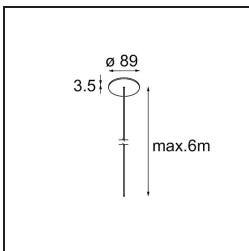

Date
Customer
Project
Type

Geometry Suspended Adjustable 672x672 1x LED 3000K DE White Structure - White Structure

Specifications

Material	13750109
Light Source Type	LED
LED Type	GEOMETRY 24V LED DISC
LED technology	LED flexible PCB
CRI	Min. 90
Colour Temperature	3000K
Lifetime	L80B10 @50,000 Hours
Number of Light Sources	1
CIE flux code	47 79 95 100 100
Binning (SDCM)	3
Light Direction	Up, Down
Optic	Optic foil
Measured beam angle (°)	112.0
Input Voltage	24Vdc
Electrical Class	III
IP Rating	20
Glow wire rating (°C)	650
Indoor/Outdoor	Indoor
Application	Ceiling
Mounting	Suspended
Distance to Lighted Object (m)	0,1
Primary Colour & Primary Finish	White, Structure
Secondary Colour & Secondary Finish	White, Structure
Gross weight (g)	13150.0
Delivered lumens (lm)	2317
Efficacy (lm/W)	110
Glare rating	20

TM30 & CRI diagram

Light distribution & beam diagram

Installation Accessories

- **11061032** Suspension 4000 Geometry 672x672/672x1288 (4) Black Structure
- **11061009** Suspension 4000 Geometry 672x672/672x1288 (4) White Structure

- **11061132** Suspension 8000 Geometry 672x672/672x1288 (4) Black Structure
- **11061109** Suspension 8000 Geometry 672x672/672x1288 (4) White Structure

- **13720009** Power Feed Canopy Recessed DE (Incl. Power Feed Cable 2000) White Structure
- **13720032** Power Feed Canopy Recessed DE (Incl. Power Feed Cable 2000) Black Structure