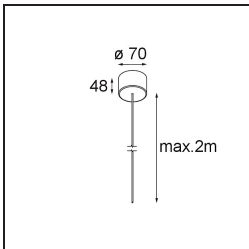

- **13720209** Power Feed Canopy Surface DE (Incl. Power Feed Cable 2000) White Structure
- **13720232** Power Feed Canopy Surface DE (Incl. Power Feed Cable 2000) Black Structure