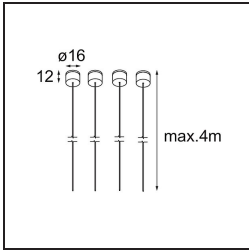

Date
Customer
Project
Type

Geometry Suspended Adjustable 672x672 1x LED 3000K DE White Structure - White Structure

Specifications

Material	13750109
Light Source Type	LED
LED Type	GEOMETRY 24V LED DISC
LED technology	LED flexible PCB
CRI	Min. 90
Colour Temperature	3000K
Lifetime	L80B10 @50,000 Hours
Number of Light Sources	1
CIE flux code	47 79 95 100 100
Binning (SDCM)	3
Light Direction	Up, Down
Optic	Optic foil
Measured beam angle (°)	112.0
Input Voltage	24Vdc
Electrical Class	III
IP Rating	20
Glow wire rating (°C)	650
Indoor/Outdoor	Indoor
Application	Ceiling
Mounting	Suspended
Distance to Lighted Object (m)	0,1
Primary Colour & Primary Finish	White, Structure
Secondary Colour & Secondary Finish	White, Structure
Gross weight (g)	13150.0
Delivered lumens (lm)	2317
Efficacy (lm/W)	110
Glare rating	20

Geometry is a pendant luminaire that offers general lighting. Its light panel can pivot 360° around an axis, hidden by a frame that's either circular or square. The beauty of this full rotation is that you can go from direct to indirect light in one single flip. A rectangular frame holding two panels will please those who long for twinning with light. Enjoy the impossible lightness of Geometry!

TM30 & CRI diagram

Light distribution & beam diagram

Installation Accessories

- **11061032** Suspension 4000 Geometry 672x672/672x1288 (4) Black Structure
- **11061009** Suspension 4000 Geometry 672x672/672x1288 (4) White Structure

- **11061132** Suspension 8000 Geometry 672x672/672x1288 (4) Black Structure
- **11061109** Suspension 8000 Geometry 672x672/672x1288 (4) White Structure

- **13720009** Power Feed Canopy Recessed DE (Incl. Power Feed Cable 2000) White Structure
- **13720032** Power Feed Canopy Recessed DE (Incl. Power Feed Cable 2000) Black Structure