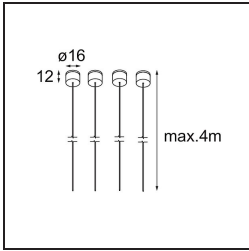

| |
|----------|
| Date |
| Customer |
| Project |
| Type |

Geometry Suspended Adjustable 672x672 1x LED 3000K DE White Structure - White Structure

Specifications

| | |
|-------------------------------------|-----------------------|
| Material | 13750109 |
| Light Source Type | LED |
| LED Type | GEOMETRY 24V LED DISC |
| LED technology | LED flexible PCB |
| CRI | Min. 90 |
| Colour Temperature | 3000K |
| Lifetime | L80B10 @50,000 Hours |
| Number of Light Sources | 1 |
| CIE flux code | 47 79 95 100 100 |
| Binning (SDCM) | 3 |
| Light Direction | Up, Down |
| Optic | Optic foil |
| Measured beam angle (°) | 112.0 |
| Input Voltage | 24Vdc |
| Electrical Class | III |
| IP Rating | 20 |
| Glow wire rating (°C) | 650 |
| Indoor/Outdoor | Indoor |
| Application | Ceiling |
| Mounting | Suspended |
| Distance to Lighted Object (m) | 0,1 |
| Primary Colour & Primary Finish | White, Structure |
| Secondary Colour & Secondary Finish | White, Structure |
| Gross weight (g) | 13150.0 |
| Delivered lumens (lm) | 2317 |
| Efficacy (lm/W) | 110 |
| Glare rating | 20 |

TM30 & CRI diagram

Light distribution & beam diagram

Diagrams

Installation Accessories

- **11061032** Suspension 4000 Geometry 672x672/672x1288 (4) Black Structure
- **11061009** Suspension 4000 Geometry 672x672/672x1288 (4) White Structure

- **11061132** Suspension 8000 Geometry 672x672/672x1288 (4) Black Structure
- **11061109** Suspension 8000 Geometry 672x672/672x1288 (4) White Structure

- **13720009** Power Feed Canopy Recessed DE (Incl. Power Feed Cable 2000) White Structure
- **13720032** Power Feed Canopy Recessed DE (Incl. Power Feed Cable 2000) Black Structure