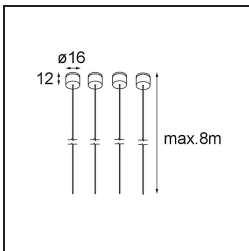

Date
Customer
Project
Type

Geometry Suspended Adjustable 672x672 1x LED 3000K DE White Structure - White Structure

Specifications

Material	13750109
Light Source Type	LED
LED Type	GEOMETRY 24V LED DISC
LED technology	LED flexible PCB
CRI	Min. 90
Colour Temperature	3000K
Lifetime	L80B10 @50,000 Hours
Number of Light Sources	1
CIE flux code	47 79 95 100 100
Binning (SDCM)	3
Light Direction	Up, Down
Optic	Optic foil
Measured beam angle (°)	112.0
Input Voltage	24Vdc
Electrical Class	III
IP Rating	20
Glow wire rating (°C)	650
Indoor/Outdoor	Indoor
Application	Ceiling
Mounting	Suspended
Distance to Lighted Object (m)	0,1
Primary Colour & Primary Finish	White, Structure
Secondary Colour & Secondary Finish	White, Structure
Gross weight (g)	13150.0
Luminous flux per lamp (lm)	2317
Efficacy (lm/W)	110
Glare rating	20

TM30 & CRI diagram

Light distribution & beam diagram

Installation Accessories

- **11061032** Suspension 4000 Geometry 672x672/672x1288 (4) Black Structure
- **11061009** Suspension 4000 Geometry 672x672/672x1288 (4) White Structure

- **11061132** Suspension 8000 Geometry 672x672/672x1288 (4) Black Structure
- **11061109** Suspension 8000 Geometry 672x672/672x1288 (4) White Structure

- **13720009** Power Feed Canopy Recessed DE (Incl. Power Feed Cable 2000) White Structure
- **13720032** Power Feed Canopy Recessed DE (Incl. Power Feed Cable 2000) Black Structure