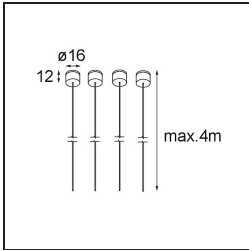

Date
Customer
Project
Type

Geometry Suspended Adjustable 672x672 1x LED 3000K DE White Structure - White Structure

Specifications

Material	13750109
Light Source Type	LED
LED Type	GEOMETRY 24V LED DISC
LED technology	LED flexible PCB
CRI	Min. 90
Colour Temperature	3000K
Lifetime	L80B10 @50,000 Hours
Number of Light Sources	1
CIE flux code	47 79 95 100 100
Binning (SDCM)	3
Light Direction	Up, Down
Optic	Optic foil
Measured beam angle (°)	112.0
Input Voltage	24Vdc
Electrical Class	III
IP Rating	20
Glow wire rating (°C)	650
Indoor/Outdoor	Indoor
Application	Ceiling
Mounting	Suspended
Distance to Lighted Object (m)	0,1
Primary Colour & Primary Finish	White, Structure
Secondary Colour & Secondary Finish	White, Structure
Gross weight (g)	13150.0
Luminous flux per lamp (lm)	2317
Efficacy (lm/W)	110
Glare rating	20

Geometry is a pendant luminaire that offers general lighting. Its light panel can pivot 360° around an axis, hidden by a frame that's either circular or square. The beauty of this full rotation is that you can go from direct to indirect light in one single flip. A rectangular frame holding two panels will please those who long for twinning with light. Enjoy the impossible lightness of Geometry!

TM30 & CRI diagram

Light distribution & beam diagram

Installation Accessories

- **11061032** Suspension 4000 Geometry 672x672/672x1288 (4) Black Structure
- **11061009** Suspension 4000 Geometry 672x672/672x1288 (4) White Structure

- **11061132** Suspension 8000 Geometry 672x672/672x1288 (4) Black Structure
- **11061109** Suspension 8000 Geometry 672x672/672x1288 (4) White Structure

- **13720009** Power Feed Canopy Recessed DE (Incl. Power Feed Cable 2000) White Structure
- **13720032** Power Feed Canopy Recessed DE (Incl. Power Feed Cable 2000) Black Structure