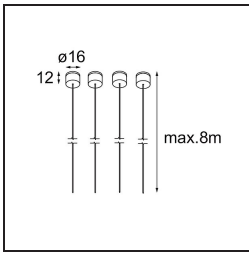

Date
Customer
Project
Type

Geometry Suspended Adjustable 672x672 1x LED 3000K DE White Structure - White Structure

Specifications

Material	13750109
Light Source Type	LED
LED Type	GEOMETRY 24V LED DISC
LED technology	LED flexible PCB
CRI	Min. 90
Colour Temperature	3000K
Lifetime	L80B10 @50,000 Hours
Number of Light Sources	1
CIE flux code	47 79 95 100 100
Binning (SDCM)	3
Light Direction	Up, Down
Optic	Optic foil
Measured beam angle (°)	112.0
Input Voltage	24Vdc
Electrical Class	III
IP Rating	20
Glow wire rating (°C)	650
Indoor/Outdoor	Indoor
Application	Ceiling
Mounting	Suspended
Distance to Lighted Object (m)	0,1
Primary Colour & Primary Finish	White, Structure
Secondary Colour & Secondary Finish	White, Structure
Gross weight (g)	13150.0
Delivered lumens (lm)	2317
Efficacy (lm/W)	110
Glare rating	20

Geometry is a pendant luminaire that offers general lighting. Its light panel can pivot 360° around an axis, hidden by a frame that's either circular or square. The beauty of this full rotation is that you can go from direct to indirect light in one single flip. A rectangular frame holding two panels will please those who long for twinning with light. Enjoy the impossible lightness of Geometry!

TM30 & CRI diagram

Light distribution & beam diagram

Diagrams

Installation Accessories

- **11061032** Suspension 4000 Geometry 672x672/672x1288 (4) Black Structure
- **11061009** Suspension 4000 Geometry 672x672/672x1288 (4) White Structure

- **11061132** Suspension 8000 Geometry 672x672/672x1288 (4) Black Structure
- **11061109** Suspension 8000 Geometry 672x672/672x1288 (4) White Structure

- **13720009** Power Feed Canopy Recessed DE (Incl. Power Feed Cable 2000) White Structure
- **13720032** Power Feed Canopy Recessed DE (Incl. Power Feed Cable 2000) Black Structure