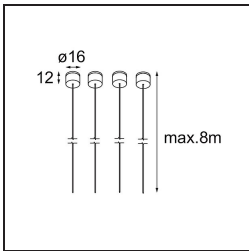

Date
Customer
Project
Type

Geometry Suspended Adjustable 672x672 1x LED 3000K DE White Structure - White Structure

Specifications

Material	13750109
Light Source Type	LED
LED Type	GEOMETRY 24V LED DISC
LED technology	LED flexible PCB
CRI	Min. 90
Colour Temperature	3000K
Lifetime	L80B10 @50,000 Hours
Number of Light Sources	1
CIE flux code	47 79 95 100 100
Binning (SDCM)	3
Light Direction	Up, Down
Optic	Optic foil
Measured beam angle (°)	112.0
Input Voltage	24Vdc
Electrical Class	III
IP Rating	20
Glow wire rating (°C)	650
Indoor/Outdoor	Indoor
Application	Ceiling
Mounting	Suspended
Distance to Lighted Object (m)	0,1
Primary Colour & Primary Finish	White, Structure
Secondary Colour & Secondary Finish	White, Structure
Gross weight (g)	13150.0
Delivered lumens (lm)	2317
Efficacy (lm/W)	110
Glare rating	20

TM30 & CRI diagram

Light distribution & beam diagram

Installation Accessories

- **11061032** Suspension 4000 Geometry 672x672/672x1288 (4) Black Structure
- **11061009** Suspension 4000 Geometry 672x672/672x1288 (4) White Structure

- **11061132** Suspension 8000 Geometry 672x672/672x1288 (4) Black Structure
- **11061109** Suspension 8000 Geometry 672x672/672x1288 (4) White Structure

- **13720009** Power Feed Canopy Recessed DE (Incl. Power Feed Cable 2000) White Structure
- **13720032** Power Feed Canopy Recessed DE (Incl. Power Feed Cable 2000) Black Structure