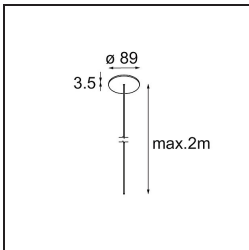

| |
|----------|
| Date |
| Customer |
| Project |
| Type |

Geometry Suspended Adjustable 672x672 1x LED 3000K DE White Structure - White Structure

Specifications

| | |
|-------------------------------------|-----------------------|
| Material | 13750109 |
| Light Source Type | LED |
| LED Type | GEOMETRY 24V LED DISC |
| LED technology | LED flexible PCB |
| CRI | Min. 90 |
| Colour Temperature | 3000K |
| Lifetime | L80B10 @50,000 Hours |
| Number of Light Sources | 1 |
| CIE flux code | 47 79 95 100 100 |
| Binning (SDCM) | 3 |
| Light Direction | Up, Down |
| Optic | Optic foil |
| Measured beam angle (°) | 112.0 |
| Input Voltage | 24Vdc |
| Electrical Class | III |
| IP Rating | 20 |
| Glow wire rating (°C) | 650 |
| Indoor/Outdoor | Indoor |
| Application | Ceiling |
| Mounting | Suspended |
| Distance to Lighted Object (m) | 0,1 |
| Primary Colour & Primary Finish | White, Structure |
| Secondary Colour & Secondary Finish | White, Structure |
| Gross weight (g) | 13150.0 |
| Delivered lumens (lm) | 2317 |
| Efficacy (lm/W) | 110 |
| Glare rating | 20 |

TM30 & CRI diagram

Light distribution & beam diagram

Diagrams

Installation Accessories

- **11061032** Suspension 4000 Geometry 672x672/672x1288 (4) Black Structure
- **11061009** Suspension 4000 Geometry 672x672/672x1288 (4) White Structure

- **11061132** Suspension 8000 Geometry 672x672/672x1288 (4) Black Structure
- **11061109** Suspension 8000 Geometry 672x672/672x1288 (4) White Structure

- **13720009** Power Feed Canopy Recessed DE (Incl. Power Feed Cable 2000) White Structure
- **13720032** Power Feed Canopy Recessed DE (Incl. Power Feed Cable 2000) Black Structure