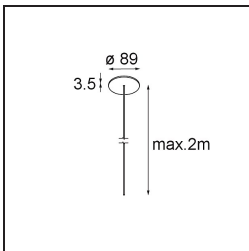

Date
Customer
Project
Type

Geometry Suspended Adjustable 672x672 1x LED 3000K DE White Structure - White Structure

Specifications

Material	13750109
Light Source Type	LED
LED Type	GEOMETRY 24V LED DISC
LED technology	LED flexible PCB
CRI	Min. 90
Colour Temperature	3000K
Lifetime	L80B10 @50,000 Hours
Number of Light Sources	1
CIE flux code	47 79 95 100 100
Binning (SDCM)	3
Light Direction	Up, Down
Optic	Optic foil
Measured beam angle (°)	112.0
Input Voltage	24Vdc
Electrical Class	III
IP Rating	20
Glow wire rating (°C)	650
Indoor/Outdoor	Indoor
Application	Ceiling
Mounting	Suspended
Distance to Lighted Object (m)	0,1
Primary Colour & Primary Finish	White, Structure
Secondary Colour & Secondary Finish	White, Structure
Gross weight (g)	13150.0
Luminous flux per lamp (lm)	2317
Efficacy (lm/W)	110
Glare rating	20

TM30 & CRI diagram

Light distribution & beam diagram

Installation Accessories

- **11061032** Suspension 4000 Geometry 672x672/672x1288 (4) Black Structure
- **11061009** Suspension 4000 Geometry 672x672/672x1288 (4) White Structure

- **11061132** Suspension 8000 Geometry 672x672/672x1288 (4) Black Structure
- **11061109** Suspension 8000 Geometry 672x672/672x1288 (4) White Structure

- **13720009** Power Feed Canopy Recessed DE (Incl. Power Feed Cable 2000) White Structure
- **13720032** Power Feed Canopy Recessed DE (Incl. Power Feed Cable 2000) Black Structure