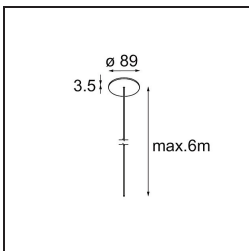

| |
|----------|
| Date |
| Customer |
| Project |
| Type |

Geometry Suspended Adjustable 672x672 1x LED 3000K DE White Structure - White Structure

Specifications

| | |
|-------------------------------------|-----------------------|
| Material | 13750109 |
| Light Source Type | LED |
| LED Type | GEOMETRY 24V LED DISC |
| LED technology | LED flexible PCB |
| CRI | Min. 90 |
| Colour Temperature | 3000K |
| Lifetime | L80B10 @50,000 Hours |
| Number of Light Sources | 1 |
| CIE flux code | 47 79 95 100 100 |
| Binning (SDCM) | 3 |
| Light Direction | Up, Down |
| Optic | Optic foil |
| Measured beam angle (°) | 112.0 |
| Input Voltage | 24Vdc |
| Electrical Class | III |
| IP Rating | 20 |
| Glow wire rating (°C) | 650 |
| Indoor/Outdoor | Indoor |
| Application | Ceiling |
| Mounting | Suspended |
| Distance to Lighted Object (m) | 0,1 |
| Primary Colour & Primary Finish | White, Structure |
| Secondary Colour & Secondary Finish | White, Structure |
| Gross weight (g) | 13150.0 |
| Delivered lumens (lm) | 2317 |
| Efficacy (lm/W) | 110 |
| Glare rating | 20 |

TM30 & CRI diagram

Light distribution & beam diagram

Diagrams

Installation Accessories

- **11061032** Suspension 4000 Geometry 672x672/672x1288 (4) Black Structure
- **11061009** Suspension 4000 Geometry 672x672/672x1288 (4) White Structure

- **11061132** Suspension 8000 Geometry 672x672/672x1288 (4) Black Structure
- **11061109** Suspension 8000 Geometry 672x672/672x1288 (4) White Structure

- **13720009** Power Feed Canopy Recessed DE (Incl. Power Feed Cable 2000) White Structure
- **13720032** Power Feed Canopy Recessed DE (Incl. Power Feed Cable 2000) Black Structure