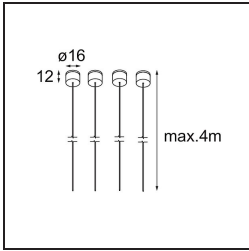

Date
Customer
Project
Type

Geometry Suspended Adjustable 672x672 1x LED 3000K DE White Structure - White Structure

Specifications

Material	13750109
Light Source Type	LED
LED Type	GEOMETRY 24V LED DISC
LED technology	LED flexible PCB
CRI	Min. 90
Colour Temperature	3000K
Lifetime	L80B10 @50,000 Hours
Number of Light Sources	1
CIE flux code	47 79 95 100 100
Binning (SDCM)	3
Light Direction	Up, Down
Optic	Optic foil
Measured beam angle (°)	112.0
Input Voltage	24Vdc
Electrical Class	III
IP Rating	20
Glow wire rating (°C)	650
Indoor/Outdoor	Indoor
Application	Ceiling
Mounting	Suspended
Distance to Lighted Object (m)	0,1
Primary Colour & Primary Finish	White, Structure
Secondary Colour & Secondary Finish	White, Structure
Gross weight (g)	13150.0
Delivered lumens (lm)	2317
Efficacy (lm/W)	110
Glare rating	20

TM30 & CRI diagram

Light distribution & beam diagram

Diagrams

Installation Accessories

- **11061032** Suspension 4000 Geometry 672x672/672x1288 (4) Black Structure
- **11061009** Suspension 4000 Geometry 672x672/672x1288 (4) White Structure

- **11061132** Suspension 8000 Geometry 672x672/672x1288 (4) Black Structure
- **11061109** Suspension 8000 Geometry 672x672/672x1288 (4) White Structure

- **13720009** Power Feed Canopy Recessed DE (Incl. Power Feed Cable 2000) White Structure
- **13720032** Power Feed Canopy Recessed DE (Incl. Power Feed Cable 2000) Black Structure