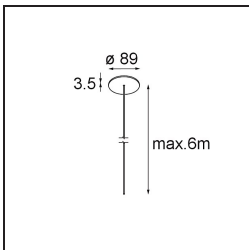

Date
Customer
Project
Type

Geometry Suspended Adjustable 672x672 1x LED 3000K DE White Structure - White Structure

Specifications

Material	13750109
Light Source Type	LED
LED Type	GEOMETRY 24V LED DISC
LED technology	LED flexible PCB
CRI	Min. 90
Colour Temperature	3000K
Lifetime	L80B10 @50,000 Hours
Number of Light Sources	1
CIE flux code	47 79 95 100 100
Binning (SDCM)	3
Light Direction	Up, Down
Optic	Optic foil
Measured beam angle (°)	112.0
Input Voltage	24Vdc
Electrical Class	III
IP Rating	20
Glow wire rating (°C)	650
Indoor/Outdoor	Indoor
Application	Ceiling
Mounting	Suspended
Distance to Lighted Object (m)	0,1
Primary Colour & Primary Finish	White, Structure
Secondary Colour & Secondary Finish	White, Structure
Gross weight (g)	13150.0
Luminous flux per lamp (lm)	2317
Efficacy (lm/W)	110
Glare rating	20

TM30 & CRI diagram

Light distribution & beam diagram

Installation Accessories

- **11061032** Suspension 4000 Geometry 672x672/672x1288 (4) Black Structure
- **11061009** Suspension 4000 Geometry 672x672/672x1288 (4) White Structure

- **11061132** Suspension 8000 Geometry 672x672/672x1288 (4) Black Structure
- **11061109** Suspension 8000 Geometry 672x672/672x1288 (4) White Structure

- **13720009** Power Feed Canopy Recessed DE (Incl. Power Feed Cable 2000) White Structure
- **13720032** Power Feed Canopy Recessed DE (Incl. Power Feed Cable 2000) Black Structure