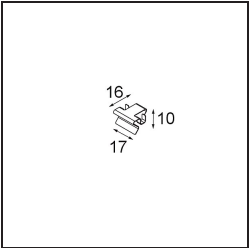

- **13750000** Connection Mechanical Geometry

- Choose a required accessory