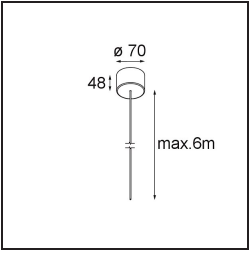

- **13720309** Power Feed Canopy Surface DE (Incl. Power Feed Cable 6000) White Structure
- **13720332** Power Feed Canopy Surface DE (Incl. Power Feed Cable 6000) Black Structure