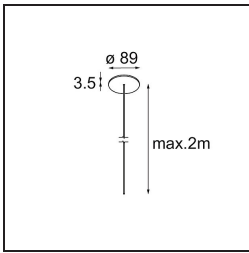

Date
Customer
Project
Type

Geometry Suspended Adjustable 672x672 1x LED 3000K DE White Structure - White Structure

Specifications

Material	13750109
Light Source Type	LED
LED Type	GEOMETRY 24V LED DISC
LED technology	LED flexible PCB
CRI	Min. 90
Colour Temperature	3000K
Lifetime	L80B10 @50,000 Hours
Number of Light Sources	1
CIE flux code	47 79 95 100 100
Binning (SDCM)	3
Light Direction	Up, Down
Optic	Optic foil
Measured beam angle (°)	112.0
Input Voltage	24Vdc
Electrical Class	III
IP Rating	20
Glow wire rating (°C)	650
Indoor/Outdoor	Indoor
Application	Ceiling
Mounting	Suspended
Distance to Lighted Object (m)	0,1
Primary Colour & Primary Finish	White, Structure
Secondary Colour & Secondary Finish	White, Structure
Gross weight (g)	13150.0
Delivered lumens (lm)	2317
Efficacy (lm/W)	110
Glare rating	20

TM30 & CRI diagram

Light distribution & beam diagram

Diagrams

Installation Accessories

- **11061032** Suspension 4000 Geometry 672x672/672x1288 (4) Black Structure
- **11061009** Suspension 4000 Geometry 672x672/672x1288 (4) White Structure

- **11061132** Suspension 8000 Geometry 672x672/672x1288 (4) Black Structure
- **11061109** Suspension 8000 Geometry 672x672/672x1288 (4) White Structure

- **13720009** Power Feed Canopy Recessed DE (Incl. Power Feed Cable 2000) White Structure
- **13720032** Power Feed Canopy Recessed DE (Incl. Power Feed Cable 2000) Black Structure