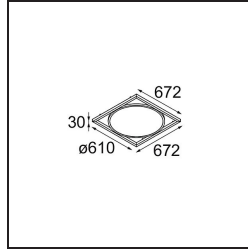

Date
Customer
Project
Type

Geometry Suspended Adjustable 672x672 1x LED 3000K DE White Structure - White Structure

Specifications

Material	13750109
Light Source Type	LED
LED Type	GEOMETRY 24V LED DISC
LED technology	LED flexible PCB
CRI	Min. 90
Colour Temperature	3000K
Lifetime	L80B10 @50,000 Hours
Number of Light Sources	1
CIE flux code	47 79 95 100 100
Binning (SDCM)	3
Light Direction	Up, Down
Optic	Optic foil
Measured beam angle (°)	112.0
Input Voltage	24Vdc
Electrical Class	III
IP Rating	20
Glow wire rating (°C)	650
Indoor/Outdoor	Indoor
Application	Ceiling
Mounting	Suspended
Distance to Lighted Object (m)	0,1
Primary Colour & Primary Finish	White, Structure
Secondary Colour & Secondary Finish	White, Structure
Gross weight (g)	13150.0
Delivered lumens (lm)	2317
Efficacy (lm/W)	110
Glare rating	20

Geometry is a pendant luminaire that offers general lighting. Its light panel can pivot 360° around an axis, hidden by a frame that's either circular or square. The beauty of this full rotation is that you can go from direct to indirect light in one single flip. A rectangular frame holding two panels will please those who long for twinning with light. Enjoy the impossible lightness of Geometry!

- **11061132** Suspension 8000 Geometry 672x672/672x1288 (4) Black Structure
- **11061109** Suspension 8000 Geometry 672x672/672x1288 (4) White Structure

- **13720009** Power Feed Canopy Recessed DE (Incl. Power Feed Cable 2000) White Structure
- **13720032** Power Feed Canopy Recessed DE (Incl. Power Feed Cable 2000) Black Structure