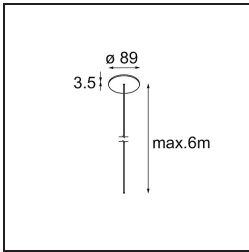

Date
Customer
Project
Type

Geometry Suspended Adjustable 672x672 1x LED 3000K DE White Structure - White Structure

Specifications

Material	13750109
Light Source Type	LED
LED Type	GEOMETRY 24V LED DISC
LED technology	LED flexible PCB
CRI	Min. 90
Colour Temperature	3000K
Lifetime	L80B10 @50,000 Hours
Number of Light Sources	1
CIE flux code	47 79 95 100 100
Binning (SDCM)	3
Light Direction	Up, Down
Optic	Optic foil
Measured beam angle (°)	112.0
Input Voltage	24Vdc
Electrical Class	III
IP Rating	20
Glow wire rating (°C)	650
Indoor/Outdoor	Indoor
Application	Ceiling
Mounting	Suspended
Distance to Lighted Object (m)	0,1
Primary Colour & Primary Finish	White, Structure
Secondary Colour & Secondary Finish	White, Structure
Gross weight (g)	13150.0
Delivered lumens (lm)	2317
Efficacy (lm/W)	110
Glare rating	20

TM30 & CRI diagram

Light distribution & beam diagram

Diagrams

Installation Accessories

- **11061032** Suspension 4000 Geometry 672x672/672x1288 (4) Black Structure
- **11061009** Suspension 4000 Geometry 672x672/672x1288 (4) White Structure

- **11061132** Suspension 8000 Geometry 672x672/672x1288 (4) Black Structure
- **11061109** Suspension 8000 Geometry 672x672/672x1288 (4) White Structure

- **13720009** Power Feed Canopy Recessed DE (Incl. Power Feed Cable 2000) White Structure
- **13720032** Power Feed Canopy Recessed DE (Incl. Power Feed Cable 2000) Black Structure