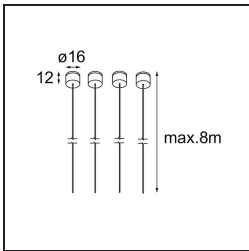

| |
|----------|
| Date |
| Customer |
| Project |
| Type |

Geometry Suspended Adjustable 672x672 1x LED 3000K DE White Structure - White Structure

Specifications

| | |
|-------------------------------------|-----------------------|
| Material | 13750109 |
| Light Source Type | LED |
| LED Type | GEOMETRY 24V LED DISC |
| LED technology | LED flexible PCB |
| CRI | Min. 90 |
| Colour Temperature | 3000K |
| Lifetime | L80B10 @50,000 Hours |
| Number of Light Sources | 1 |
| CIE flux code | 47 79 95 100 100 |
| Binning (SDCM) | 3 |
| Light Direction | Up, Down |
| Optic | Optic foil |
| Measured beam angle (°) | 112.0 |
| Input Voltage | 24Vdc |
| Electrical Class | III |
| IP Rating | 20 |
| Glow wire rating (°C) | 650 |
| Indoor/Outdoor | Indoor |
| Application | Ceiling |
| Mounting | Suspended |
| Distance to Lighted Object (m) | 0,1 |
| Primary Colour & Primary Finish | White, Structure |
| Secondary Colour & Secondary Finish | White, Structure |
| Gross weight (g) | 13150.0 |
| Delivered lumens (lm) | 2317 |
| Efficacy (lm/W) | 110 |
| Glare rating | 20 |

TM30 & CRI diagram

Light distribution & beam diagram

Diagrams

Installation Accessories

- **11061032** Suspension 4000 Geometry 672x672/672x1288 (4) Black Structure
- **11061009** Suspension 4000 Geometry 672x672/672x1288 (4) White Structure

- **11061132** Suspension 8000 Geometry 672x672/672x1288 (4) Black Structure
- **11061109** Suspension 8000 Geometry 672x672/672x1288 (4) White Structure

- **13720009** Power Feed Canopy Recessed DE (Incl. Power Feed Cable 2000) White Structure
- **13720032** Power Feed Canopy Recessed DE (Incl. Power Feed Cable 2000) Black Structure