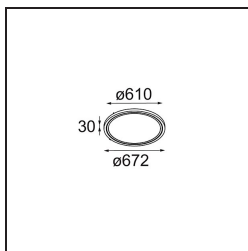

Geometry Suspended Adjustable 672 1x LED 3000K DE White Structure - Silver Chrome

Geometry is a pendant luminaire that offers general lighting. Its light panel can pivot 360° around an axis, hidden by a frame that's either circular or square. The beauty of this full rotation is that you can go from direct to indirect light in one single flip. A rectangular frame holding two panels will please those who long for twinning with light. Enjoy the impossible lightness of Geometry!

Specifications

Material	13750063
Light Source Type	LED
LED Type	GEOMETRY 24V LED DISC
LED technology	LED flexible PCB
CRI	Min. 90
Colour Temperature	3000K
Lifetime	L80B10 @50,000 Hours
Number of Light Sources	1
CIE flux code	47 79 95 100 100
Binning (SDCM)	3
Light Direction	Up, Down
Optic	Optic foil
Measured beam angle (°)	112.0
Input Voltage	24Vdc
Electrical Class	III
IP Rating	20
Glow wire rating (°C)	650
Indoor/Outdoor	Indoor
Application	Ceiling
Mounting	Suspended
Distance to Lighted Object (m)	0,1
Primary Colour & Primary Finish	White, Structure
Secondary Colour & Secondary Finish	Silver, Chrome
Gross weight (g)	13700.0
Luminous flux per lamp (lm)	2317
Efficacy (lm/W)	110
Glare rating	20