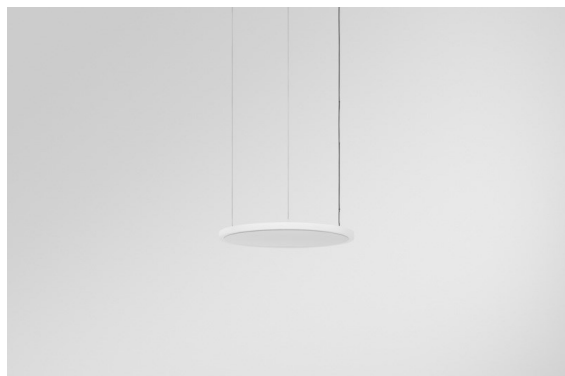

Geometry Suspended Adjustable 672 1x LED 3000K DE White Structure - Silver Chrome

Geometry is a pendant luminaire that offers general lighting. Its light panel can pivot 360° around an axis, hidden by a frame that's either circular or square. The beauty of this full rotation is that you can go from direct to indirect light in one single flip. A rectangular frame holding two panels will please those who long for twinning with light. Enjoy the impossible lightness of Geometry!

Specifications

Material	13750063
Light Source Type	LED
LED Type	GEOMETRY 24V LED DISC
LED technology	LED flexible PCB
CRI	Min. 90
Colour Temperature	3000K
Lifetime	L80B10 @50,000 Hours
Number of Light Sources	1
CIE flux code	47 79 95 100 100
Binning (SDCM)	3
Light Direction	Up, Down
Optic	Optic foil
Measured beam angle (°)	112.0
Input Voltage	24Vdc
Electrical Class	III
IP Rating	20
Glow wire rating (°C)	650
Indoor/Outdoor	Indoor
Application	Ceiling
Mounting	Suspended
Distance to Lighted Object (m)	0,1
Primary Colour & Primary Finish	White, Structure
Secondary Colour & Secondary Finish	Silver, Chrome
Gross weight (g)	13700.0
Luminous flux per lamp (lm)	2317
Efficacy (lm/W)	110
Glare rating	20