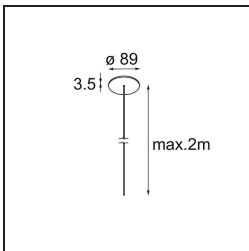

Specifications

Material	13750063
Light Source Type	LED
LED Type	GEOMETRY 24V LED DISC
LED technology	LED flexible PCB
CRI	Min. 90
Colour Temperature	3000K
Lifetime	L80B10 @50,000 Hours
Number of Light Sources	1
CIE flux code	47 79 95 100 100
Binning (SDCM)	3
Light Direction	Up, Down
Optic	Optic foil
Measured beam angle (°)	112.0
Input Voltage	24Vdc
Electrical Class	III
IP Rating	20
Glow wire rating (°C)	650
Indoor/Outdoor	Indoor
Application	Ceiling
Mounting	Suspended
Distance to Lighted Object (m)	0,1
Primary Colour & Primary Finish	White, Structure
Secondary Colour & Secondary Finish	Silver, Chrome
Gross weight (g)	13700.0
Luminous flux per lamp (lm)	2317
Efficacy (lm/W)	110
Glare rating	20

TM30 & CRI diagram

Light distribution & beam diagram

Installation Accessories

- **11060832** Suspension 4000 Geometry 672 (3) Black Structure
- **11060809** Suspension 4000 Geometry 672 (3) White Structure