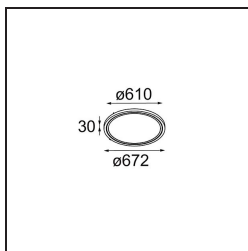

|          |
|----------|
| Date     |
| Customer |
| Project  |
| Type     |

*Geometry Suspended Adjustable 672 1x LED 3000K DE White Structure - Silver Chrome*

**Specifications**

|                                     |                       |
|-------------------------------------|-----------------------|
| Material                            | 13750063              |
| Light Source Type                   | LED                   |
| LED Type                            | GEOMETRY 24V LED DISC |
| LED technology                      | LED flexible PCB      |
| CRI                                 | Min. 90               |
| Colour Temperature                  | 3000K                 |
| Lifetime                            | L80B10 @50,000 Hours  |
| Number of Light Sources             | 1                     |
| CIE flux code                       | 47 79 95 100 100      |
| Binning (SDCM)                      | 3                     |
| Light Direction                     | Up, Down              |
| Optic                               | Optic foil            |
| Measured beam angle (°)             | 112.0                 |
| Input Voltage                       | 24Vdc                 |
| Electrical Class                    | III                   |
| IP Rating                           | 20                    |
| Glow wire rating (°C)               | 650                   |
| Indoor/Outdoor                      | Indoor                |
| Application                         | Ceiling               |
| Mounting                            | Suspended             |
| Distance to Lighted Object (m)      | 0,1                   |
| Primary Colour & Primary Finish     | White, Structure      |
| Secondary Colour & Secondary Finish | Silver, Chrome        |
| Gross weight (g)                    | 13700.0               |
| Delivered lumens (lm)               | 2317                  |
| Efficacy (lm/W)                     | 110                   |
| Glare rating                        | 20                    |