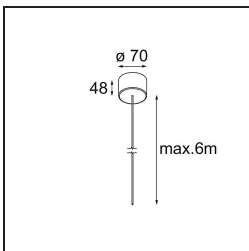

- **13720309** Power Feed Canopy Surface DE (Incl. Power Feed Cable 6000) White Structure
- **13720332** Power Feed Canopy Surface DE (Incl. Power Feed Cable 6000) Black Structure