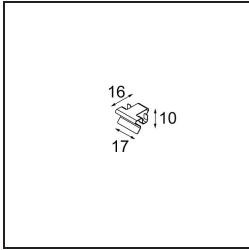

13750000 Connection Mechanical Geometry