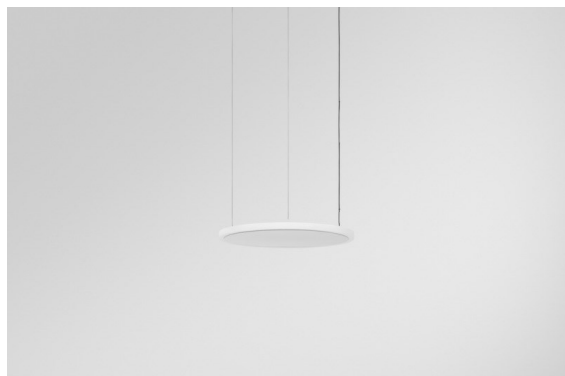

Date
Customer
Project
Type

Geometry Suspended Adjustable 672 1x LED 3000K DE White Structure - Silver Chrome

Specifications

Material	13750063
Light Source Type	LED
LED Type	GEOMETRY 24V LED DISC
LED technology	LED flexible PCB
CRI	Min. 90
Colour Temperature	3000K
Lifetime	L80B10 @50,000 Hours
Number of Light Sources	1
CIE flux code	47 79 95 100 100
Binning (SDCM)	3
Light Direction	Up, Down
Optic	Optic foil
Measured beam angle (°)	112.0
Input Voltage	24Vdc
Electrical Class	III
IP Rating	20
Glow wire rating (°C)	650
Indoor/Outdoor	Indoor
Application	Ceiling
Mounting	Suspended
Distance to Lighted Object (m)	0,1
Primary Colour & Primary Finish	White, Structure
Secondary Colour & Secondary Finish	Silver, Chrome
Gross weight (g)	13700.0
Delivered lumens (lm)	2317
Efficacy (lm/W)	110
Glare rating	20

Geometry is a pendant luminaire that offers general lighting. Its light panel can pivot 360° around an axis, hidden by a frame that's either circular or square. The beauty of this full rotation is that you can go from direct to indirect light in one single flip. A rectangular frame holding two panels will please those who long for twinning with light. Enjoy the impossible lightness of Geometry!