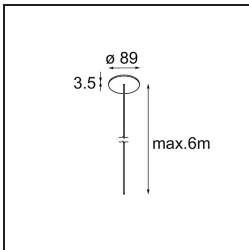

- **13720109** Power Feed Canopy Recessed DE (Incl. Power Feed Cable 6000) White Structure
- **13720132** Power Feed Canopy Recessed DE (Incl. Power Feed Cable 6000) Black Structure