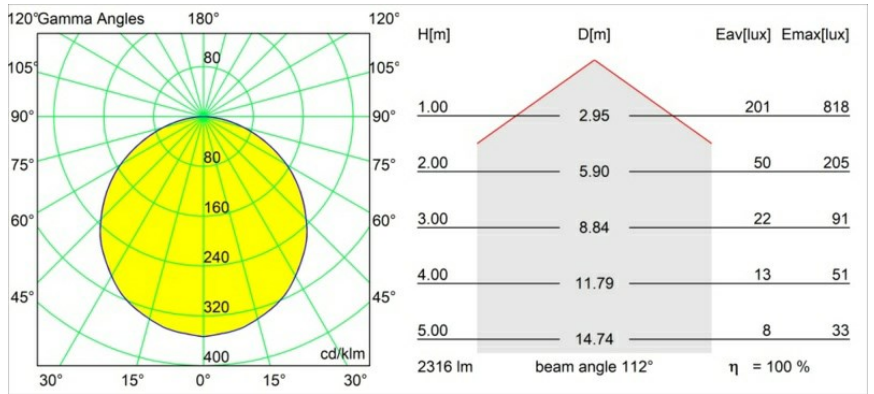

Light distribution & beam diagram