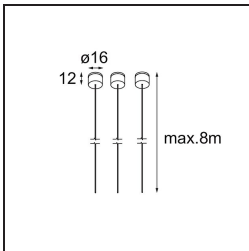

11060909 Suspension 8000 Geometry 672 (3) White Structure

11060932 Suspension 8000 Geometry 672 (3) Black Structure

Choose a required accessory