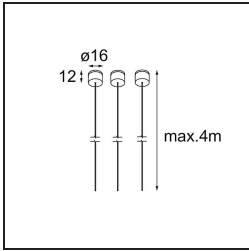

Installation Accessories

- **11060832** Suspension 4000 Geometry 672 (3) Black Structure
- **11060809** Suspension 4000 Geometry 672 (3) White Structure