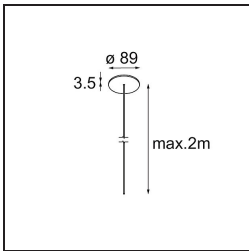

- **13720009** Power Feed Canopy Recessed DE (Incl. Power Feed Cable 2000) White Structure
- **13720032** Power Feed Canopy Recessed DE (Incl. Power Feed Cable 2000) Black Structure