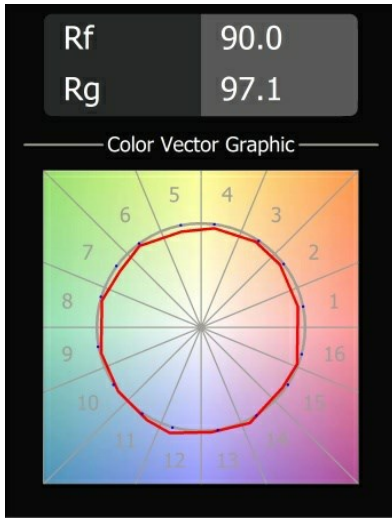

TM30 & CRI diagram