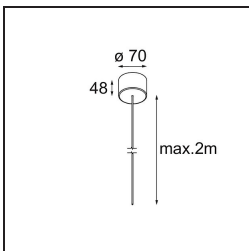

- **13720209** Power Feed Canopy Surface DE (Incl. Power Feed Cable 2000) White Structure
- **13720232** Power Feed Canopy Surface DE (Incl. Power Feed Cable 2000) Black Structure