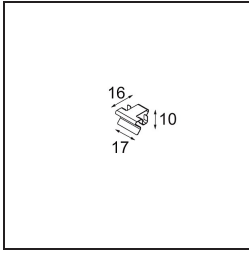

13750000 Connection Mechanical Geometry