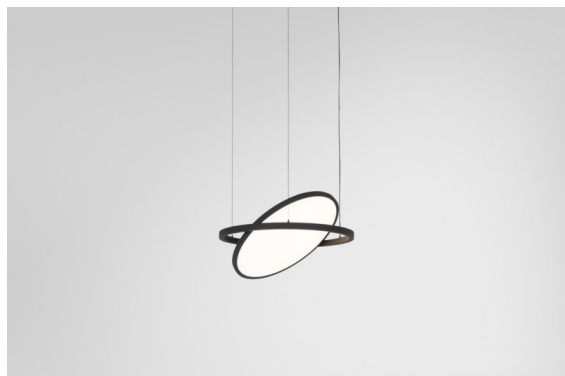

*Geometry Suspended Adjustable 672 1x LED 3000K DE Black Structure - Black Structure*

Geometry is a pendant luminaire that offers general lighting. Its light panel can pivot 360° around an axis, hidden by a frame that's either circular or square. The beauty of this full rotation is that you can go from direct to indirect light in one single flip. A rectangular frame holding two panels will please those who long for twinning with light. Enjoy the impossible lightness of Geometry!

**Specifications**

Material	13750056
Light Source Type	LED
LED Type	GEOMETRY 24V LED DISC
LED technology	LED flexible PCB
CRI	Min. 90
Colour Temperature	3000K
Lifetime	L80B10 @50,000 Hours
Number of Light Sources	1
CIE flux code	47 78 95 100 100
Binning (SDCM)	3
Light Direction	Up, Down
Optic	Optic foil
Measured beam angle (°)	112.0
Input Voltage	24Vdc
Electrical Class	III
IP Rating	20
Glow wire rating (°C)	650
Indoor/Outdoor	Indoor
Application	Ceiling
Mounting	Suspended
Distance to Lighted Object (m)	0,1
Primary Colour & Primary Finish	Black, Structure
Secondary Colour & Secondary Finish	Black, Structure
Gross weight (g)	13000.0
Luminous flux per lamp (lm)	2018
Efficacy (lm/W)	96
Glare rating	20