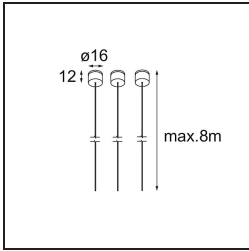

11060909 Suspension 8000 Geometry 672 (3) White Structure

11060932 Suspension 8000 Geometry 672 (3) Black Structure

Choose a required accessory