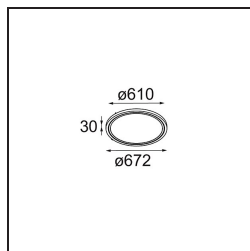

*Geometry Suspended Adjustable 672 1x LED 3000K DE Black Structure - Black Structure*

Geometry is a pendant luminaire that offers general lighting. Its light panel can pivot 360° around an axis, hidden by a frame that's either circular or square. The beauty of this full rotation is that you can go from direct to indirect light in one single flip. A rectangular frame holding two panels will please those who long for twinning with light. Enjoy the impossible lightness of Geometry!

**Specifications**

Material	13750056
Light Source Type	LED
LED Type	GEOMETRY 24V LED DISC
LED technology	LED flexible PCB
CRI	Min. 90
Colour Temperature	3000K
Lifetime	L80B10 @50,000 Hours
Number of Light Sources	1
CIE flux code	47 78 95 100 100
Binning (SDCM)	3
Light Direction	Up, Down
Optic	Optic foil
Measured beam angle (°)	112.0
Input Voltage	24Vdc
Electrical Class	III
IP Rating	20
Glow wire rating (°C)	650
Indoor/Outdoor	Indoor
Application	Ceiling
Mounting	Suspended
Distance to Lighted Object (m)	0,1
Primary Colour & Primary Finish	Black, Structure
Secondary Colour & Secondary Finish	Black, Structure
Gross weight (g)	13000.0
Luminous flux per lamp (lm)	2018
Efficacy (lm/W)	96
Glare rating	20