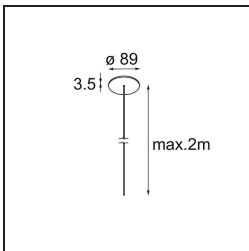

**Specifications**

Material	13750056
Light Source Type	LED
LED Type	GEOMETRY 24V LED DISC
LED technology	LED flexible PCB
CRI	Min. 90
Colour Temperature	3000K
Lifetime	L80B10 @50,000 Hours
Number of Light Sources	1
CIE flux code	47 78 95 100 100
Binning (SDCM)	3
Light Direction	Up, Down
Optic	Optic foil
Measured beam angle (°)	112.0
Input Voltage	24Vdc
Electrical Class	III
IP Rating	20
Glow wire rating (°C)	650
Indoor/Outdoor	Indoor
Application	Ceiling
Mounting	Suspended
Distance to Lighted Object (m)	0,1
Primary Colour & Primary Finish	Black, Structure
Secondary Colour & Secondary Finish	Black, Structure
Gross weight (g)	13000.0
Luminous flux per lamp (lm)	2018
Efficacy (lm/W)	96
Glare rating	20

**TM30 & CRI diagram**

**Light distribution & beam diagram**

**Installation Accessories**

- **11060832** Suspension 4000 Geometry 672 (3) Black Structure
- **11060809** Suspension 4000 Geometry 672 (3) White Structure