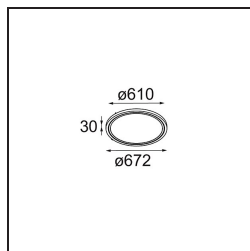

Specifications

Material	13750056
Light Source Type	LED
LED Type	GEOMETRY 24V LED DISC
LED technology	LED flexible PCB
CRI	Min. 90
Colour Temperature	3000K
Lifetime	L80B10 @50,000 Hours
Number of Light Sources	1
CIE flux code	47 78 95 100 100
Binning (SDCM)	3
Light Direction	Up, Down
Optic	Optic foil
Measured beam angle (°)	112.0
Input Voltage	24Vdc
Electrical Class	III
IP Rating	20
Glow wire rating (°C)	650
Indoor/Outdoor	Indoor
Application	Ceiling
Mounting	Suspended
Distance to Lighted Object (m)	0,1
Primary Colour & Primary Finish	Black, Structure
Secondary Colour & Secondary Finish	Black, Structure
Gross weight (g)	13000.0
Luminous flux per lamp (lm)	2018
Efficacy (lm/W)	96
Glare rating	20