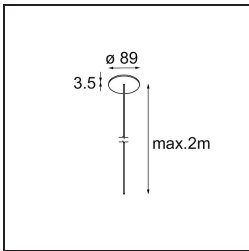

Specifications

Material	13750056
Light Source Type	LED
LED Type	GEOMETRY 24V LED DISC
LED technology	LED flexible PCB
CRI	Min. 90
Colour Temperature	3000K
Lifetime	L80B10 @50,000 Hours
Number of Light Sources	1
CIE flux code	47 78 95 100 100
Binning (SDCM)	3
Light Direction	Up, Down
Optic	Optic foil
Measured beam angle (°)	112.0
Input Voltage	24Vdc
Electrical Class	III
IP Rating	20
Glow wire rating (°C)	650
Indoor/Outdoor	Indoor
Application	Ceiling
Mounting	Suspended
Distance to Lighted Object (m)	0,1
Primary Colour & Primary Finish	Black, Structure
Secondary Colour & Secondary Finish	Black, Structure
Gross weight (g)	13000.0
Delivered lumens (lm)	2018
Efficacy (lm/W)	96
Glare rating	20

TM30 & CRI diagram

Light distribution & beam diagram

Installation Accessories

- **11060832** Suspension 4000 Geometry 672 (3) Black Structure
- **11060809** Suspension 4000 Geometry 672 (3) White Structure