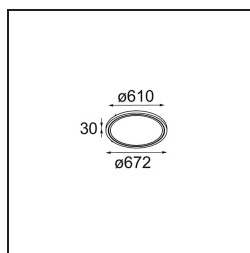

Specifications

Material	13750056
Light Source Type	LED
LED Type	GEOMETRY 24V LED DISC
LED technology	LED flexible PCB
CRI	Min. 90
Colour Temperature	3000K
Lifetime	L80B10 @50,000 Hours
Number of Light Sources	1
CIE flux code	47 78 95 100 100
Binning (SDCM)	3
Light Direction	Up, Down
Optic	Optic foil
Measured beam angle (°)	112.0
Input Voltage	24Vdc
Electrical Class	III
IP Rating	20
Glow wire rating (°C)	650
Indoor/Outdoor	Indoor
Application	Ceiling
Mounting	Suspended
Distance to Lighted Object (m)	0,1
Primary Colour & Primary Finish	Black, Structure
Secondary Colour & Secondary Finish	Black, Structure
Gross weight (g)	13000.0
Luminous flux per lamp (lm)	2018
Efficacy (lm/W)	96
Glare rating	20