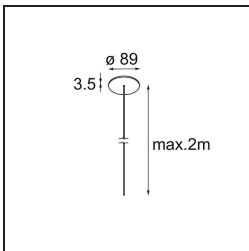

Specifications

Material	13750056
Light Source Type	LED
LED Type	GEOMETRY 24V LED DISC
LED technology	LED flexible PCB
CRI	Min. 90
Colour Temperature	3000K
Lifetime	L80B10 @50,000 Hours
Number of Light Sources	1
CIE flux code	47 78 95 100 100
Binning (SDCM)	3
Light Direction	Up, Down
Optic	Optic foil
Measured beam angle (°)	112.0
Input Voltage	24Vdc
Electrical Class	III
IP Rating	20
Glow wire rating (°C)	650
Indoor/Outdoor	Indoor
Application	Ceiling
Mounting	Suspended
Distance to Lighted Object (m)	0,1
Primary Colour & Primary Finish	Black, Structure
Secondary Colour & Secondary Finish	Black, Structure
Gross weight (g)	13000.0
Luminous flux per lamp (lm)	2018
Efficacy (lm/W)	96
Glare rating	20

TM30 & CRI diagram

Light distribution & beam diagram

Installation Accessories

- **11060832** Suspension 4000 Geometry 672 (3) Black Structure
- **11060809** Suspension 4000 Geometry 672 (3) White Structure