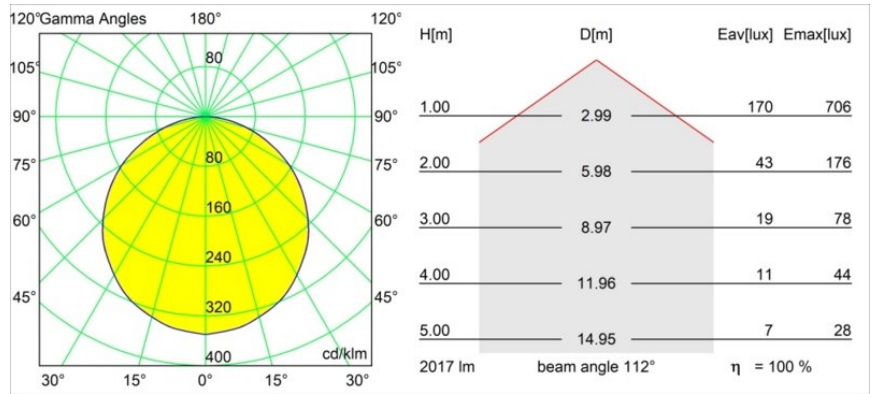

Light distribution & beam diagram