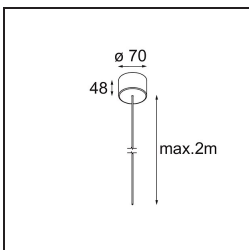

- **13720209** Power Feed Canopy Surface DE (Incl. Power Feed Cable 2000) White Structure
- **13720232** Power Feed Canopy Surface DE (Incl. Power Feed Cable 2000) Black Structure