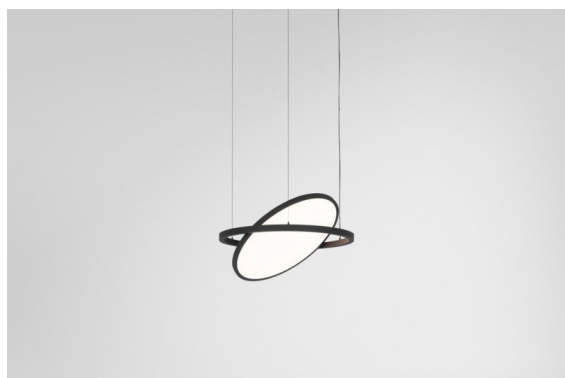

Geometry Suspended Adjustable 672 1x LED 3000K DE Black Structure - Black Structure

Geometry is a pendant luminaire that offers general lighting. Its light panel can pivot 360° around an axis, hidden by a frame that's either circular or square. The beauty of this full rotation is that you can go from direct to indirect light in one single flip. A rectangular frame holding two panels will please those who long for twinning with light. Enjoy the impossible lightness of Geometry!

Specifications

Material	13750056
Light Source Type	LED
LED Type	GEOMETRY 24V LED DISC
LED technology	LED flexible PCB
CRI	Min. 90
Colour Temperature	3000K
Lifetime	L80B10 @50,000 Hours
Number of Light Sources	1
CIE flux code	47 78 95 100 100
Binning (SDCM)	3
Light Direction	Up, Down
Optic	Optic foil
Measured beam angle (°)	112.0
Input Voltage	24Vdc
Electrical Class	III
IP Rating	20
Glow wire rating (°C)	650
Indoor/Outdoor	Indoor
Application	Ceiling
Mounting	Suspended
Distance to Lighted Object (m)	0,1
Primary Colour & Primary Finish	Black, Structure
Secondary Colour & Secondary Finish	Black, Structure
Gross weight (g)	13000.0
Luminous flux per lamp (lm)	2018
Efficacy (lm/W)	96
Glare rating	20