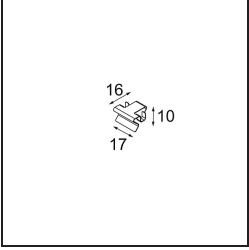

13750000 Connection Mechanical Geometry