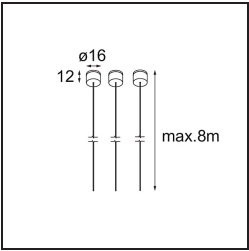

11060909 Suspension 8000 Geometry 672 (3) White Structure

11060932 Suspension 8000 Geometry 672 (3) Black Structure

Choose a required accessory