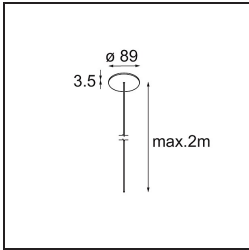

Specifications

Material	13750056
Light Source Type	LED
LED Type	GEOMETRY 24V LED DISC
LED technology	LED flexible PCB
CRI	Min. 90
Colour Temperature	3000K
Lifetime	L80B10 @50,000 Hours
Number of Light Sources	1
CIE flux code	47 78 95 100 100
Binning (SDCM)	3
Light Direction	Up, Down
Optic	Optic foil
Measured beam angle (°)	112.0
Input Voltage	24Vdc
Electrical Class	III
IP Rating	20
Glow wire rating (°C)	650
Indoor/Outdoor	Indoor
Application	Ceiling
Mounting	Suspended
Distance to Lighted Object (m)	0,1
Primary Colour & Primary Finish	Black, Structure
Secondary Colour & Secondary Finish	Black, Structure
Gross weight (g)	13000.0
Luminous flux per lamp (lm)	2018
Efficacy (lm/W)	96
Glare rating	20

TM30 & CRI diagram

Light distribution & beam diagram

Installation Accessories

- **11060832** Suspension 4000 Geometry 672 (3) Black Structure
- **11060809** Suspension 4000 Geometry 672 (3) White Structure