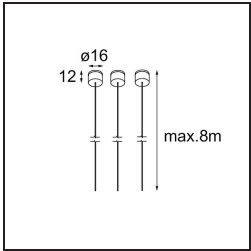

■ **11060909** Suspension 8000 Geometry 672 (3) White Structure

■ **11060932** Suspension 8000 Geometry 672 (3) Black Structure

■ Choose a required accessory