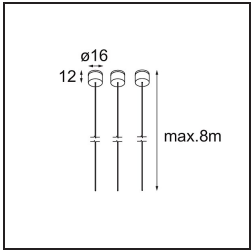

11060909 Suspension 8000 Geometry 672 (3) White Structure

11060932 Suspension 8000 Geometry 672 (3) Black Structure

Choose a required accessory