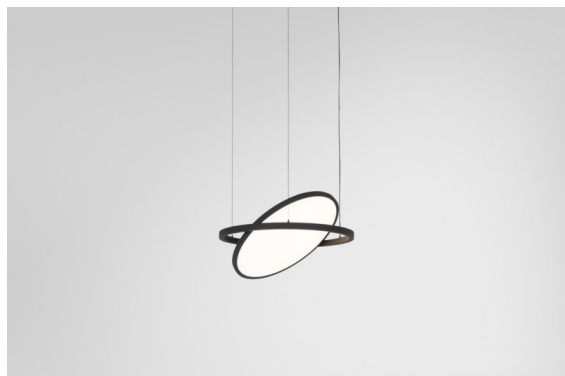

Geometry Suspended Adjustable 672 1x LED 3000K DE Black Structure - Black Structure

Geometry is a pendant luminaire that offers general lighting. Its light panel can pivot 360° around an axis, hidden by a frame that's either circular or square. The beauty of this full rotation is that you can go from direct to indirect light in one single flip. A rectangular frame holding two panels will please those who long for twinning with light. Enjoy the impossible lightness of Geometry!

Specifications

Material	13750056
Light Source Type	LED
LED Type	GEOMETRY 24V LED DISC
LED technology	LED flexible PCB
CRI	Min. 90
Colour Temperature	3000K
Lifetime	L80B10 @50,000 Hours
Number of Light Sources	1
CIE flux code	47 78 95 100 100
Binning (SDCM)	3
Light Direction	Up, Down
Optic	Optic foil
Measured beam angle (°)	112.0
Input Voltage	24Vdc
Electrical Class	III
IP Rating	20
Glow wire rating (°C)	650
Indoor/Outdoor	Indoor
Application	Ceiling
Mounting	Suspended
Distance to Lighted Object (m)	0,1
Primary Colour & Primary Finish	Black, Structure
Secondary Colour & Secondary Finish	Black, Structure
Gross weight (g)	13000.0
Luminous flux per lamp (lm)	2018
Efficacy (lm/W)	96
Glare rating	20