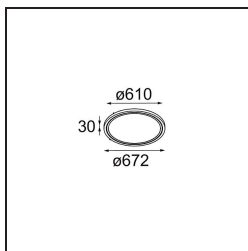

Date
Customer
Project
Type

Geometry Suspended Adjustable 672 1x LED 3000K DE Black Structure - Black Structure

Geometry is a pendant luminaire that offers general lighting. Its light panel can pivot 360° around an axis, hidden by a frame that's either circular or square. The beauty of this full rotation is that you can go from direct to indirect light in one single flip. A rectangular frame holding two panels will please those who long for twinning with light. Enjoy the impossible lightness of Geometry!

Specifications

Material	13750056
Light Source Type	LED
LED Type	GEOMETRY 24V LED DISC
LED technology	LED flexible PCB
CRI	Min. 90
Colour Temperature	3000K
Lifetime	L80B10 @50,000 Hours
Number of Light Sources	1
CIE flux code	47 78 95 100 100
Binning (SDCM)	3
Light Direction	Up, Down
Optic	Optic foil
Measured beam angle (°)	112.0
Input Voltage	24Vdc
Electrical Class	III
IP Rating	20
Glow wire rating (°C)	650
Indoor/Outdoor	Indoor
Application	Ceiling
Mounting	Suspended
Distance to Lighted Object (m)	0,1
Primary Colour & Primary Finish	Black, Structure
Secondary Colour & Secondary Finish	Black, Structure
Gross weight (g)	13000.0
Delivered lumens (lm)	2018
Efficacy (lm/W)	96
Glare rating	20