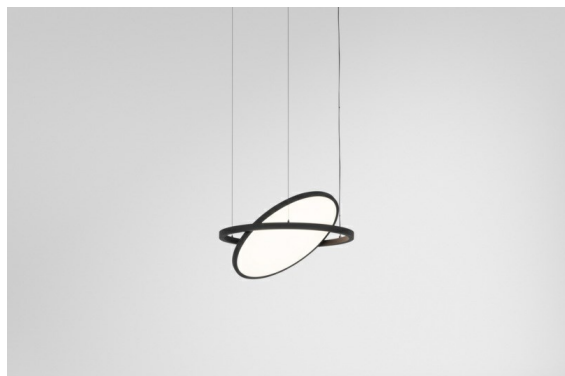

Date
Customer
Project
Type

Geometry Suspended Adjustable 672 1x LED 3000K DE Black Structure - Black Structure

Geometry is a pendant luminaire that offers general lighting. Its light panel can pivot 360° around an axis, hidden by a frame that's either circular or square. The beauty of this full rotation is that you can go from direct to indirect light in one single flip. A rectangular frame holding two panels will please those who long for twinning with light. Enjoy the impossible lightness of Geometry!

Specifications

Material	13750056
Light Source Type	LED
LED Type	GEOMETRY 24V LED DISC
LED technology	LED flexible PCB
CRI	Min. 90
Colour Temperature	3000K
Lifetime	L80B10 @50,000 Hours
Number of Light Sources	1
CIE flux code	47 78 95 100 100
Binning (SDCM)	3
Light Direction	Up, Down
Optic	Optic foil
Measured beam angle (°)	112.0
Input Voltage	24Vdc
Electrical Class	III
IP Rating	20
Glow wire rating (°C)	650
Indoor/Outdoor	Indoor
Application	Ceiling
Mounting	Suspended
Distance to Lighted Object (m)	0,1
Primary Colour & Primary Finish	Black, Structure
Secondary Colour & Secondary Finish	Black, Structure
Gross weight (g)	13000.0
Delivered lumens (lm)	2018
Efficacy (lm/W)	96
Glare rating	20