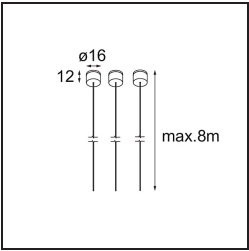

13750000 Connection Mechanical Geometry

- **11060909** Suspension 8000 Geometry 672 (3) White Structure
- **11060932** Suspension 8000 Geometry 672 (3) Black Structure

Choose a required accessory