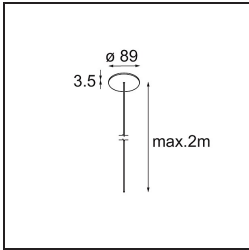

Specifications

Material	13750035
Light Source Type	LED
LED Type	GEOMETRY 24V LED DISC
LED technology	LED flexible PCB
CRI	Min. 90
Colour Temperature	3000K
Lifetime	L80B10 @50,000 Hours
Number of Light Sources	1
CIE flux code	47 78 95 100 100
Binning (SDCM)	3
Light Direction	Up, Down
Optic	Optic foil
Measured beam angle (°)	112.0
Input Voltage	24Vdc
Electrical Class	III
IP Rating	20
Glow wire rating (°C)	650
Indoor/Outdoor	Indoor
Application	Ceiling
Mounting	Suspended
Distance to Lighted Object (m)	0,1
Primary Colour & Primary Finish	Black, Structure
Secondary Colour & Secondary Finish	Black, Chrome
Gross weight (g)	13700.0
Luminous flux per lamp (lm)	2018
Efficacy (lm/W)	96
Glare rating	20

TM30 & CRI diagram

Light distribution & beam diagram

Installation Accessories

- **11060832** Suspension 4000 Geometry 672 (3) Black Structure
- **11060809** Suspension 4000 Geometry 672 (3) White Structure