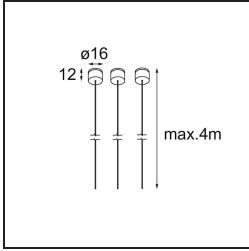

Installation Accessories

- **11060832** Suspension 4000 Geometry 672 (3) Black Structure
- **11060809** Suspension 4000 Geometry 672 (3) White Structure