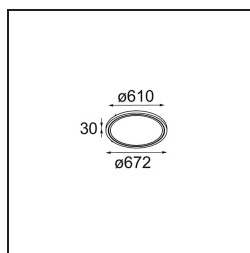

Geometry Suspended Adjustable 672 1x LED 3000K DE Black Structure - Black Chrome

Geometry is a pendant luminaire that offers general lighting. Its light panel can pivot 360° around an axis, hidden by a frame that's either circular or square. The beauty of this full rotation is that you can go from direct to indirect light in one single flip. A rectangular frame holding two panels will please those who long for twinning with light. Enjoy the impossible lightness of Geometry!

Specifications

Material	13750035
Light Source Type	LED
LED Type	GEOMETRY 24V LED DISC
LED technology	LED flexible PCB
CRI	Min. 90
Colour Temperature	3000K
Lifetime	L80B10 @50,000 Hours
Number of Light Sources	1
CIE flux code	47 78 95 100 100
Binning (SDCM)	3
Light Direction	Up, Down
Optic	Optic foil
Measured beam angle (°)	112.0
Input Voltage	24Vdc
Electrical Class	III
IP Rating	20
Glow wire rating (°C)	650
Indoor/Outdoor	Indoor
Application	Ceiling
Mounting	Suspended
Distance to Lighted Object (m)	0,1
Primary Colour & Primary Finish	Black, Structure
Secondary Colour & Secondary Finish	Black, Chrome
Gross weight (g)	13700.0
Luminous flux per lamp (lm)	2018
Efficacy (lm/W)	96
Glare rating	20