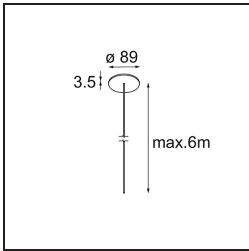

- **13720109** Power Feed Canopy Recessed DE (Incl. Power Feed Cable 6000) White Structure
- **13720132** Power Feed Canopy Recessed DE (Incl. Power Feed Cable 6000) Black Structure