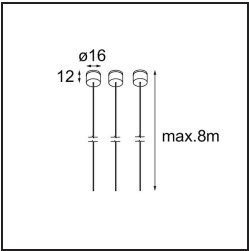

11060909 Suspension 8000 Geometry 672 (3) White Structure

11060932 Suspension 8000 Geometry 672 (3) Black Structure

Choose a required accessory