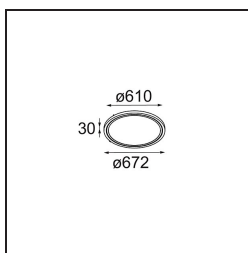

Geometry Suspended Adjustable 672 1x LED 3000K DE Black Structure - Black Chrome

Geometry is a pendant luminaire that offers general lighting. Its light panel can pivot 360° around an axis, hidden by a frame that's either circular or square. The beauty of this full rotation is that you can go from direct to indirect light in one single flip. A rectangular frame holding two panels will please those who long for twinning with light. Enjoy the impossible lightness of Geometry!

Specifications

Material	13750035
Light Source Type	LED
LED Type	GEOMETRY 24V LED DISC
LED technology	LED flexible PCB
CRI	Min. 90
Colour Temperature	3000K
Lifetime	L80B10 @50,000 Hours
Number of Light Sources	1
CIE flux code	47 78 95 100 100
Binning (SDCM)	3
Light Direction	Up, Down
Optic	Optic foil
Measured beam angle (°)	112.0
Input Voltage	24Vdc
Electrical Class	III
IP Rating	20
Glow wire rating (°C)	650
Indoor/Outdoor	Indoor
Application	Ceiling
Mounting	Suspended
Distance to Lighted Object (m)	0,1
Primary Colour & Primary Finish	Black, Structure
Secondary Colour & Secondary Finish	Black, Chrome
Gross weight (g)	13700.0
Luminous flux per lamp (lm)	2018
Efficacy (lm/W)	96
Glare rating	20