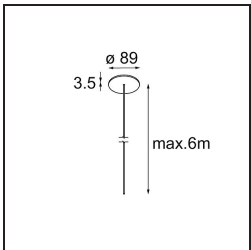

- **13720109** Power Feed Canopy Recessed DE (Incl. Power Feed Cable 6000) White Structure
- **13720132** Power Feed Canopy Recessed DE (Incl. Power Feed Cable 6000) Black Structure