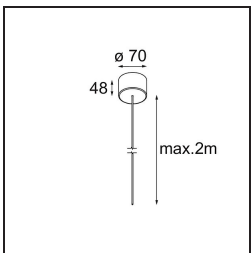

- **13720209** Power Feed Canopy Surface DE (Incl. Power Feed Cable 2000) White Structure
- **13720232** Power Feed Canopy Surface DE (Incl. Power Feed Cable 2000) Black Structure