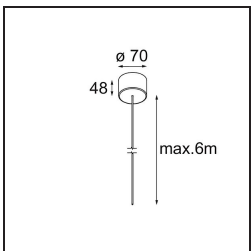

- **13720309** Power Feed Canopy Surface DE (Incl. Power Feed Cable 6000) White Structure
- **13720332** Power Feed Canopy Surface DE (Incl. Power Feed Cable 6000) Black Structure