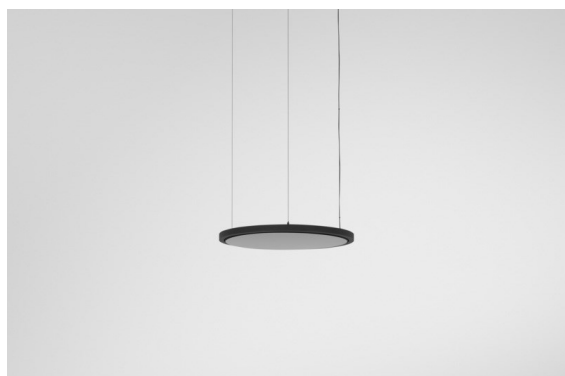

Geometry Suspended Adjustable 672 1x LED 3000K DE Black Structure - Black Chrome

Geometry is a pendant luminaire that offers general lighting. Its light panel can pivot 360° around an axis, hidden by a frame that's either circular or square. The beauty of this full rotation is that you can go from direct to indirect light in one single flip. A rectangular frame holding two panels will please those who long for twinning with light. Enjoy the impossible lightness of Geometry!

Specifications

Material	13750035
Light Source Type	LED
LED Type	GEOMETRY 24V LED DISC
LED technology	LED flexible PCB
CRI	Min. 90
Colour Temperature	3000K
Lifetime	L80B10 @50,000 Hours
Number of Light Sources	1
CIE flux code	47 78 95 100 100
Binning (SDCM)	3
Light Direction	Up, Down
Optic	Optic foil
Measured beam angle (°)	112.0
Input Voltage	24Vdc
Electrical Class	III
IP Rating	20
Glow wire rating (°C)	650
Indoor/Outdoor	Indoor
Application	Ceiling
Mounting	Suspended
Distance to Lighted Object (m)	0,1
Primary Colour & Primary Finish	Black, Structure
Secondary Colour & Secondary Finish	Black, Chrome
Gross weight (g)	13700.0
Luminous flux per lamp (lm)	2018
Efficacy (lm/W)	96
Glare rating	20