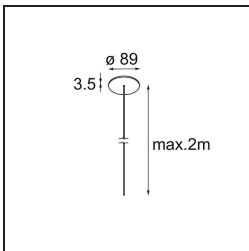

Specifications

Material	13750035
Light Source Type	LED
LED Type	GEOMETRY 24V LED DISC
LED technology	LED flexible PCB
CRI	Min. 90
Colour Temperature	3000K
Lifetime	L80B10 @50,000 Hours
Number of Light Sources	1
CIE flux code	47 78 95 100 100
Binning (SDCM)	3
Light Direction	Up, Down
Optic	Optic foil
Measured beam angle (°)	112.0
Input Voltage	24Vdc
Electrical Class	III
IP Rating	20
Glow wire rating (°C)	650
Indoor/Outdoor	Indoor
Application	Ceiling
Mounting	Suspended
Distance to Lighted Object (m)	0,1
Primary Colour & Primary Finish	Black, Structure
Secondary Colour & Secondary Finish	Black, Chrome
Gross weight (g)	13700.0
Luminous flux per lamp (lm)	2018
Efficacy (lm/W)	96
Glare rating	20

TM30 & CRI diagram

Light distribution & beam diagram

Diagrams

Installation Accessories

- **11060832** Suspension 4000 Geometry 672 (3) Black Structure
- **11060809** Suspension 4000 Geometry 672 (3) White Structure