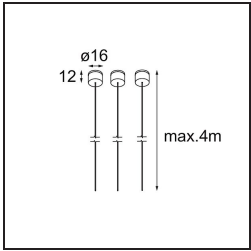

Date
Customer
Project
Type

Geometry Suspended Adjustable 672 1x LED 3000K DE Black Structure - Black Chrome

Specifications

Material	13750035
Light Source Type	LED
LED Type	GEOMETRY 24V LED DISC
LED technology	LED flexible PCB
CRI	Min. 90
Colour Temperature	3000K
Lifetime	L80B10 @50,000 Hours
Number of Light Sources	1
CIE flux code	47 78 95 100 100
Binning (SDCM)	3
Light Direction	Up, Down
Optic	Optic foil
Measured beam angle (°)	112.0
Input Voltage	24Vdc
Electrical Class	III
IP Rating	20
Glow wire rating (°C)	650
Indoor/Outdoor	Indoor
Application	Ceiling
Mounting	Suspended
Distance to Lighted Object (m)	0,1
Primary Colour & Primary Finish	Black, Structure
Secondary Colour & Secondary Finish	Black, Chrome
Gross weight (g)	13700.0
Delivered lumens (lm)	2018
Efficacy (lm/W)	96
Glare rating	20

Geometry is a pendant luminaire that offers general lighting. Its light panel can pivot 360° around an axis, hidden by a frame that's either circular or square. The beauty of this full rotation is that you can go from direct to indirect light in one single flip. A rectangular frame holding two panels will please those who long for twinning with light. Enjoy the impossible lightness of Geometry!

TM30 & CRI diagram

Light distribution & beam diagram

Diagrams

Installation Accessories

- **11060832** Suspension 4000 Geometry 672 (3) Black Structure
- **11060809** Suspension 4000 Geometry 672 (3) White Structure

- **13720009** Power Feed Canopy Recessed DE (Incl. Power Feed Cable 2000) White Structure
- **13720032** Power Feed Canopy Recessed DE (Incl. Power Feed Cable 2000) Black Structure

- **13720109** Power Feed Canopy Recessed DE (Incl. Power Feed Cable 6000) White Structure
- **13720132** Power Feed Canopy Recessed DE (Incl. Power Feed Cable 6000) Black Structure