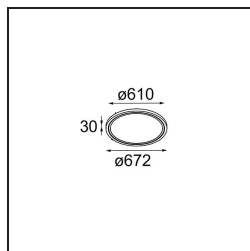

Date
Customer
Project
Type

Geometry Suspended Adjustable 672 1x LED 3000K DE Black Structure - Black Chrome

Specifications

Material	13750035
Light Source Type	LED
LED Type	GEOMETRY 24V LED DISC
LED technology	LED flexible PCB
CRI	Min. 90
Colour Temperature	3000K
Lifetime	L80B10 @50,000 Hours
Number of Light Sources	1
CIE flux code	47 78 95 100 100
Binning (SDCM)	3
Light Direction	Up, Down
Optic	Optic foil
Measured beam angle (°)	112.0
Input Voltage	24Vdc
Electrical Class	III
IP Rating	20
Glow wire rating (°C)	650
Indoor/Outdoor	Indoor
Application	Ceiling
Mounting	Suspended
Distance to Lighted Object (m)	0,1
Primary Colour & Primary Finish	Black, Structure
Secondary Colour & Secondary Finish	Black, Chrome
Gross weight (g)	13700.0
Delivered lumens (lm)	2018
Efficacy (lm/W)	96
Glare rating	20

Geometry is a pendant luminaire that offers general lighting. Its light panel can pivot 360° around an axis, hidden by a frame that's either circular or square. The beauty of this full rotation is that you can go from direct to indirect light in one single flip. A rectangular frame holding two panels will please those who long for twinning with light. Enjoy the impossible lightness of Geometry!