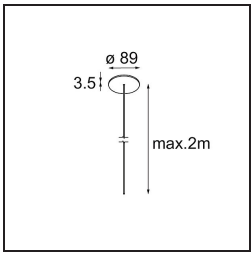

Date
Customer
Project
Type

Geometry Suspended Adjustable 672 1x LED 3000K DE Black Structure - Black Chrome

Specifications

Material	13750035
Light Source Type	LED
LED Type	GEOMETRY 24V LED DISC
LED technology	LED flexible PCB
CRI	Min. 90
Colour Temperature	3000K
Lifetime	L80B10 @50,000 Hours
Number of Light Sources	1
CIE flux code	47 78 95 100 100
Binning (SDCM)	3
Light Direction	Up, Down
Optic	Optic foil
Measured beam angle (°)	112.0
Input Voltage	24Vdc
Electrical Class	III
IP Rating	20
Glow wire rating (°C)	650
Indoor/Outdoor	Indoor
Application	Ceiling
Mounting	Suspended
Distance to Lighted Object (m)	0,1
Primary Colour & Primary Finish	Black, Structure
Secondary Colour & Secondary Finish	Black, Chrome
Gross weight (g)	13700.0
Delivered lumens (lm)	2018
Efficacy (lm/W)	96
Glare rating	20

TM30 & CRI diagram

Light distribution & beam diagram

Diagrams

Installation Accessories

- **11060832** Suspension 4000 Geometry 672 (3) Black Structure
- **11060809** Suspension 4000 Geometry 672 (3) White Structure