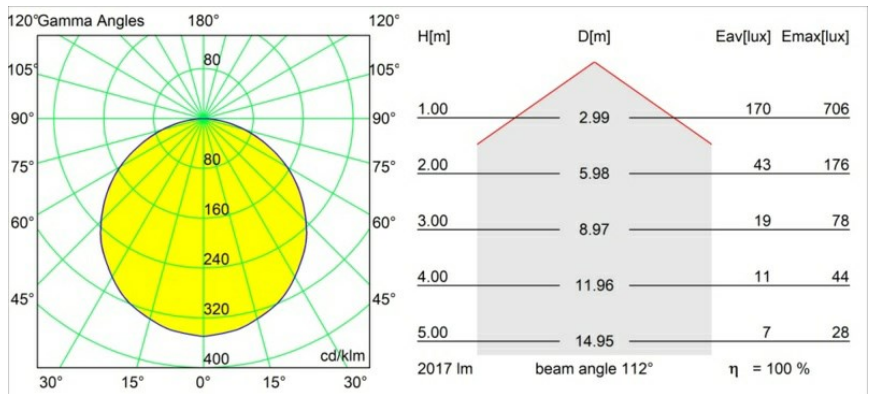

Light distribution & beam diagram