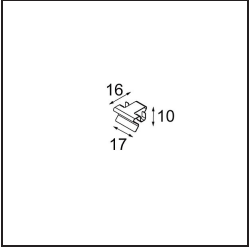

13750000 Connection Mechanical Geometry