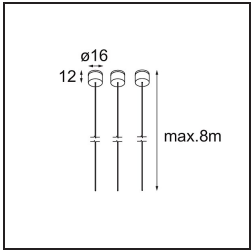

13750000 Connection Mechanical Geometry

- **11060909** Suspension 8000 Geometry 672 (3) White Structure
- **11060932** Suspension 8000 Geometry 672 (3) Black Structure

■ Choose a required accessory