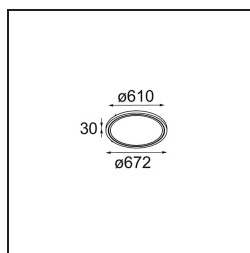

Date
Customer
Project
Type

*Geometry Suspended Adjustable 672 1x LED 3000K DE White Structure - White Structure*

Geometry is a pendant luminaire that offers general lighting. Its light panel can pivot 360° around an axis, hidden by a frame that's either circular or square. The beauty of this full rotation is that you can go from direct to indirect light in one single flip. A rectangular frame holding two panels will please those who long for twinning with light. Enjoy the impossible lightness of Geometry!

**Specifications**

Material	13750009
Light Source Type	LED
LED Type	GEOMETRY 24V LED DISC
LED technology	LED flexible PCB
CRI	Min. 90
Colour Temperature	3000K
Lifetime	L80B10 @50,000 Hours
Number of Light Sources	1
CIE flux code	47 79 95 100 100
Binning (SDCM)	3
Light Direction	Up, Down
Optic	Optic foil
Measured beam angle (°)	112.0
Input Voltage	24Vdc
Electrical Class	III
IP Rating	20
Glow wire rating (°C)	650
Indoor/Outdoor	Indoor
Application	Ceiling
Mounting	Suspended
Distance to Lighted Object (m)	0,1
Primary Colour & Primary Finish	White, Structure
Secondary Colour & Secondary Finish	White, Structure
Gross weight (g)	13000.0
Luminous flux per lamp (lm)	2317
Efficacy (lm/W)	110
Glare rating	20