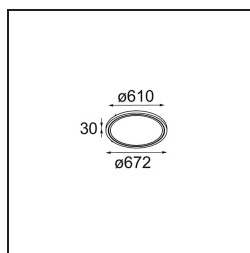

Date
Customer
Project
Type

Geometry Suspended Adjustable 672 1x LED 3000K DE White Structure - White Structure

Geometry is a pendant luminaire that offers general lighting. Its light panel can pivot 360° around an axis, hidden by a frame that's either circular or square. The beauty of this full rotation is that you can go from direct to indirect light in one single flip. A rectangular frame holding two panels will please those who long for twinning with light. Enjoy the impossible lightness of Geometry!

Specifications

Material	13750009
Light Source Type	LED
LED Type	GEOMETRY 24V LED DISC
LED technology	LED flexible PCB
CRI	Min. 90
Colour Temperature	3000K
Lifetime	L80B10 @50,000 Hours
Number of Light Sources	1
CIE flux code	47 79 95 100 100
Binning (SDCM)	3
Light Direction	Up, Down
Optic	Optic foil
Measured beam angle (°)	112.0
Input Voltage	24Vdc
Electrical Class	III
IP Rating	20
Glow wire rating (°C)	650
Indoor/Outdoor	Indoor
Application	Ceiling
Mounting	Suspended
Distance to Lighted Object (m)	0,1
Primary Colour & Primary Finish	White, Structure
Secondary Colour & Secondary Finish	White, Structure
Gross weight (g)	13000.0
Luminous flux per lamp (lm)	2317
Efficacy (lm/W)	110
Glare rating	20