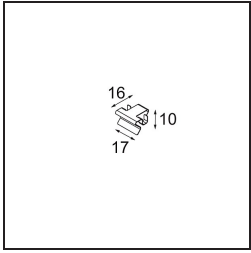

13750000 Connection Mechanical Geometry