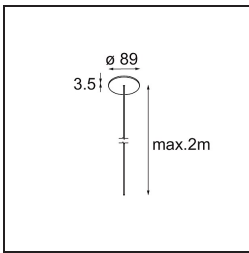

**Specifications**

Material	13750009
Light Source Type	LED
LED Type	GEOMETRY 24V LED DISC
LED technology	LED flexible PCB
CRI	Min. 90
Colour Temperature	3000K
Lifetime	L80B10 @50,000 Hours
Number of Light Sources	1
CIE flux code	47 79 95 100 100
Binning (SDCM)	3
Light Direction	Up, Down
Optic	Optic foil
Measured beam angle (°)	112.0
Input Voltage	24Vdc
Electrical Class	III
IP Rating	20
Glow wire rating (°C)	650
Indoor/Outdoor	Indoor
Application	Ceiling
Mounting	Suspended
Distance to Lighted Object (m)	0,1
Primary Colour & Primary Finish	White, Structure
Secondary Colour & Secondary Finish	White, Structure
Gross weight (g)	13000.0
Luminous flux per lamp (lm)	2317
Efficacy (lm/W)	110
Glare rating	20

**TM30 & CRI diagram**

**Light distribution & beam diagram**

**Installation Accessories**

- **11060832** Suspension 4000 Geometry 672 (3) Black Structure
- **11060809** Suspension 4000 Geometry 672 (3) White Structure