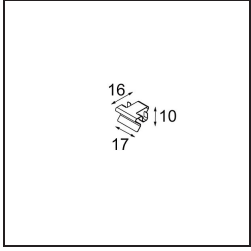

13750000 Connection Mechanical Geometry