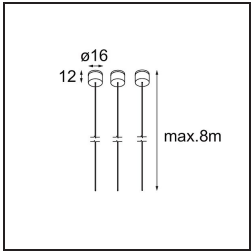

11060909 Suspension 8000 Geometry 672 (3) White Structure

11060932 Suspension 8000 Geometry 672 (3) Black Structure

Choose a required accessory