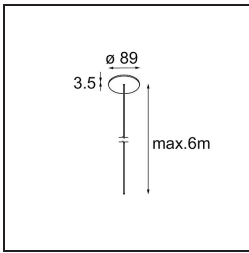

- **13720109** Power Feed Canopy Recessed DE (Incl. Power Feed Cable 6000) White Structure
- **13720132** Power Feed Canopy Recessed DE (Incl. Power Feed Cable 6000) Black Structure