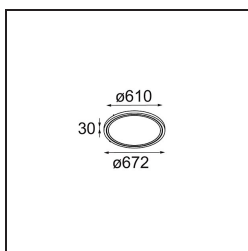

Geometry Suspended Adjustable 672 1x LED 3000K DE White Structure - White Structure

Geometry is a pendant luminaire that offers general lighting. Its light panel can pivot 360° around an axis, hidden by a frame that's either circular or square. The beauty of this full rotation is that you can go from direct to indirect light in one single flip. A rectangular frame holding two panels will please those who long for twinning with light. Enjoy the impossible lightness of Geometry!

Specifications

Material	13750009
Light Source Type	LED
LED Type	GEOMETRY 24V LED DISC
LED technology	LED flexible PCB
CRI	Min. 90
Colour Temperature	3000K
Lifetime	L80B10 @50,000 Hours
Number of Light Sources	1
CIE flux code	47 79 95 100 100
Binning (SDCM)	3
Light Direction	Up, Down
Optic	Optic foil
Measured beam angle (°)	112.0
Input Voltage	24Vdc
Electrical Class	III
IP Rating	20
Glow wire rating (°C)	650
Indoor/Outdoor	Indoor
Application	Ceiling
Mounting	Suspended
Distance to Lighted Object (m)	0,1
Primary Colour & Primary Finish	White, Structure
Secondary Colour & Secondary Finish	White, Structure
Gross weight (g)	13000.0
Luminous flux per lamp (lm)	2317
Efficacy (lm/W)	110
Glare rating	20

- **13720209** Power Feed Canopy Surface DE (Incl. Power Feed Cable 2000) White Structure
- **13720232** Power Feed Canopy Surface DE (Incl. Power Feed Cable 2000) Black Structure

- **13720309** Power Feed Canopy Surface DE (Incl. Power Feed Cable 6000) White Structure
- **13720332** Power Feed Canopy Surface DE (Incl. Power Feed Cable 6000) Black Structure

13750000 Connection Mechanical Geometry

- 11060909** Suspension 8000 Geometry 672 (3) White Structure
- 11060932** Suspension 8000 Geometry 672 (3) Black Structure

Choose a required accessory