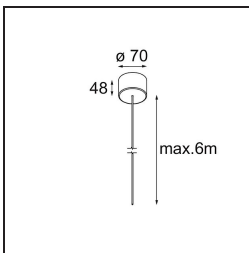

- **13720309** Power Feed Canopy Surface DE (Incl. Power Feed Cable 6000) White Structure
- **13720332** Power Feed Canopy Surface DE (Incl. Power Feed Cable 6000) Black Structure