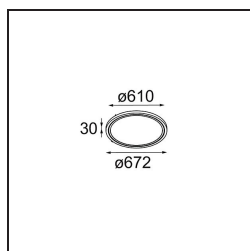

Date
Customer
Project
Type

Geometry Suspended Adjustable 672 1x LED 3000K DE White Structure - White Structure

Specifications

Material	13750009
Light Source Type	LED
LED Type	GEOMETRY 24V LED DISC
LED technology	LED flexible PCB
CRI	Min. 90
Colour Temperature	3000K
Lifetime	L80B10 @50,000 Hours
Number of Light Sources	1
CIE flux code	47 79 95 100 100
Binning (SDCM)	3
Light Direction	Up, Down
Optic	Optic foil
Measured beam angle (°)	112.0
Input Voltage	24Vdc
Electrical Class	III
IP Rating	20
Glow wire rating (°C)	650
Indoor/Outdoor	Indoor
Application	Ceiling
Mounting	Suspended
Distance to Lighted Object (m)	0,1
Primary Colour & Primary Finish	White, Structure
Secondary Colour & Secondary Finish	White, Structure
Gross weight (g)	13000.0
Delivered lumens (lm)	2317
Efficacy (lm/W)	110
Glare rating	20

Geometry is a pendant luminaire that offers general lighting. Its light panel can pivot 360° around an axis, hidden by a frame that's either circular or square. The beauty of this full rotation is that you can go from direct to indirect light in one single flip. A rectangular frame holding two panels will please those who long for twinning with light. Enjoy the impossible lightness of Geometry!