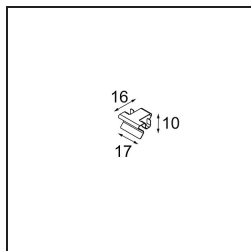

13750000 Connection Mechanical Geometry