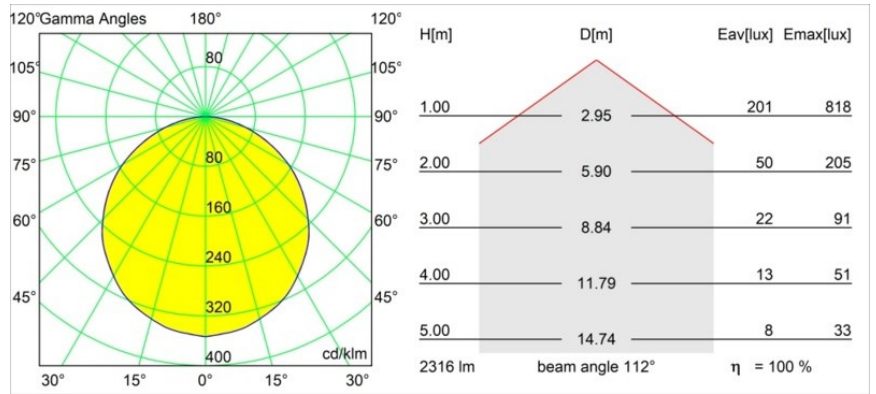

Light distribution & beam diagram