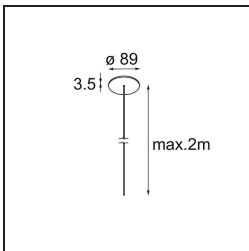

Specifications

Material	13750009
Light Source Type	LED
LED Type	GEOMETRY 24V LED DISC
LED technology	LED flexible PCB
CRI	Min. 90
Colour Temperature	3000K
Lifetime	L80B10 @50,000 Hours
Number of Light Sources	1
CIE flux code	47 79 95 100 100
Binning (SDCM)	3
Light Direction	Up, Down
Optic	Optic foil
Measured beam angle (°)	112.0
Input Voltage	24Vdc
Electrical Class	III
IP Rating	20
Glow wire rating (°C)	650
Indoor/Outdoor	Indoor
Application	Ceiling
Mounting	Suspended
Distance to Lighted Object (m)	0,1
Primary Colour & Primary Finish	White, Structure
Secondary Colour & Secondary Finish	White, Structure
Gross weight (g)	13000.0
Luminous flux per lamp (lm)	2317
Efficacy (lm/W)	110
Glare rating	20

TM30 & CRI diagram

Light distribution & beam diagram

Installation Accessories

- **11060832** Suspension 4000 Geometry 672 (3) Black Structure
- **11060809** Suspension 4000 Geometry 672 (3) White Structure