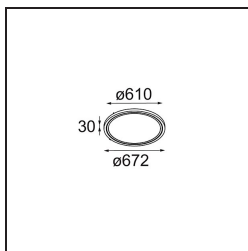

Geometry Suspended Adjustable 672 1x LED 3000K DE White Structure - White Structure

Geometry is a pendant luminaire that offers general lighting. Its light panel can pivot 360° around an axis, hidden by a frame that's either circular or square. The beauty of this full rotation is that you can go from direct to indirect light in one single flip. A rectangular frame holding two panels will please those who long for twinning with light. Enjoy the impossible lightness of Geometry!

Specifications

Material	13750009
Light Source Type	LED
LED Type	GEOMETRY 24V LED DISC
LED technology	LED flexible PCB
CRI	Min. 90
Colour Temperature	3000K
Lifetime	L80B10 @50,000 Hours
Number of Light Sources	1
CIE flux code	47 79 95 100 100
Binning (SDCM)	3
Light Direction	Up, Down
Optic	Optic foil
Measured beam angle (°)	112.0
Input Voltage	24Vdc
Electrical Class	III
IP Rating	20
Glow wire rating (°C)	650
Indoor/Outdoor	Indoor
Application	Ceiling
Mounting	Suspended
Distance to Lighted Object (m)	0,1
Primary Colour & Primary Finish	White, Structure
Secondary Colour & Secondary Finish	White, Structure
Gross weight (g)	13000.0
Luminous flux per lamp (lm)	2317
Efficacy (lm/W)	110
Glare rating	20