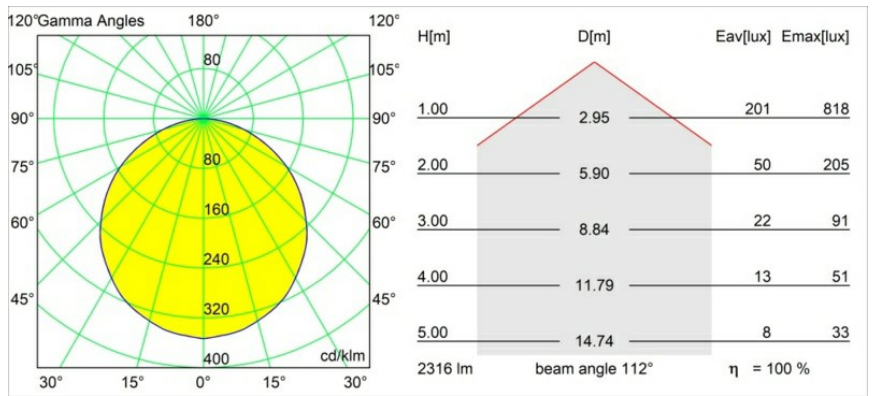

Light distribution & beam diagram