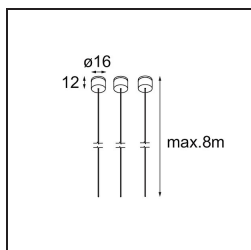

11060909 Suspension 8000 Geometry 672 (3) White Structure

11060932 Suspension 8000 Geometry 672 (3) Black Structure

Choose a required accessory