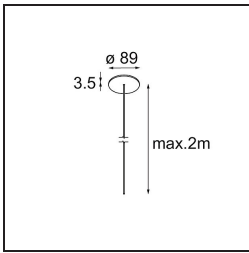

Date
Customer
Project
Type

Geometry Suspended Adjustable 672 1x LED 3000K DE White Structure - White Structure

Specifications

Material	13750009
Light Source Type	LED
LED Type	GEOMETRY 24V LED DISC
LED technology	LED flexible PCB
CRI	Min. 90
Colour Temperature	3000K
Lifetime	L80B10 @50,000 Hours
Number of Light Sources	1
CIE flux code	47 79 95 100 100
Binning (SDCM)	3
Light Direction	Up, Down
Optic	Optic foil
Measured beam angle (°)	112.0
Input Voltage	24Vdc
Electrical Class	III
IP Rating	20
Glow wire rating (°C)	650
Indoor/Outdoor	Indoor
Application	Ceiling
Mounting	Suspended
Distance to Lighted Object (m)	0,1
Primary Colour & Primary Finish	White, Structure
Secondary Colour & Secondary Finish	White, Structure
Gross weight (g)	13000.0
Delivered lumens (lm)	2317
Efficacy (lm/W)	110
Glare rating	20

TM30 & CRI diagram

Light distribution & beam diagram

Installation Accessories

- **11060832** Suspension 4000 Geometry 672 (3) Black Structure
- **11060809** Suspension 4000 Geometry 672 (3) White Structure