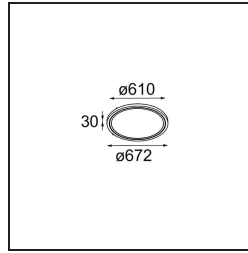

Date
Customer
Project
Type

Geometry Suspended Adjustable 672 1x LED 3000K DE White Structure - White Structure

Specifications

Material	13750009
Light Source Type	LED
LED Type	GEOMETRY 24V LED DISC
LED technology	LED flexible PCB
CRI	Min. 90
Colour Temperature	3000K
Lifetime	L80B10 @50,000 Hours
Number of Light Sources	1
CIE flux code	47 79 95 100 100
Binning (SDCM)	3
Light Direction	Up, Down
Optic	Optic foil
Measured beam angle (°)	112.0
Input Voltage	24Vdc
Electrical Class	III
IP Rating	20
Glow wire rating (°C)	650
Indoor/Outdoor	Indoor
Application	Ceiling
Mounting	Suspended
Distance to Lighted Object (m)	0,1
Primary Colour & Primary Finish	White, Structure
Secondary Colour & Secondary Finish	White, Structure
Gross weight (g)	13000.0
Delivered lumens (lm)	2317
Efficacy (lm/W)	110
Glare rating	20

Geometry is a pendant luminaire that offers general lighting. Its light panel can pivot 360° around an axis, hidden by a frame that's either circular or square. The beauty of this full rotation is that you can go from direct to indirect light in one single flip. A rectangular frame holding two panels will please those who long for twinning with light. Enjoy the impossible lightness of Geometry!

- **13720209** Power Feed Canopy Surface DE (Incl. Power Feed Cable 2000) White Structure
- **13720232** Power Feed Canopy Surface DE (Incl. Power Feed Cable 2000) Black Structure

- **13720309** Power Feed Canopy Surface DE (Incl. Power Feed Cable 6000) White Structure
- **13720332** Power Feed Canopy Surface DE (Incl. Power Feed Cable 6000) Black Structure

13750000 Connection Mechanical Geometry

11060909 Suspension 8000 Geometry 672 (3) White Structure

11060932 Suspension 8000 Geometry 672 (3) Black Structure

Choose a required accessory