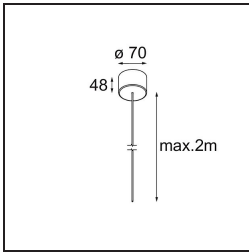

- **13720209** Power Feed Canopy Surface DE (Incl. Power Feed Cable 2000) White Structure
- **13720232** Power Feed Canopy Surface DE (Incl. Power Feed Cable 2000) Black Structure