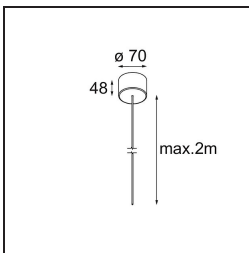

- **13720209** Power Feed Canopy Surface DE (Incl. Power Feed Cable 2000) White Structure
- **13720232** Power Feed Canopy Surface DE (Incl. Power Feed Cable 2000) Black Structure