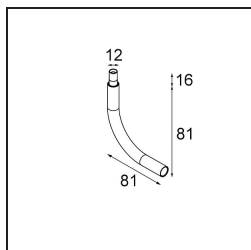

13242209 Stick Modupoint Curved 90° White Structure
13242232 Stick Modupoint Curved 90° Black Structure