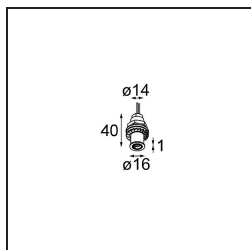

- **13242132** Modupoint Round Panel Mount Recessed 17 1x DE Black Structure
- **13242109** Modupoint Round Panel Mount Recessed 17 1x DE White Structure

■ Choose a required accessory