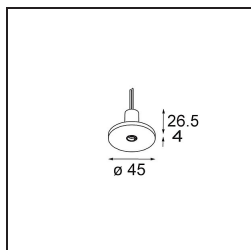

- **13240309** Modupoint Round Recessed 45 1x DE White Structure
- **13240332** Modupoint Round Recessed 45 1x DE Black Structure