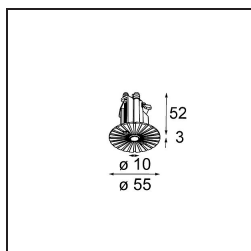

- **13240400** Modupoint Round Recessed Trimless 10 1x DE