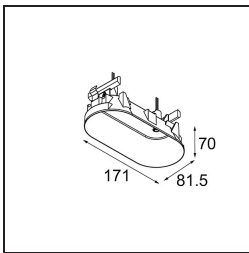

- **13240809** Modupoint Round Deep Recessed Trimless 82 2x DE White Structure
- **13240832** Modupoint Round Deep Recessed Trimless 82 2x DE Black Structure
- **13242009** Modupoint Round Surface 45 1x DE White Structure
- **13242084** Modupoint Round Surface 45 1x DE Silver Bronze Brushed Anodised
- **13242032** Modupoint Round Surface 45 1x DE Black Structure
- **13242041** Modupoint Round Surface 45 1x DE Champagne Brushed Anodised
- **13242081** Modupoint Round Surface 45 1x DE Black Brushed Anodised
- **13242082** Modupoint Round Surface 45 1x DE Bronze Brushed Anodised
- **13242080** Modupoint Round Surface 45 1x DE Black Chrome
- **13242004** Modupoint Round Surface 45 1x DE Cast Grey Matt