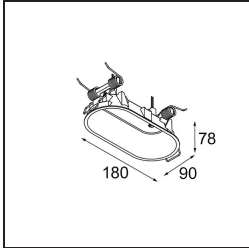

- **13240709** Modupoint Round Deep Recessed 90 2x DE White Structure
- **13240732** Modupoint Round Deep Recessed 90 2x DE Black Structure