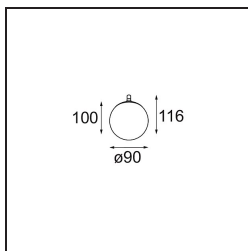

**Specifications**

Material	13601209
Light Source Type	LED
LED Type	BRIDGELUX WARMDIM 6W
LED technology	LED COB
CRI	Min. 95
Colour Temperature	1800-3000K (Warm Dim)
Lifetime	L80B10 @50,000 Hours
Lamp Included	Yes
Number of Light Sources	1
CIE flux code	27 53 78 65 73
Binning (SDCM)	3
Light Direction	Down
Input Voltage	Constant Current Driver Required
Electrical Class	III
IP Rating	20
Glow wire rating (°C)	960
Indoor/Outdoor	Indoor
Application	Ceiling, Wall
Distance to Lighted Object (m)	0,1
Primary Colour & Primary Finish	White, Structure
Gross weight (g)	260.0
Drive current (mA)	350
Min. forward voltage (Vf)	15,5
Max. forward voltage (Vf)	18,5
Connected load (W)	6,0
Luminous flux per lamp (lm)	365
Efficacy (lm/W)	61
Glare rating	22
Remark	<ul style="list-style-type: none"> <li>This is not a complete product. Modupoint Round or Modupoint Square system required.</li> </ul>