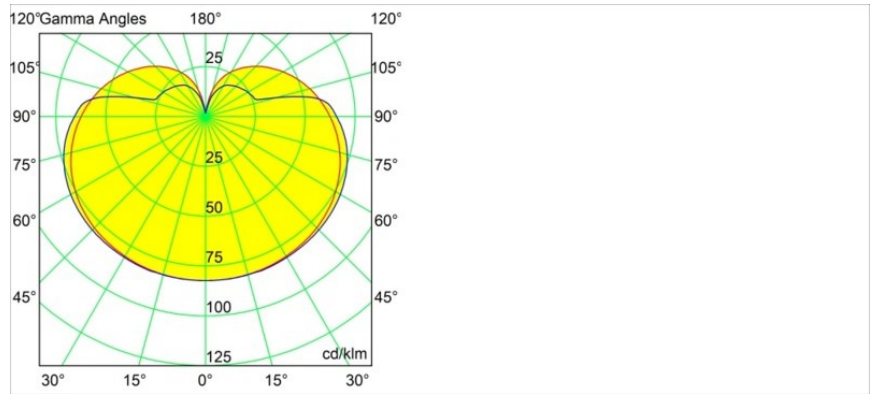

Light distribution & beam diagram