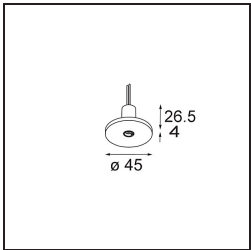

- **13240309** Modupoint Round Recessed 45 1x DE White Structure
- **13240332** Modupoint Round Recessed 45 1x DE Black Structure