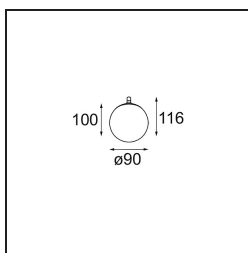

**Specifications**

|                                 |  |
|---------------------------------|--|
| Material                        | 13601232   |
| Light Source Type               | LED  |
| LED Type                        | BRIDGELUX WARMDIM 6W   |
| LED technology                  | LED COB  |
| CRI                             | Min. 95  |
| Colour Temperature              | 1800-3000K (Warm Dim)  |
| Lifetime                        | L80B10 @50,000 Hours   |
| Lamp Included                   | Yes  |
| Number of Light Sources         | 1  |
| CIE flux code                   | 24 49 75 61 71   |
| Binning (SDCM)                  | 3  |
| Light Direction                 | Down   |
| Input Voltage                   | Constant Current Driver Required   |
| Electrical Class                | III  |
| IP Rating                       | 20   |
| Glow wire rating (°C)           | 960  |
| Indoor/Outdoor                  | Indoor   |
| Application                     | Ceiling, Wall  |
| Distance to Lighted Object (m)  | 0,1  |
| Primary Colour & Primary Finish | Black, Structure   |
| Gross weight (g)                | 260.0  |
| Drive current (mA)              | 350  |
| Min. forward voltage (Vf)       | 15,5   |
| Max. forward voltage (Vf)       | 18,5   |
| Connected load (W)              | 6,0  |
| Luminous flux per lamp (lm)     | 358  |
| Efficacy (lm/W)                 | 60   |
| Glare rating                    | 22   |
| Remark                          | <ul style="list-style-type: none"> <li>This is not a complete product. Modupoint Round or Modupoint Square system required.</li> </ul> |