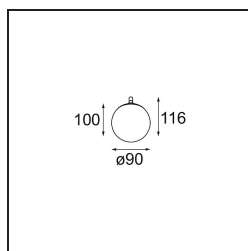

**Specifications**

Material	13601109
Light Source Type	LED
LED Type	BRIDGELUX V8G8
LED technology	LED COB
CRI	Min. 90
Colour Temperature	3000K
Lifetime	L90B10 @50,000 Hours
Lamp Included	Yes
Number of Light Sources	1
CIE flux code	27 53 77 65 78
Binning (SDCM)	2
Light Direction	Down
Input Voltage	Constant Current Driver Required
Electrical Class	III
IP Rating	20
Glow wire rating (°C)	960
Indoor/Outdoor	Indoor
Application	Ceiling, Wall
Distance to Lighted Object (m)	0,1
Primary Colour & Primary Finish	White, Structure
Gross weight (g)	260.0
Drive current (mA)	350      500
Min. forward voltage (Vf)	13,2      13,7
Max. forward voltage (Vf)	15,0      15,4
Connected load (W)	5,0      7,2
Luminous flux per lamp (lm)	517      702
Efficacy (lm/W)	103      98
Glare rating	23      24
Remark	<ul style="list-style-type: none"> <li>This is not a complete product. Modupoint Round or Modupoint Square system required.</li> </ul>