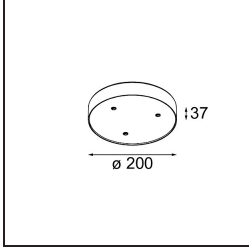

- **13492009** Modupoint Round Surface 200 3x Jack Trailing Edge DI 500mA White Structure
- **13492109** Modupoint Round Surface 200 3x Jack 1800-3000K WD Trailing Edge DI 350mA White Structure
- **13492032** Modupoint Round Surface 200 3x Jack Trailing Edge DI 500mA Black Structure
- **13492209** Modupoint Round Surface 200 3x Jack 1-10V DI 500mA White Structure
- **13492132** Modupoint Round Surface 200 3x Jack 1800-3000K WD Trailing Edge DI 350mA Black Structure
- **13492309** Modupoint Round Surface 200 3x Jack 1800-3000K WD 1-10V DI 350mA White Structure
- **13492232** Modupoint Round Surface 200 3x Jack 1-10V DI 500mA Black Structure
- **13492409** Modupoint Round Surface 200 3x Jack DALI/Push-Dim DI 500mA White Structure
- **13492332** Modupoint Round Surface 200 3x Jack 1800-3000K WD 1-10V DI 350mA Black Structure
- **13492509** Modupoint Round Surface 200 3x Jack 1800-3000K WD DALI/Push-Dim DI 350mA White Structure
- **13492432** Modupoint Round Surface 200 3x Jack DALI/Push-Dim DI 500mA Black Structure
- **13492532** Modupoint Round Surface 200 3x Jack 1800-3000K WD DALI/Push-Dim DI 350mA Black Structure
- **13495009** Modupoint Round Surface 200 3x Jack Casambi DI 500mA White Structure
- **13495032** Modupoint Round Surface 200 3x Jack Casambi DI 500mA Black Structure
- **13495109** Modupoint Round Surface 200 3x Jack 1800-3000K WD Casambi DI 350mA White Structure
- **13495132** Modupoint Round Surface 200 3x Jack 1800-3000K WD Casambi DI 350mA Black Structure