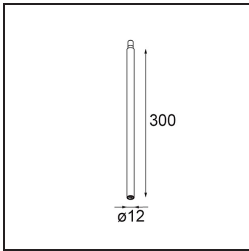

**TM30 & CRI diagram**

**Light distribution & beam diagram**

**Decorative Accessories**

**13240009** Stick Modupoint 100 White Structure  
**13240032** Stick Modupoint 100 Black Structure

**13240109** Stick Modupoint 200 White Structure  
**13240132** Stick Modupoint 200 Black Structure