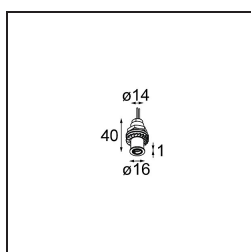

- **13242132** Modupoint Round Panel Mount Recessed 17 1x DE Black Structure
- **13242109** Modupoint Round Panel Mount Recessed 17 1x DE White Structure

■ Choisir un accessoire requis