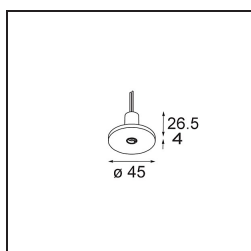

- **13240309** Modupoint Round Recessed 45 1x DE White Structure
- **13240332** Modupoint Round Recessed 45 1x DE Black Structure