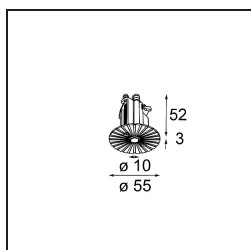

- **13240400** Modupoint Round Recessed Trimless 10 1x DE