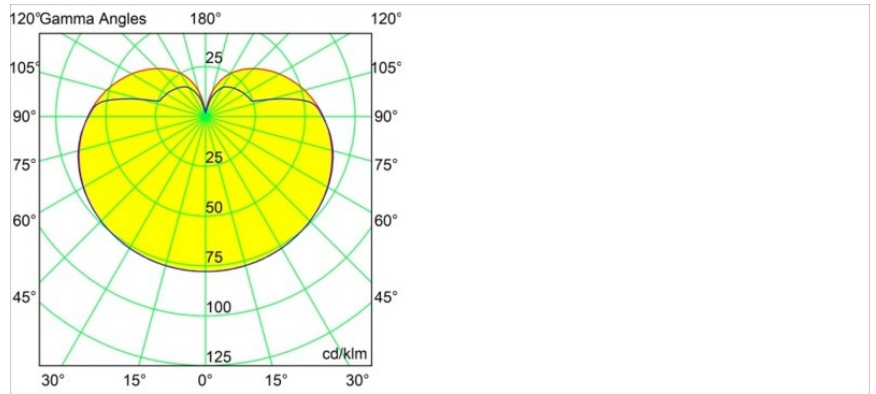

Light distribution & beam diagram