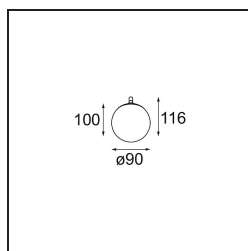

**Specifications**

Material	13601132
Light Source Type	LED
LED Type	BRIDGELUX V8G8
LED technology	LED COB
CRI	Min. 90
Colour Temperature	3000K
Lifetime	L90B10 @50,000 Hours
Lamp Included	Yes
Number of Light Sources	1
CIE flux code	27 53 78 65 67
Binning (SDCM)	2
Light Direction	Down
Input Voltage	Constant Current Driver Required
Electrical Class	III
IP Rating	20
Glow wire rating (°C)	960
Indoor/Outdoor	Indoor
Application	Ceiling, Wall
Distance to Lighted Object (m)	0,1
Primary Colour & Primary Finish	Black, Structure
Gross weight (g)	260.0
Drive current (mA)	350      500
Min. forward voltage (Vf)	13,2      13,7
Max. forward voltage (Vf)	15,0      15,4
Connected load (W)	5,0      7,2
Luminous flux per lamp (lm)	449      610
Efficacy (lm/W)	90      85
Glare rating	23      24
Remark	<ul style="list-style-type: none"> <li>This is not a complete product. Modupoint Round or Modupoint Square system required.</li> </ul>