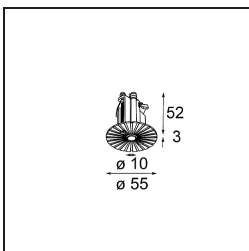

- **13240400** Modupoint Round Recessed Trimless 10 1x DE