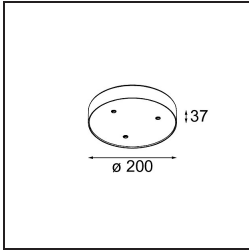

- **13492009** Modupoint Round Surface 200 3x Jack Trailing Edge DI 500mA White Structure
- **13492109** Modupoint Round Surface 200 3x Jack 1800-3000K WD Trailing Edge DI 350mA White Structure
- **13492032** Modupoint Round Surface 200 3x Jack Trailing Edge DI 500mA Black Structure
- **13492209** Modupoint Round Surface 200 3x Jack 1-10V DI 500mA White Structure
- **13492132** Modupoint Round Surface 200 3x Jack 1800-3000K WD Trailing Edge DI 350mA Black Structure
- **13492309** Modupoint Round Surface 200 3x Jack 1800-3000K WD 1-10V DI 350mA White Structure
- **13492232** Modupoint Round Surface 200 3x Jack 1-10V DI 500mA Black Structure
- **13492409** Modupoint Round Surface 200 3x Jack DALI/Push-Dim DI 500mA White Structure
- **13492332** Modupoint Round Surface 200 3x Jack 1800-3000K WD 1-10V DI 350mA Black Structure
- **13492509** Modupoint Round Surface 200 3x Jack 1800-3000K WD DALI/Push-Dim DI 350mA White Structure
- **13492432** Modupoint Round Surface 200 3x Jack DALI/Push-Dim DI 500mA Black Structure
- **13492532** Modupoint Round Surface 200 3x Jack 1800-3000K WD DALI/Push-Dim DI 350mA Black Structure
- **13495009** Modupoint Round Surface 200 3x Jack Casambi DI 500mA White Structure
- **13495032** Modupoint Round Surface 200 3x Jack Casambi DI 500mA Black Structure
- **13495109** Modupoint Round Surface 200 3x Jack 1800-3000K WD Casambi DI 350mA White Structure
- **13495132** Modupoint Round Surface 200 3x Jack 1800-3000K WD Casambi DI 350mA Black Structure