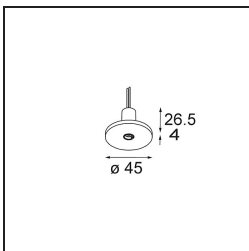

- **13240309** Modupoint Round Recessed 45 1x DE White Structure
- **13240332** Modupoint Round Recessed 45 1x DE Black Structure