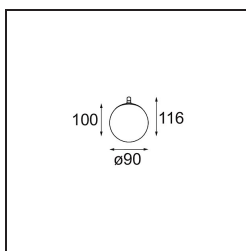

Specifications

| | |
|---------------------------------|--|
| Material | 13601009 |
| Light Source Type | LED |
| LED Type | BRIDGELUX V8G8 |
| LED technology | LED COB |
| CRI | Min. 90 |
| Colour Temperature | 2700K |
| Lifetime | L90B10 @50,000 Hours |
| Lamp Included | Yes |
| Number of Light Sources | 1 |
| CIE flux code | 27 53 77 65 78 |
| Binning (SDCM) | 2 |
| Light Direction | Down |
| Input Voltage | Constant Current Driver Required |
| Electrical Class | III |
| IP Rating | 20 |
| Glow wire rating (°C) | 960 |
| Indoor/Outdoor | Indoor |
| Application | Ceiling, Wall |
| Distance to Lighted Object (m) | 0,1 |
| Primary Colour & Primary Finish | White, Structure |
| Gross weight (g) | 260.0 |
| Drive current (mA) | 350 500 |
| Min. forward voltage (Vf) | 13,2 13,7 |
| Max. forward voltage (Vf) | 15,0 15,4 |
| Connected load (W) | 5,0 7,2 |
| Luminous flux per lamp (lm) | 499 676 |
| Efficacy (lm/W) | 100 94 |
| Glare rating | 23 24 |
| Remark | <ul style="list-style-type: none"> This is not a complete product. Modupoint Round or Modupoint Square system required. |