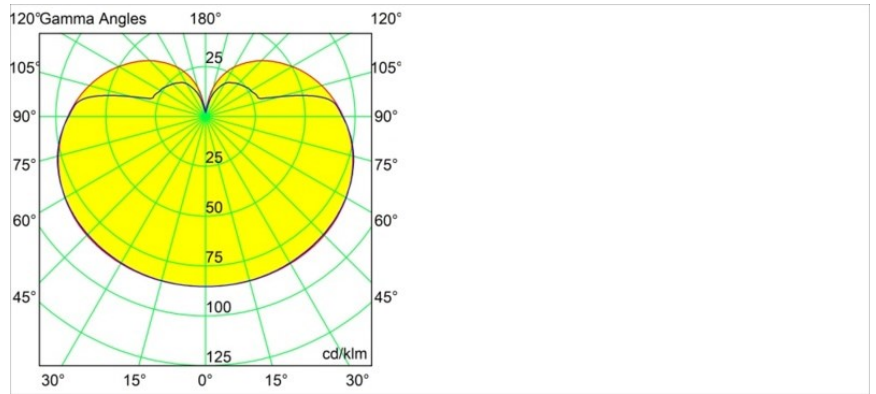

Light distribution & beam diagram