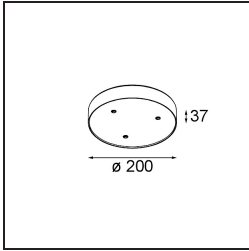

- **13492009** Modupoint Round Surface 200 3x Jack Trailing Edge DI 500mA White Structure
- **13492109** Modupoint Round Surface 200 3x Jack 1800-3000K WD Trailing Edge DI 350mA White Structure
- **13492032** Modupoint Round Surface 200 3x Jack Trailing Edge DI 500mA Black Structure
- **13492209** Modupoint Round Surface 200 3x Jack 1-10V DI 500mA White Structure
- **13492132** Modupoint Round Surface 200 3x Jack 1800-3000K WD Trailing Edge DI 350mA Black Structure
- **13492309** Modupoint Round Surface 200 3x Jack 1800-3000K WD 1-10V DI 350mA White Structure
- **13492232** Modupoint Round Surface 200 3x Jack 1-10V DI 500mA Black Structure
- **13492409** Modupoint Round Surface 200 3x Jack DALI/Push-Dim DI 500mA White Structure
- **13492332** Modupoint Round Surface 200 3x Jack 1800-3000K WD 1-10V DI 350mA Black Structure
- **13492509** Modupoint Round Surface 200 3x Jack 1800-3000K WD DALI/Push-Dim DI 350mA White Structure
- **13492432** Modupoint Round Surface 200 3x Jack DALI/Push-Dim DI 500mA Black Structure
- **13492532** Modupoint Round Surface 200 3x Jack 1800-3000K WD DALI/Push-Dim DI 350mA Black Structure
- **13495009** Modupoint Round Surface 200 3x Jack Casambi DI 500mA White Structure
- **13495032** Modupoint Round Surface 200 3x Jack Casambi DI 500mA Black Structure
- **13495109** Modupoint Round Surface 200 3x Jack 1800-3000K WD Casambi DI 350mA White Structure
- **13495132** Modupoint Round Surface 200 3x Jack 1800-3000K WD Casambi DI 350mA Black Structure