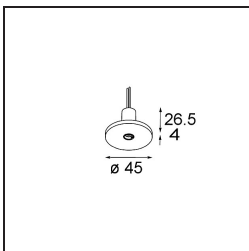

- **13240309** Modupoint Round Recessed 45 1x DE White Structure
- **13240332** Modupoint Round Recessed 45 1x DE Black Structure