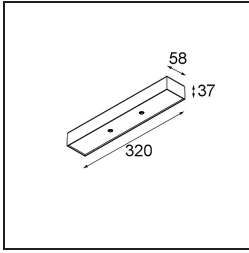

- **13490009** Modupoint Square Surface 320X58 2x Jack Trailing Edge DI 500mA White Structure
- **13490032** Modupoint Square Surface 320X58 2x Jack Trailing Edge DI 500mA Black Structure
- **13490109** Modupoint Square Surface 320X58 2x Jack 1800-3000K WD Trailing Edge DI 350mA White Structure
- **13490132** Modupoint Square Surface 320X58 2x Jack 1800-3000K WD Trailing Edge DI 350mA Black Structure
- **13490209** Modupoint Square Surface 320X58 2x Jack 1-10V DI 500mA White Structure
- **13490232** Modupoint Square Surface 320X58 2x Jack 1-10V DI 500mA Black Structure
- **13490309** Modupoint Square Surface 320X58 2x Jack 1800-3000K WD 1-10V DI 350mA White Structure
- **13490332** Modupoint Square Surface 320X58 2x Jack 1800-3000K WD 1-10V DI 350mA Black Structure
- **13490409** Modupoint Square Surface 320X58 2x Jack DALI/Push-Dim DI 500mA White Structure
- **13490432** Modupoint Square Surface 320X58 2x Jack DALI/Push-Dim DI 500mA Black Structure
- **13490509** Modupoint Square Surface 320X58 2x Jack 1800-3000K WD DALI/Push-Dim DI 350mA White Structure
- **13490532** Modupoint Square Surface 320X58 2x Jack 1800-3000K WD DALI/Push-Dim DI 350mA Black Structure
- **13493009** Modupoint Square Surface 320X58 2x Jack Casambi DI 500mA White Structure
- **13493109** Modupoint Square Surface 320X58 2x Jack 1800-3000K WD Casambi DI 350mA White Structure
- **13493032** Modupoint Square Surface 320X58 2x Jack Casambi DI 500mA Black Structure
- **13493132** Modupoint Square Surface 320X58 2x Jack 1800-3000K WD Casambi DI 350mA Black Structure