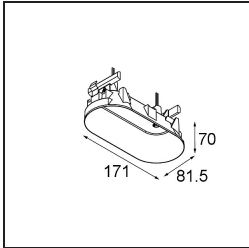

- **13240809** Modupoint Round Deep Recessed Trimless 82 2x DE White Structure
- **13240832** Modupoint Round Deep Recessed Trimless 82 2x DE Black Structure
- **13242009** Modupoint Round Surface 45 1x DE White Structure
- **13242084** Modupoint Round Surface 45 1x DE Silver Bronze Brushed Anodised
- **13242032** Modupoint Round Surface 45 1x DE Black Structure
- **13242041** Modupoint Round Surface 45 1x DE Champagne Brushed Anodised
- **13242081** Modupoint Round Surface 45 1x DE Black Brushed Anodised
- **13242082** Modupoint Round Surface 45 1x DE Bronze Brushed Anodised
- **13242080** Modupoint Round Surface 45 1x DE Black Chrome
- **13242004** Modupoint Round Surface 45 1x DE Cast Grey Matt