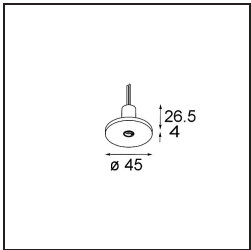

- **13240309** Modupoint Round Recessed 45 1x DE White Structure
- **13240332** Modupoint Round Recessed 45 1x DE Black Structure