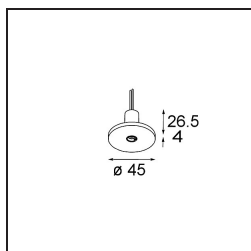

- **13240309** Modupoint Round Recessed 45 1x DE White Structure
- **13240332** Modupoint Round Recessed 45 1x DE Black Structure