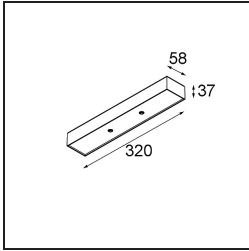

- **13490009** Modupoint Square Surface 320X58 2x Jack Trailing Edge DI 500mA White Structure
- **13490032** Modupoint Square Surface 320X58 2x Jack Trailing Edge DI 500mA Black Structure
- **13490109** Modupoint Square Surface 320X58 2x Jack 1800-3000K WD Trailing Edge DI 350mA White Structure
- **13490132** Modupoint Square Surface 320X58 2x Jack 1800-3000K WD Trailing Edge DI 350mA Black Structure
- **13490209** Modupoint Square Surface 320X58 2x Jack 1-10V DI 500mA White Structure
- **13490232** Modupoint Square Surface 320X58 2x Jack 1-10V DI 500mA Black Structure
- **13490309** Modupoint Square Surface 320X58 2x Jack 1800-3000K WD 1-10V DI 350mA White Structure
- **13490332** Modupoint Square Surface 320X58 2x Jack 1800-3000K WD 1-10V DI 350mA Black Structure
- **13490409** Modupoint Square Surface 320X58 2x Jack DALI/Push-Dim DI 500mA White Structure
- **13490432** Modupoint Square Surface 320X58 2x Jack DALI/Push-Dim DI 500mA Black Structure
- **13490509** Modupoint Square Surface 320X58 2x Jack 1800-3000K WD DALI/Push-Dim DI 350mA White Structure
- **13490532** Modupoint Square Surface 320X58 2x Jack 1800-3000K WD DALI/Push-Dim DI 350mA Black Structure
- **13493009** Modupoint Square Surface 320X58 2x Jack Casambi DI 500mA White Structure
- **13493109** Modupoint Square Surface 320X58 2x Jack 1800-3000K WD Casambi DI 350mA White Structure
- **13493032** Modupoint Square Surface 320X58 2x Jack Casambi DI 500mA Black Structure
- **13493132** Modupoint Square Surface 320X58 2x Jack 1800-3000K WD Casambi DI 350mA Black Structure