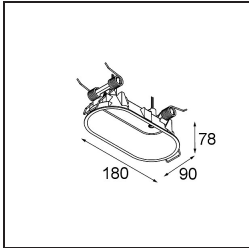

- **13240709** Modupoint Round Deep Recessed 90 2x DE White Structure
- **13240732** Modupoint Round Deep Recessed 90 2x DE Black Structure