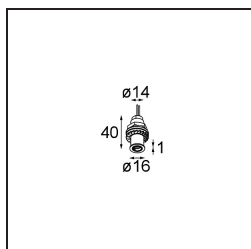

- **13242132** Modupoint Round Panel Mount Recessed 17 1x DE Black Structure
- **13242109** Modupoint Round Panel Mount Recessed 17 1x DE White Structure

■ Choisir un accessoire requis