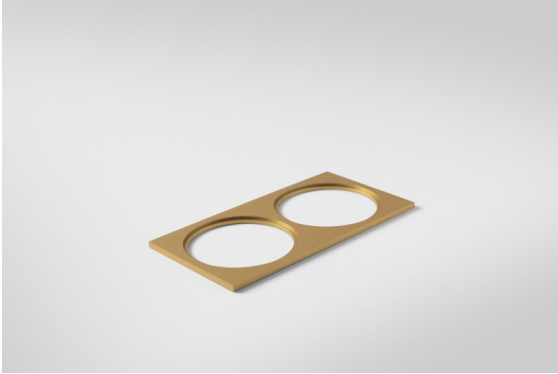

Date _____
Customer _____
Project _____
Type _____

Mask Smart 82 2x Champagne Brushed

Specifications

Material	12500115
Lamp Included	No
Number of Light Sources	2
IP Rating	20
Glow wire rating (°C)	960
Indoor/Outdoor	Indoor
Application	Ceiling, Wall
Primary Colour & Primary Finish	Champagne, Brushed
Gross weight (g)	121.0