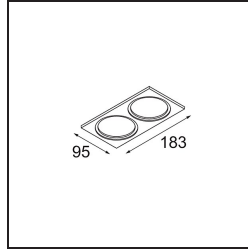

Date _____
Customer _____
Project _____
Type _____

Mask Smart 82 2x Champagne Brushed

Specifications

Material	12500115
Lamp Included	No
Number of Light Sources	2
IP Rating	20
Glow wire rating (°C)	960
Indoor/Outdoor	Indoor
Application	Ceiling, Wall
Primary Colour & Primary Finish	Champagne, Brushed
Gross weight (g)	121.0