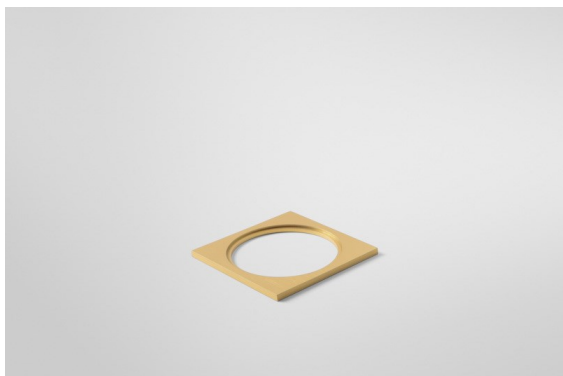

Date _____
Customer _____
Project _____
Type _____

Mask Smart 82 1x Champagne Brushed

Specifications

Material	12500015
Lamp Included	No
Number of Light Sources	1
IP Rating	20
Glow wire rating (°C)	960
Indoor/Outdoor	Indoor
Application	Ceiling, Wall
Primary Colour & Primary Finish	Champagne, Brushed
Gross weight (g)	67.0