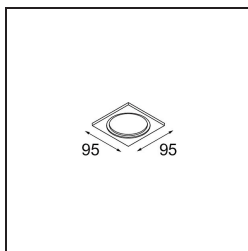

Date _____
Customer _____
Project _____
Type _____

Mask Smart 82 1x Champagne Brushed

Specifications

Material	12500015
Lamp Included	No
Number of Light Sources	1
IP Rating	20
Glow wire rating (°C)	960
Indoor/Outdoor	Indoor
Application	Ceiling, Wall
Primary Colour & Primary Finish	Champagne, Brushed
Gross weight (g)	67.0

Specifications