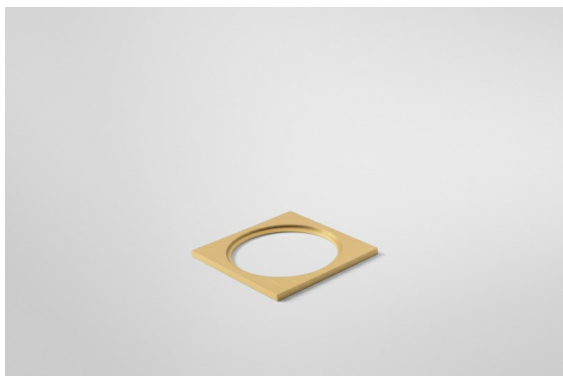

Date _____
Customer _____
Project _____
Type _____

Mask Smart 82 1x Champagne Brushed

Specifications

Material	12500015
Lamp Included	No
Number of Light Sources	1
IP Rating	20
Glow wire rating (°C)	960
Indoor/Outdoor	Indoor
Application	Ceiling, Wall
Primary Colour & Primary Finish	Champagne, Brushed
Gross weight (g)	67.0