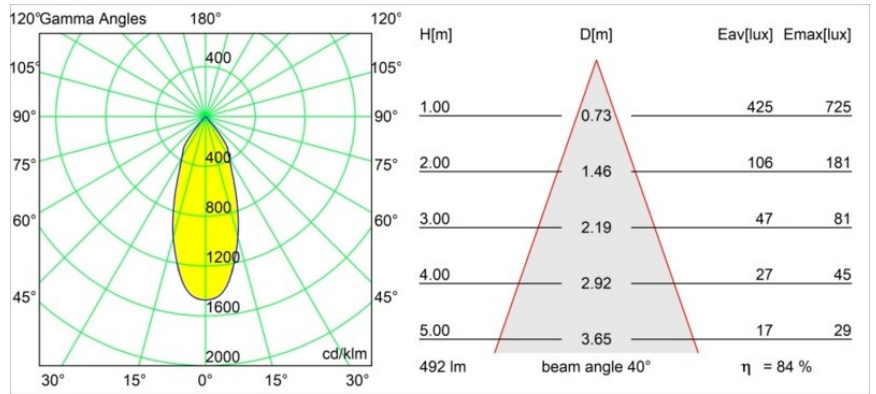

Light distribution & beam diagram