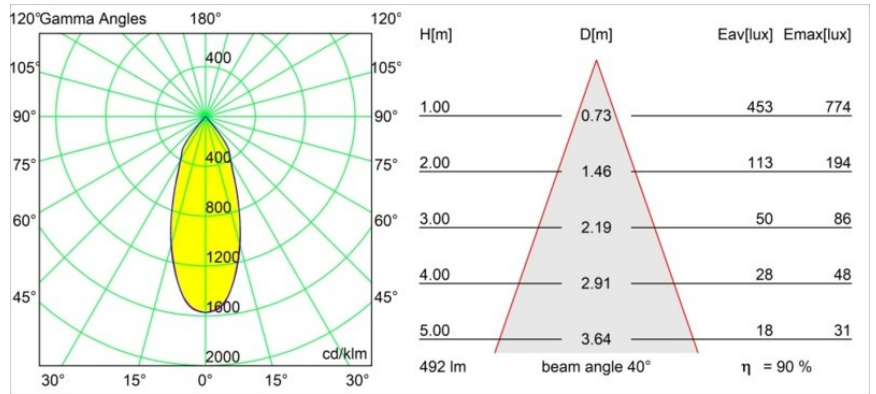

Light distribution & beam diagram