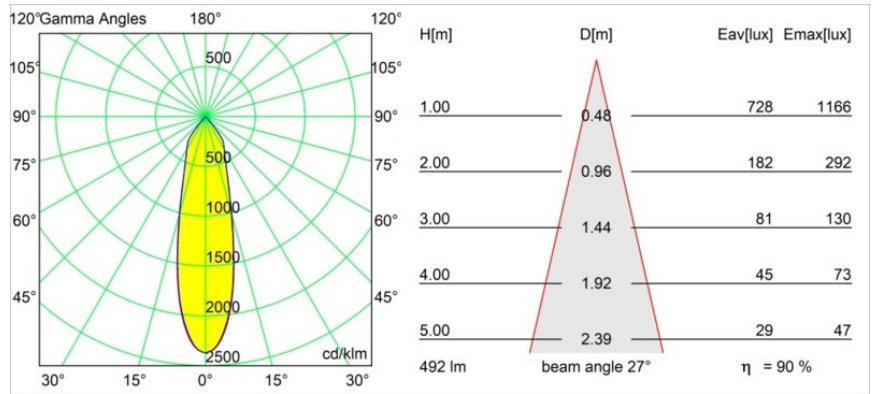

Light distribution & beam diagram