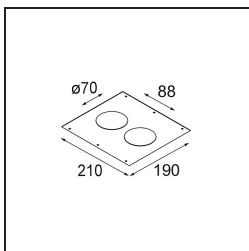

**Accessori Installazione**

- 12500230** Ring Recessed 82 1x

- 10889830** Installation Housing 192x190x130

**12290130** Plaster Kit 190X190 - 70 1x

**12291030** Plaster Kit 210x190 - 70 2x

Choose a required accessory