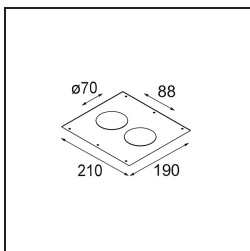

Accesorios Instalación

- 12500230** Ring Recessed 82 1x

- 10889830** Installation Housing 192x190x130

12290130 Plaster Kit 190X190 - 70 1x

12291030 Plaster Kit 210x190 - 70 2x

Choose a required accessory