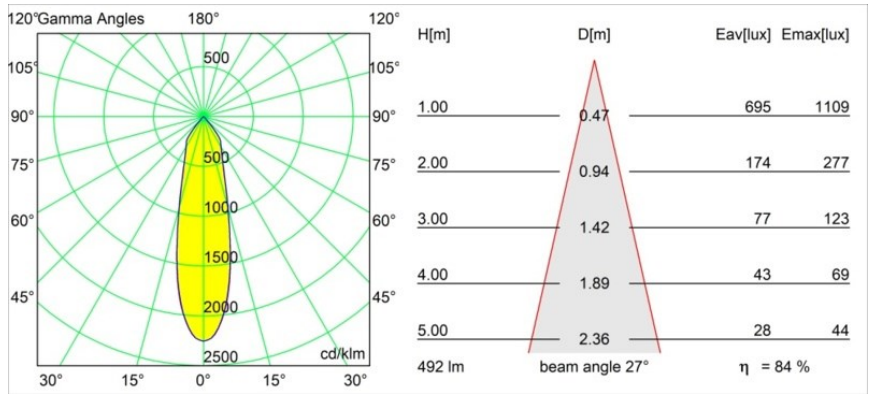

Light distribution & beam diagram