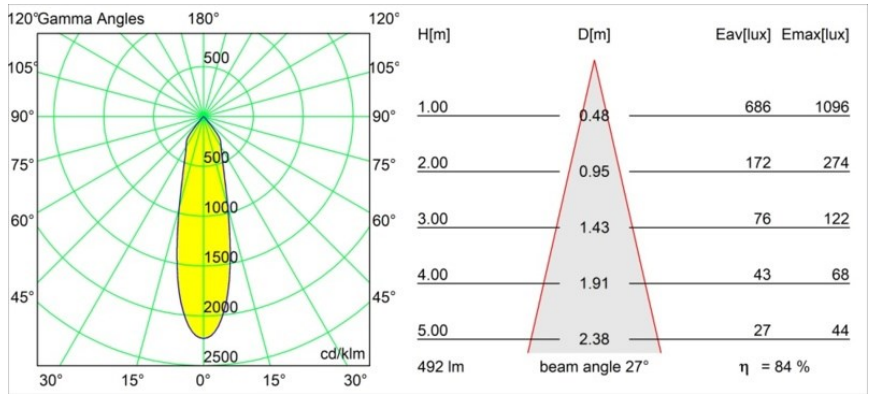

Light distribution & beam diagram