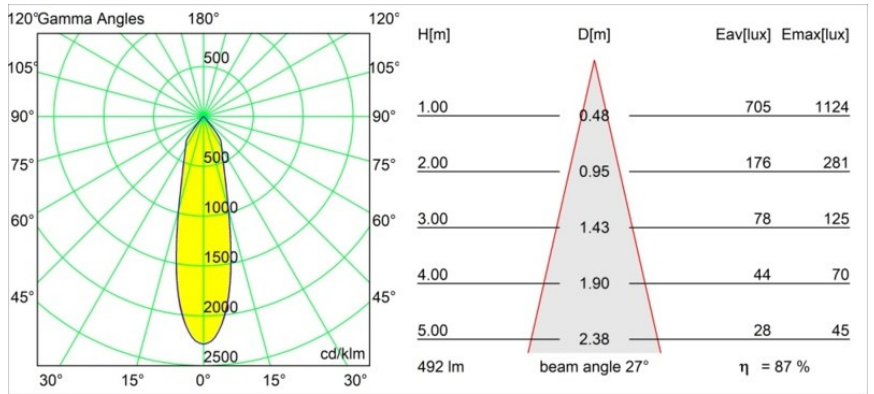

Light distribution & beam diagram