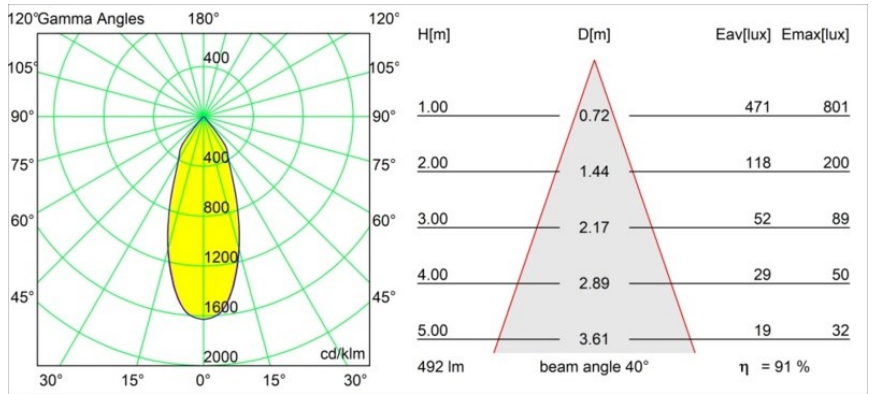

Light distribution & beam diagram