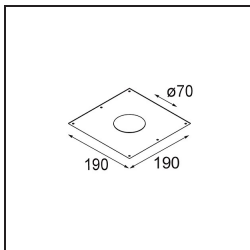

**Accessori Installazione**

- 12500230** Ring Recessed 82 1x

- 10889830** Installation Housing 192x190x130

**12290130** Plaster Kit 190X190 - 70 1x

**12291030** Plaster Kit 210x190 - 70 2x

Choose a required accessory