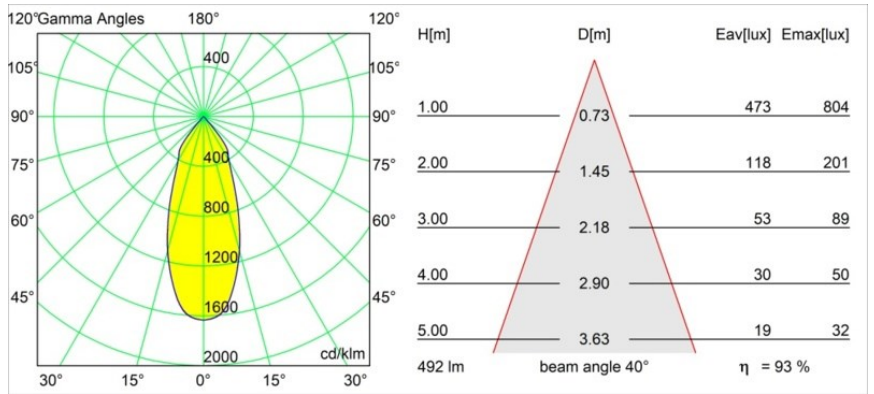

Light distribution & beam diagram