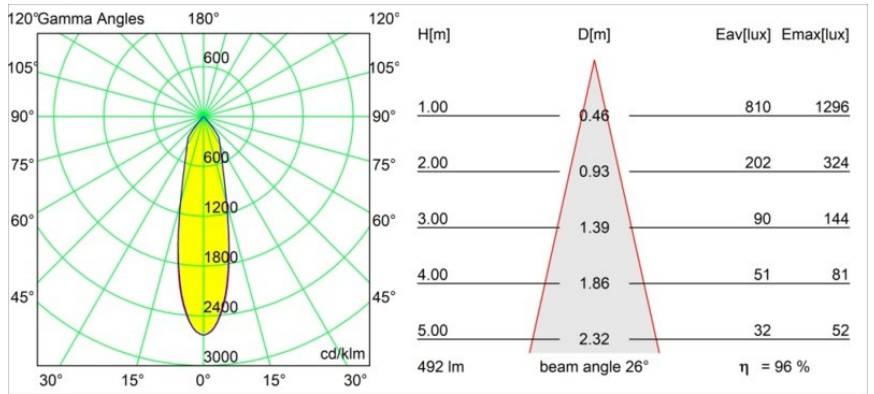

Light distribution & beam diagram