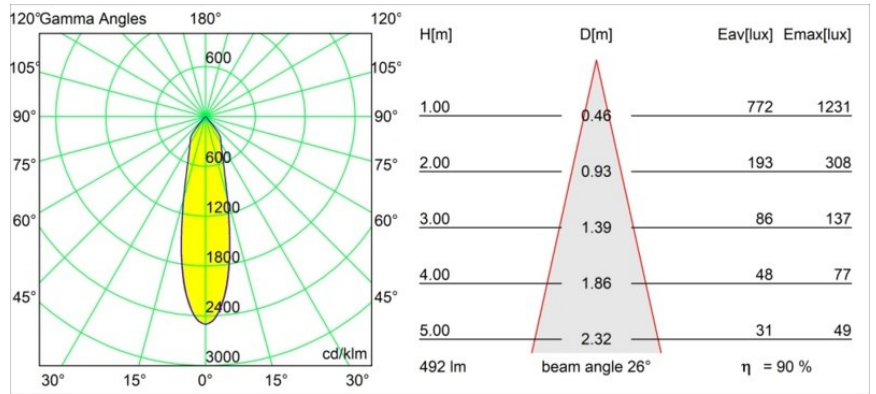

Light distribution & beam diagram