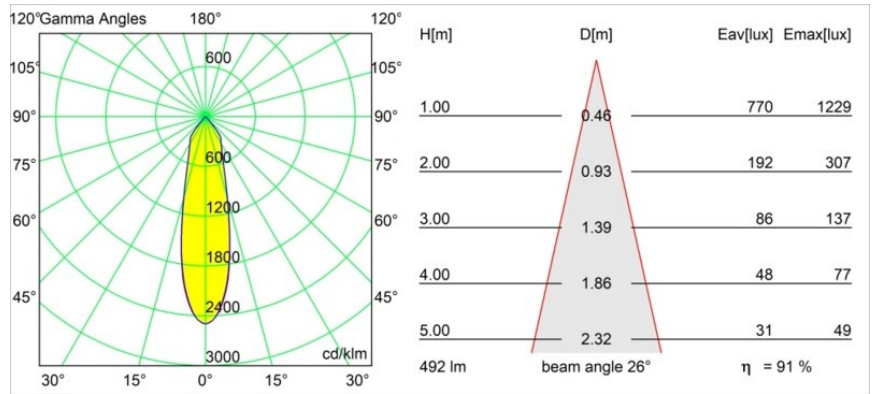

Light distribution & beam diagram