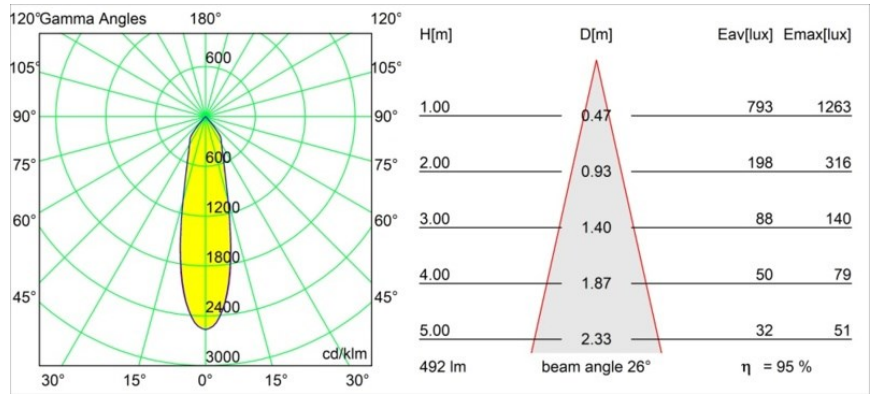

Light distribution & beam diagram