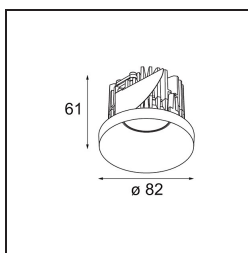

**Specifications**

Material	12472843
Light Source Type	LED
LED Type	BRIDGELUX V8G8
LED technology	LED COB
CRI	Min. 90
Colour Temperature	4000K
Lifetime	L80B10 @50,000 Hours
Lamp Included	Yes
Number of Light Sources	1
Binning (SDCM)	2
Light Direction	Down
Optic	Reflector
Measured beam angle (°)	16.0
Input Voltage	Constant Current Driver Required
Electrical Class	III
IP Rating	55
Glow wire rating (°C)	960
Indoor/Outdoor	Indoor
Application	Ceiling, Wall
Mounting	Recessed
Cut-out size (mm)	ø70
Mounting depth (mm)	100.0
Distance to Lighted Object (m)	0,1
Primary Colour & Primary Finish	Black, Brushed
Gross weight (g)	345.0
Drive current (mA)	350      500      700
Min. forward voltage (Vf)	13,2      13,7      14,2
Max. forward voltage (Vf)	15,0      15,4      16,0
Connected load (W)	5,0      7,2      10,6
Luminous flux per lamp (lm)	579      782      1034
Efficacy (lm/W)	116      109      98
Glare rating	19      20      21
Remark	• 3500K on request