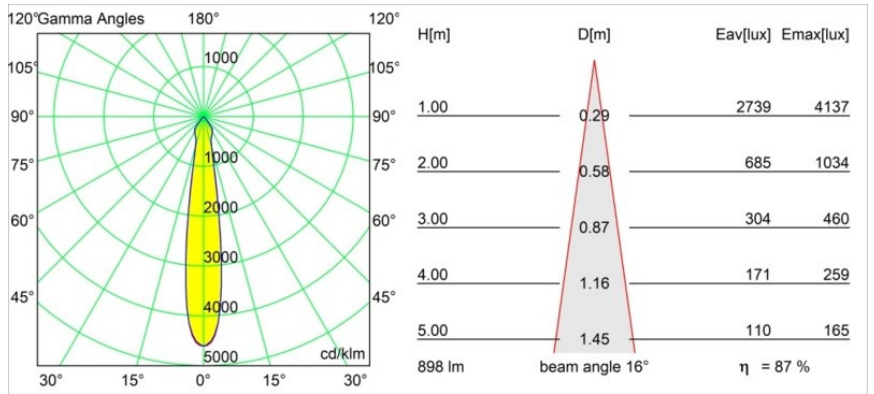

Light distribution & beam diagram