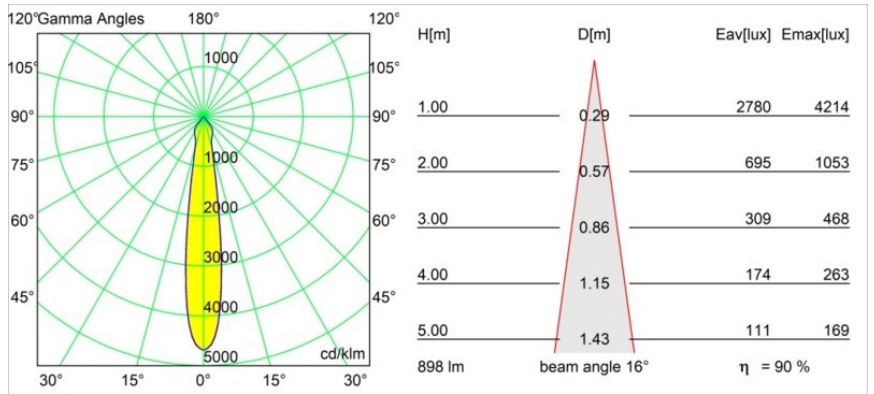

Light distribution & beam diagram