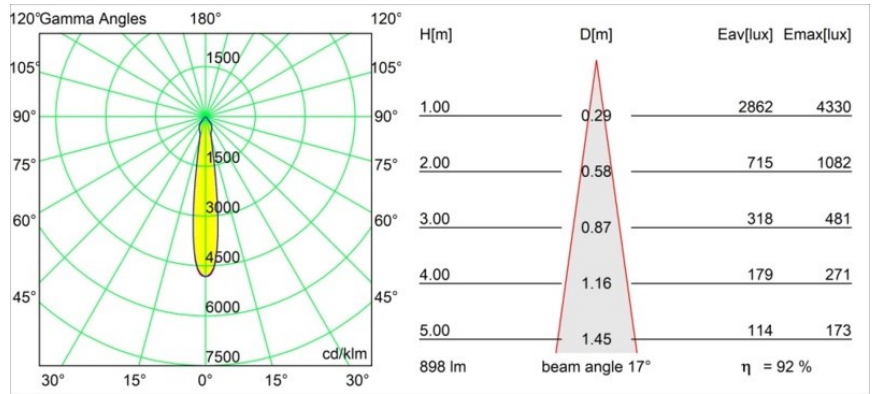

Light distribution & beam diagram