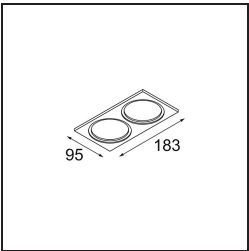

Specifications

Material	12472716
Light Source Type	LED
LED Type	BRIDGELUX V8G8
LED technology	LED COB
CRI	Min. 90
Colour Temperature	3000K
Lifetime	L80B10 @50,000 Hours
Lamp Included	Yes
Number of Light Sources	1
CIE flux code	98 100 100 100 93
Binning (SDCM)	2
Light Direction	Down
Optic	Reflector
Measured beam angle (°)	17.0
Input Voltage	Constant Current Driver Required
Electrical Class	III
IP Rating	55
Glow wire rating (°C)	960
Indoor/Outdoor	Indoor
Application	Ceiling, Wall
Mounting	Recessed
Cut-out size (mm)	ø70
Mounting depth (mm)	100.0
Distance to Lighted Object (m)	0,1
Primary Colour & Primary Finish	Silver Bronze, Brushed
Gross weight (g)	345.0
Drive current (mA)	350 500 700
Min. forward voltage (Vf)	13,2 13,7 14,2
Max. forward voltage (Vf)	15,0 15,4 16,0
Connected load (W)	5,0 7,2 10,6
Luminous flux per lamp (lm)	584 790 1043
Efficacy (lm/W)	117 110 98
Glare rating	19 20 21
Remark	• 3500K on request

TM30 & CRI diagram

Light distribution & beam diagram

Diagrams

Decorative Accessories

- 12500032** Mask Smart 82 1x Black Structure
- 12500009** Mask Smart 82 1x White Structure
- 12500046** Mask Smart 82 1x Gold Matt
- 12500015** Mask Smart 82 1x Champagne Brushed
- 12500014** Mask Smart 82 1x Bronze Brushed
- 12500043** Mask Smart 82 1x Black Brushed
- 12500016** Mask Smart 82 1x Silver Bronze Brushed