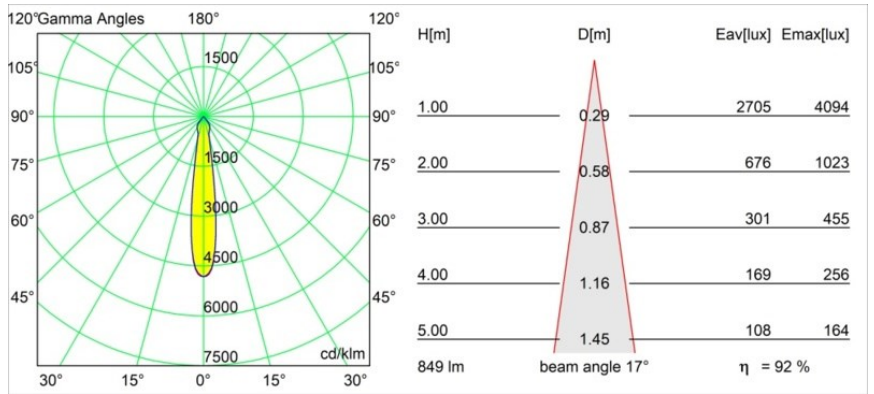

Light distribution & beam diagram