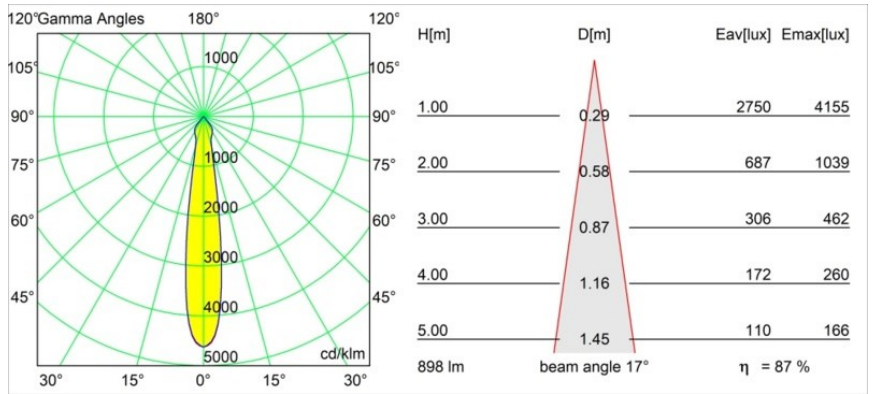

Light distribution & beam diagram